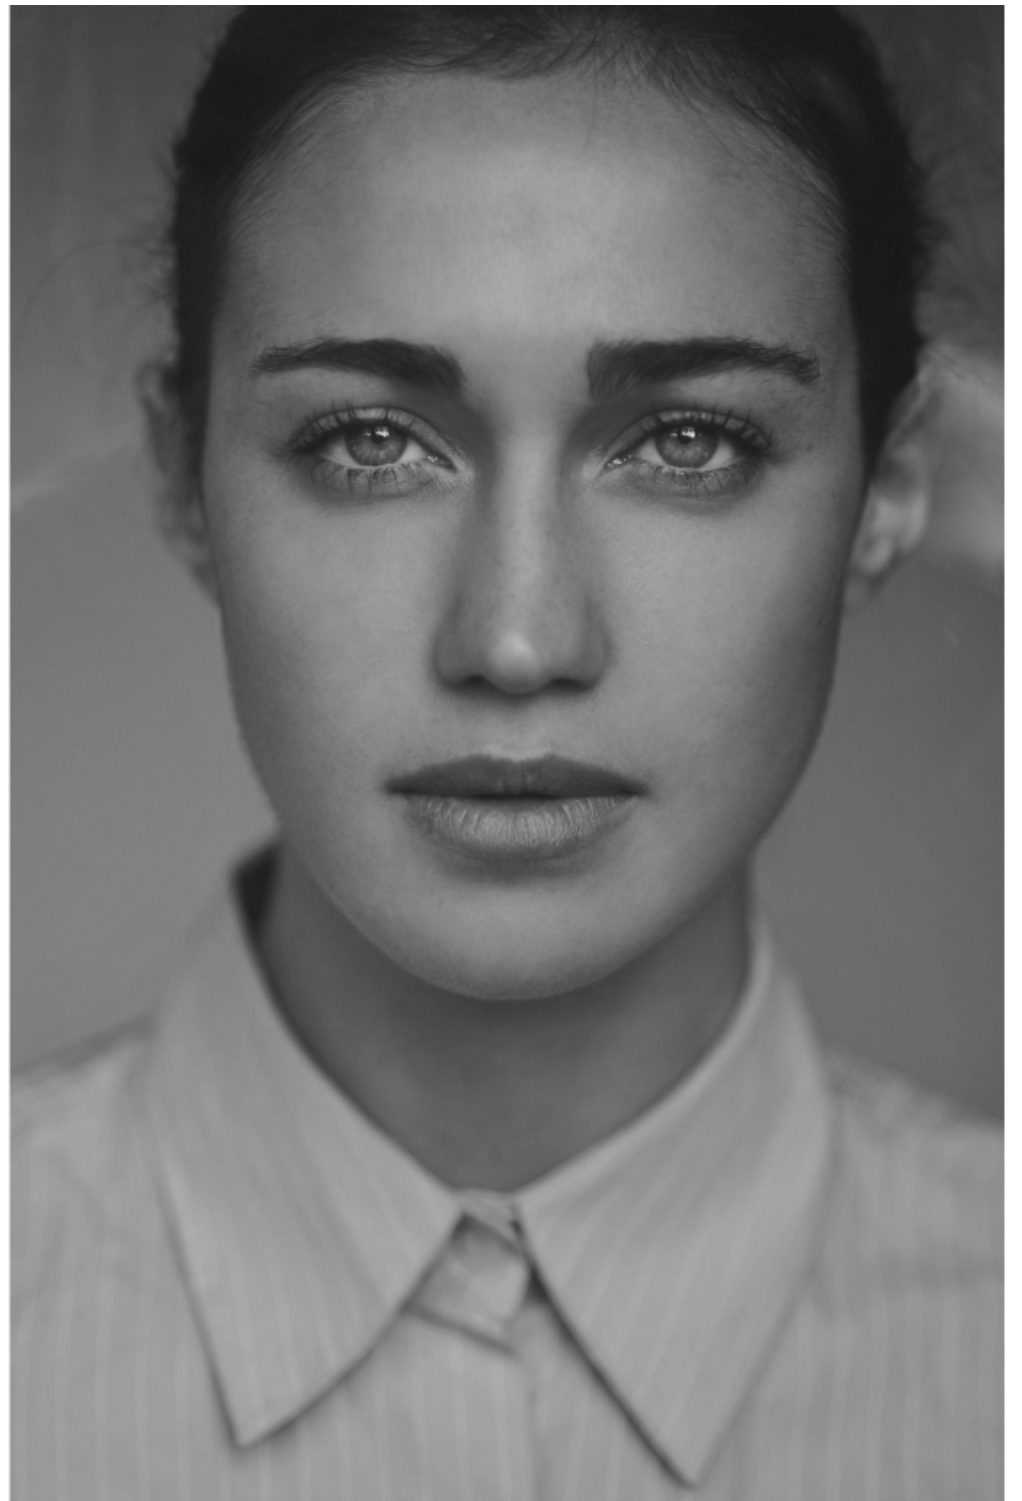

ALTEZZA 1,75
SENO 82
VITA 63
FIANCHI 94
SCARPE 39
OCCHI BLU
CAPELLI CASTANI
HEIGHT 5'9
BUST 32 1/2
WAIST 24 1/2
SHOES 6
EYES BLUE
HAIR BROWN

.F
FASHION

FASHION MODEL MANAGEMENT VIA G. SILVA 40 20149 MILANO T. +39 02 480861 WWW.FASHIONMODEL.IT

Alessandra Pucci

altezza: **175**

seno: **82**

vita: **63**

fianchi: **93**

scarpe: **39**

occhi: **blu**

capelli: **castano scuro**

height: **5,9**

bust: **32 1/2**

waist: **24 1/2**

hips: **36 1/2**

shoes: **6**

eyes: **blue**

hair: **dark brown**

BOOK