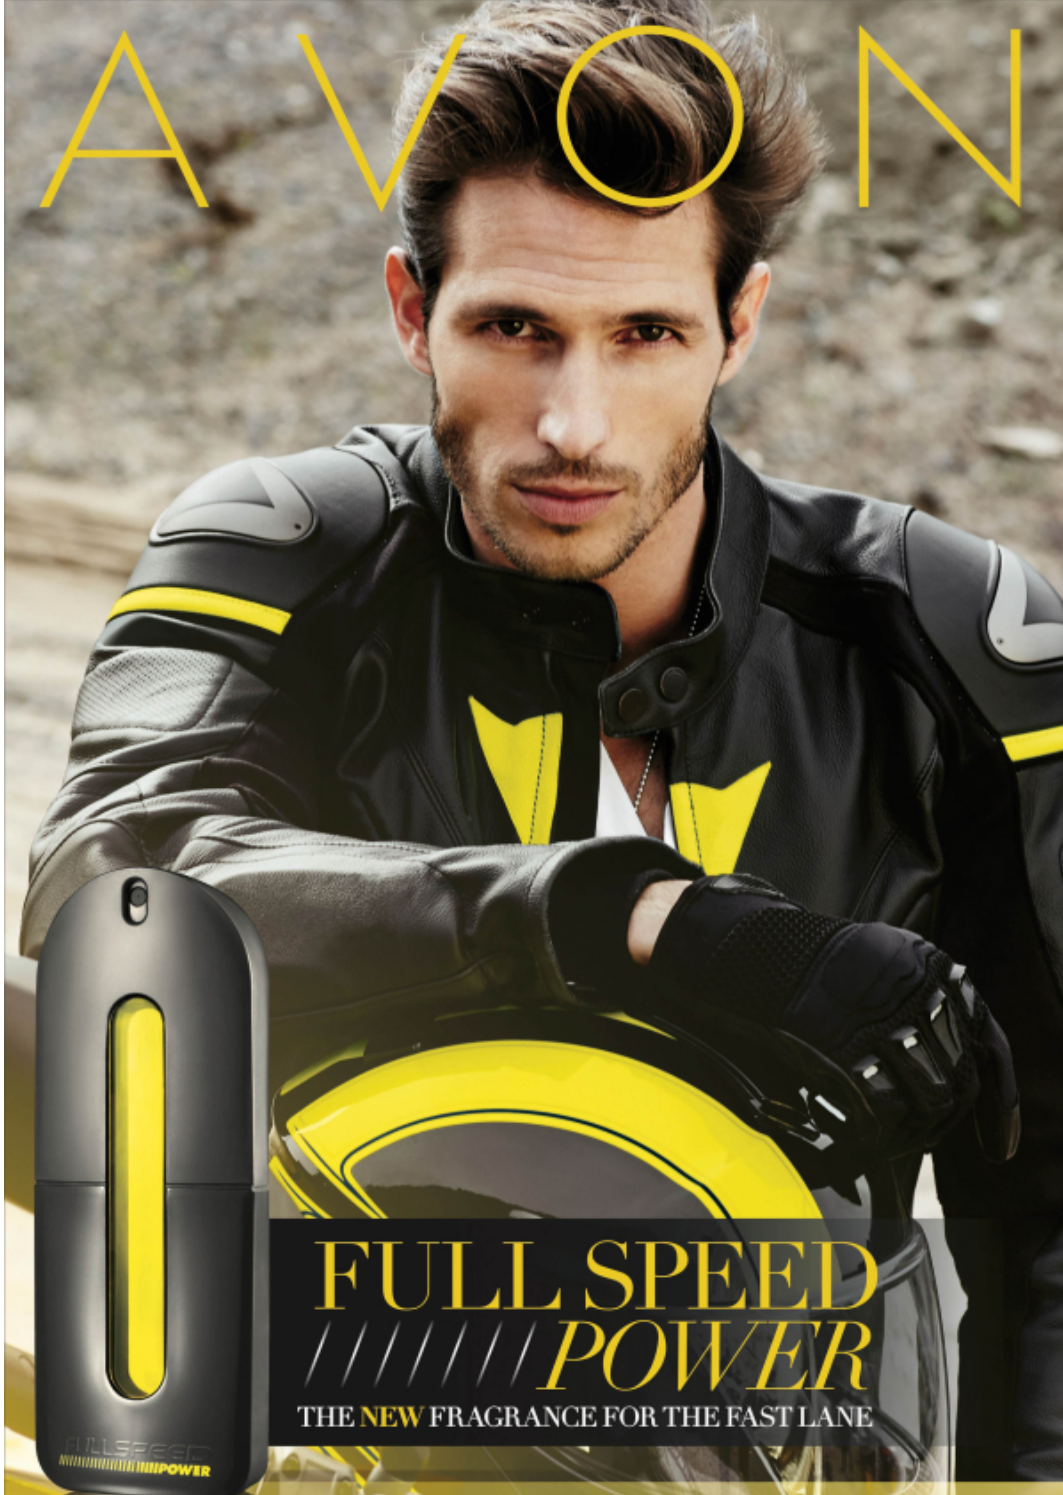

ALTEZZA 1,86
TAGLIA 50R
PETTO 98
VITA 78
FIANCHI 94
PANT. INT. 82
COLLO 41
SPALLI 45,5
CICCHI 40
CAPELLI CASTANO CHIARO
OCCHI VERDE-BLU
EYES BROWN GREEN
HAIR LIGHT BROWN

.FASHION

FASHION MODEL MANAGEMENT VIA G. SILVA 40 20149 MILANO T. +39 02 480861 WWW.FASHIONMODEL.IT

DOLCE & GABBANA

AVON

**FULL SPEED
POWER**

THE NEW FRAGRANCE FOR THE FAST LANE

FULL SPEED
POWER