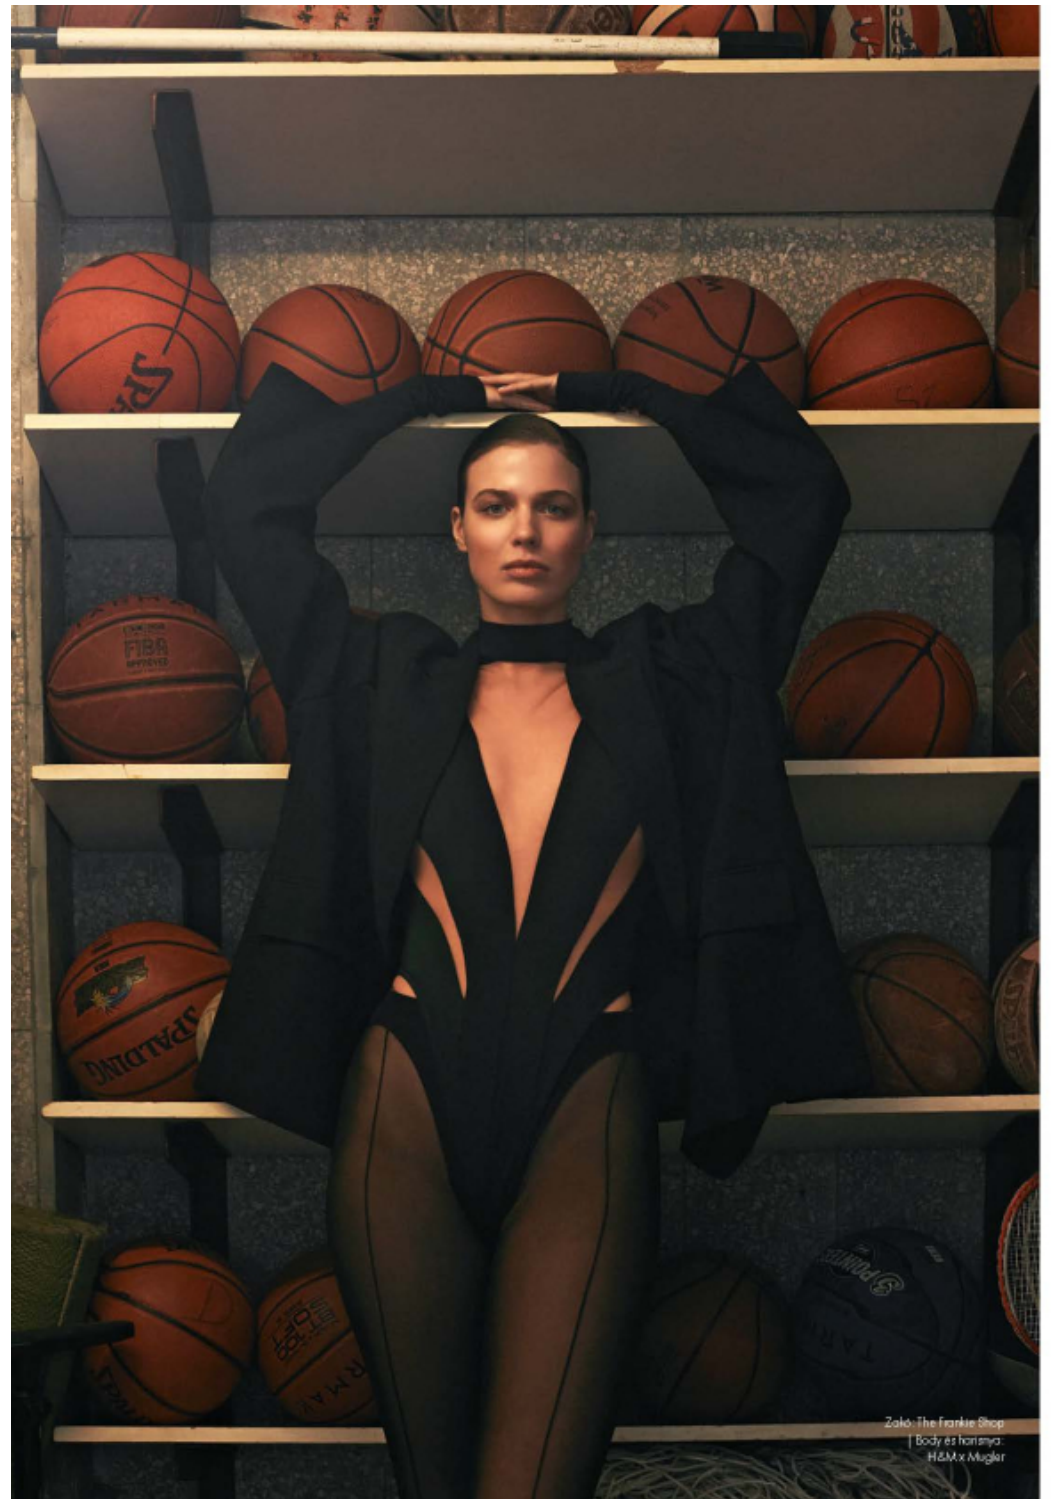

ALTEZZA 178  
SENO 88  
VITA 62  
FIANCHI 94  
SCARPE 39  
OCCHI BLU  
CAPELLI BIONDI

HEIGHT 5'10"  
BUST 34  
WAIST 24 1/2  
HIPS 37  
EYES BLUE  
HAIR BLONDE

@fashionmodel.it  
@fashionmodel.it  
@fashionmodel.it  
+TheFashionModelManagementMilano  
thefashionmodel

height: **5,10**

bust: **34 1/2**

waist: **24 1/2**

hips: **37**

shoes: **6.5**

eyes: **blue**

hair: **light brown**

**BOOK**