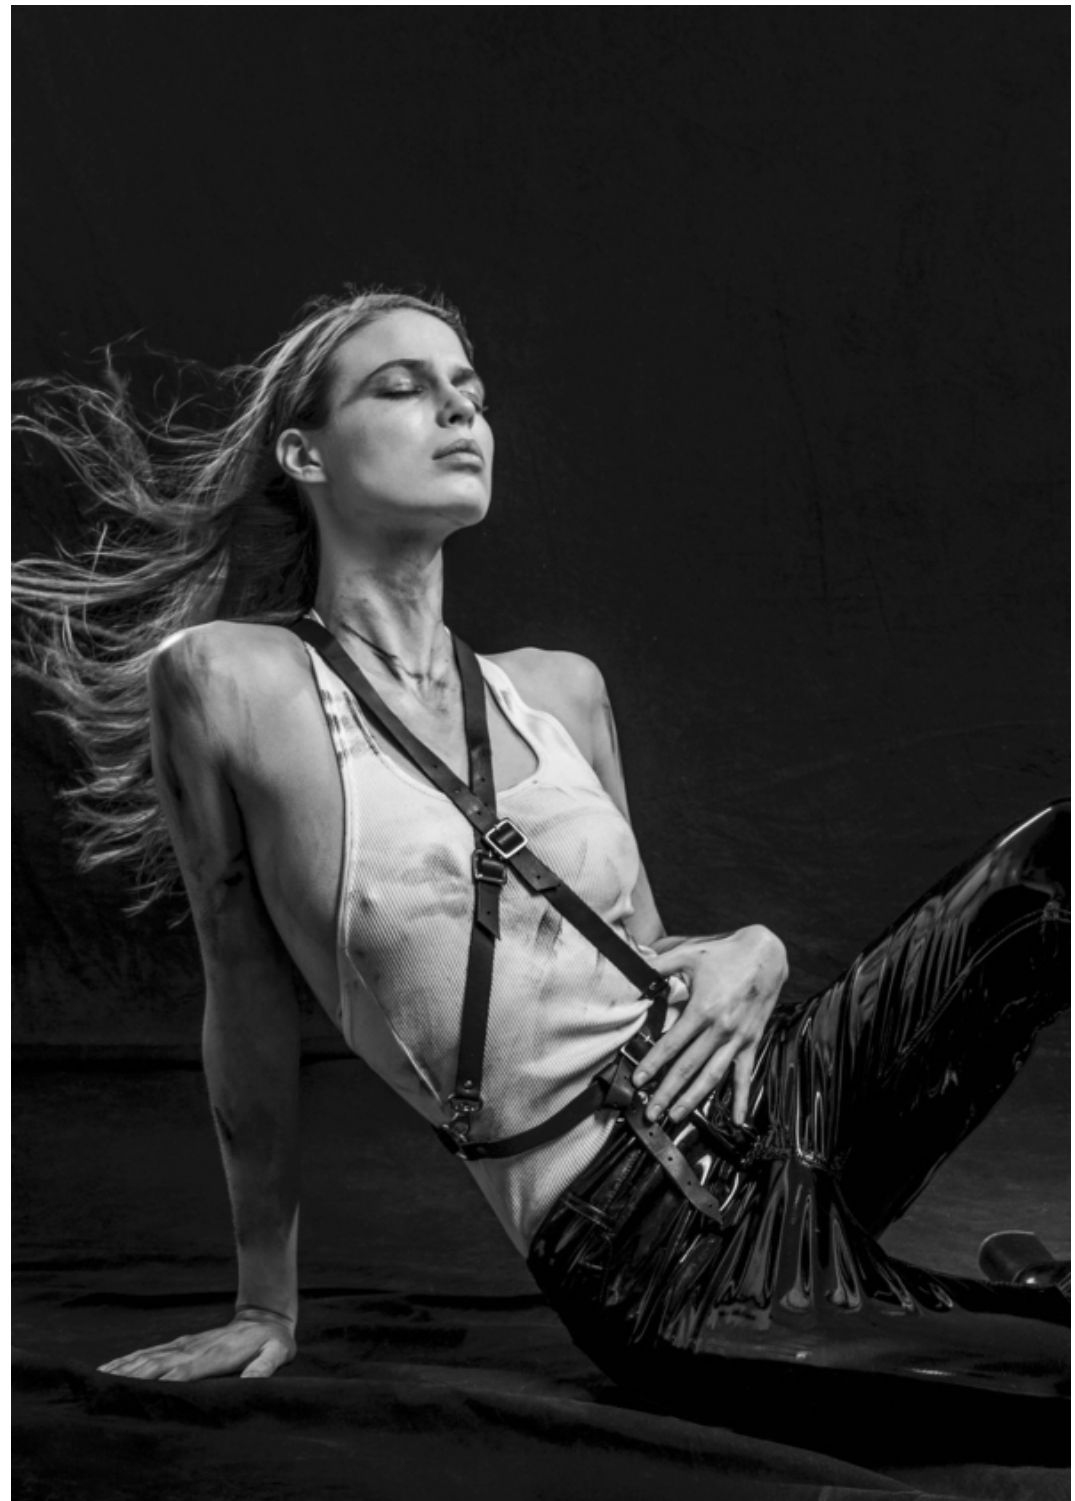

ALTEZZA 178  
SENO 88  
VITA 62  
FIANCHI 94  
SCARPE 39  
OCCHI BLU  
CAPELLI BIONDI

HEIGHT 5'10"  
BUST 34  
WAIST 24 1/2  
HIPS 37  
EYES BLUE  
HAIR BLONDE

@fashionmodel.it  
@fashionmodel.it  
@fashionmodel.it  
+TheFashionModelManagementMilano  
thefashionmodel

height: **5,10**

bust: **34 1/2**

waist: **24 1/2**

hips: **37**

shoes: **6.5**

eyes: **blue**

hair: **light brown**

**BOOK**