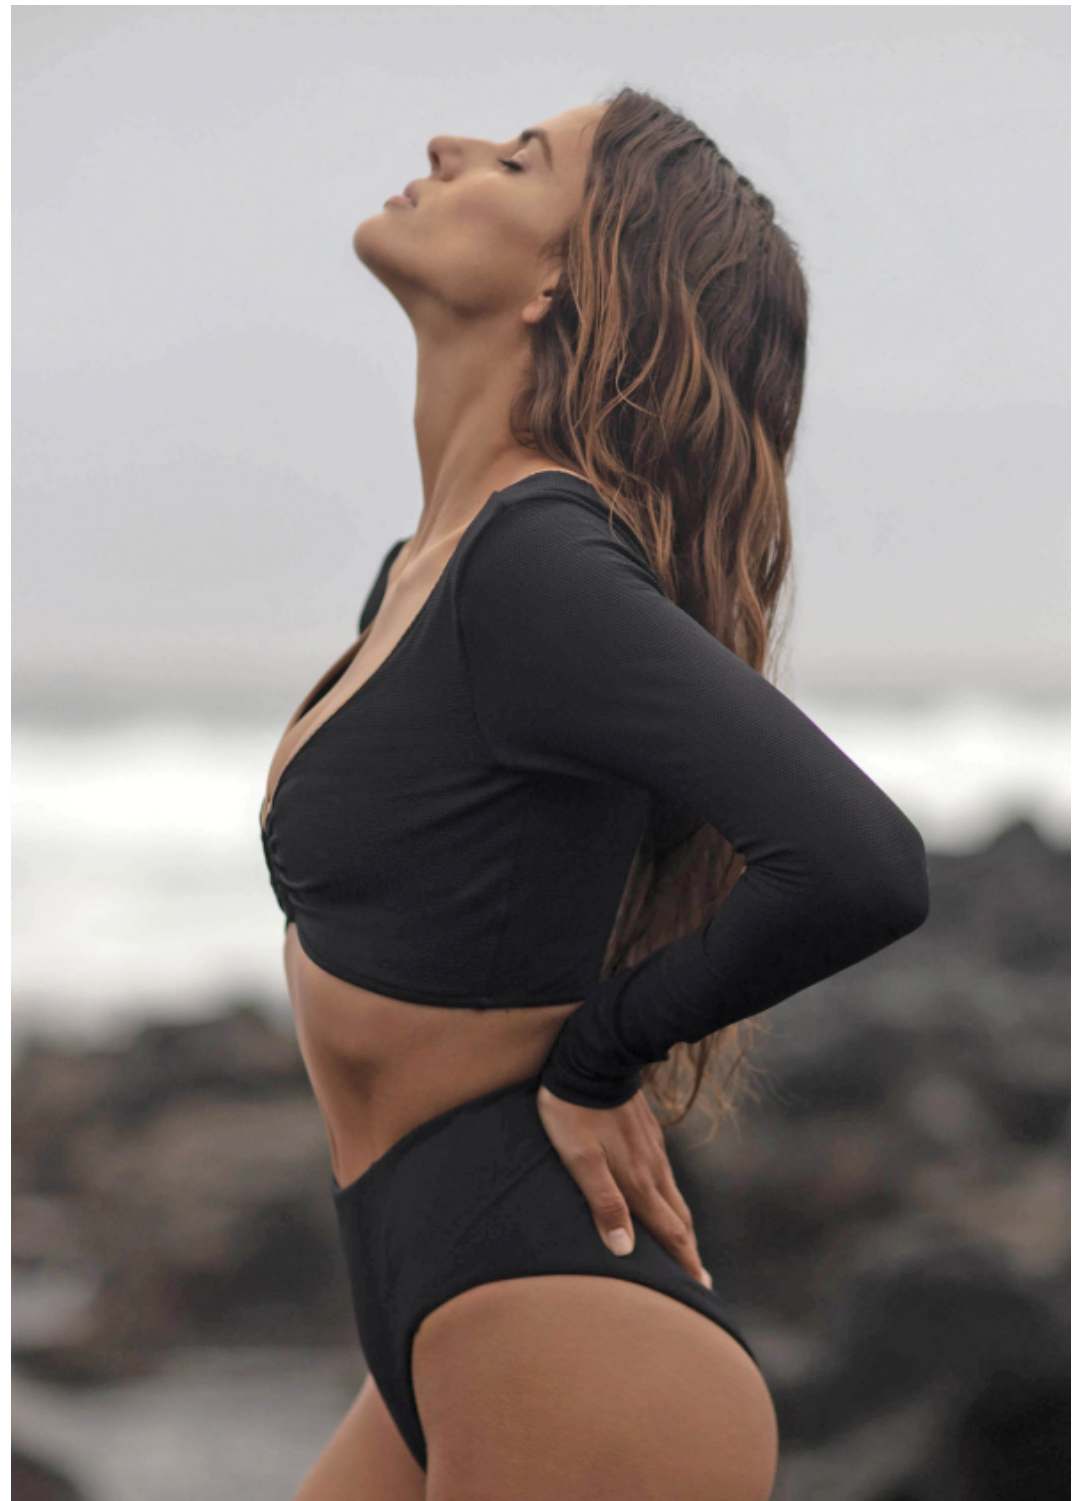

ALTEZZA 176
SENDO 83
VITA 63
FIANCHI 90
SCARPE 41
OCCHI MARRONE
CAPELLI CASTANO

HEIGHT 176
BUST 83
WAIST 63
HIPS 90
SHOES 41
EYES BROWN
HAIR BROWN

.FASHION
FASHION MODEL MANAGEMENT
SRL
VIA G. SILVA 40 20139
MILANO
WWW.FASHIONMODEL.IT

Mafalda

altezza: **176**

seno: **83**

vita: **63**

fianchi: **90**

scarpe: **41**

occhi: **marrone**

capelli: **castano**

height: **5,9 1/2**

bust: **32 1/2**

waist: **24 1/2**

hips: **35 1/2**

shoes: **8**

eyes: **brown**

hair: **brown**

BOOK