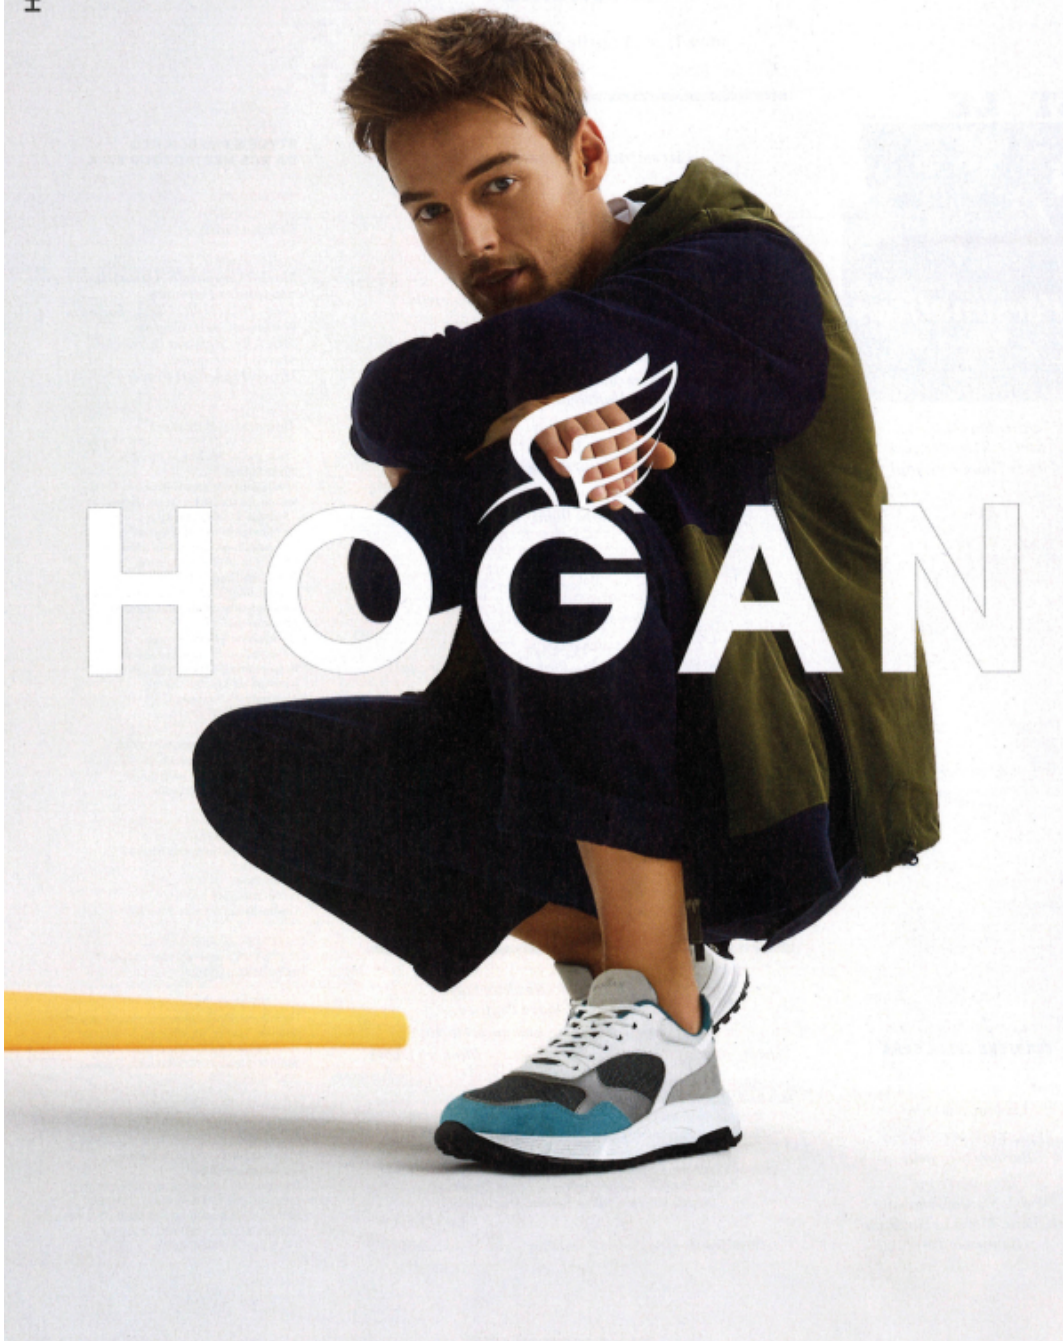

HOGAN.COM

HOGAN

ESTD 1961

NAVIGARE

SPORTSWEAR AND LEISURE