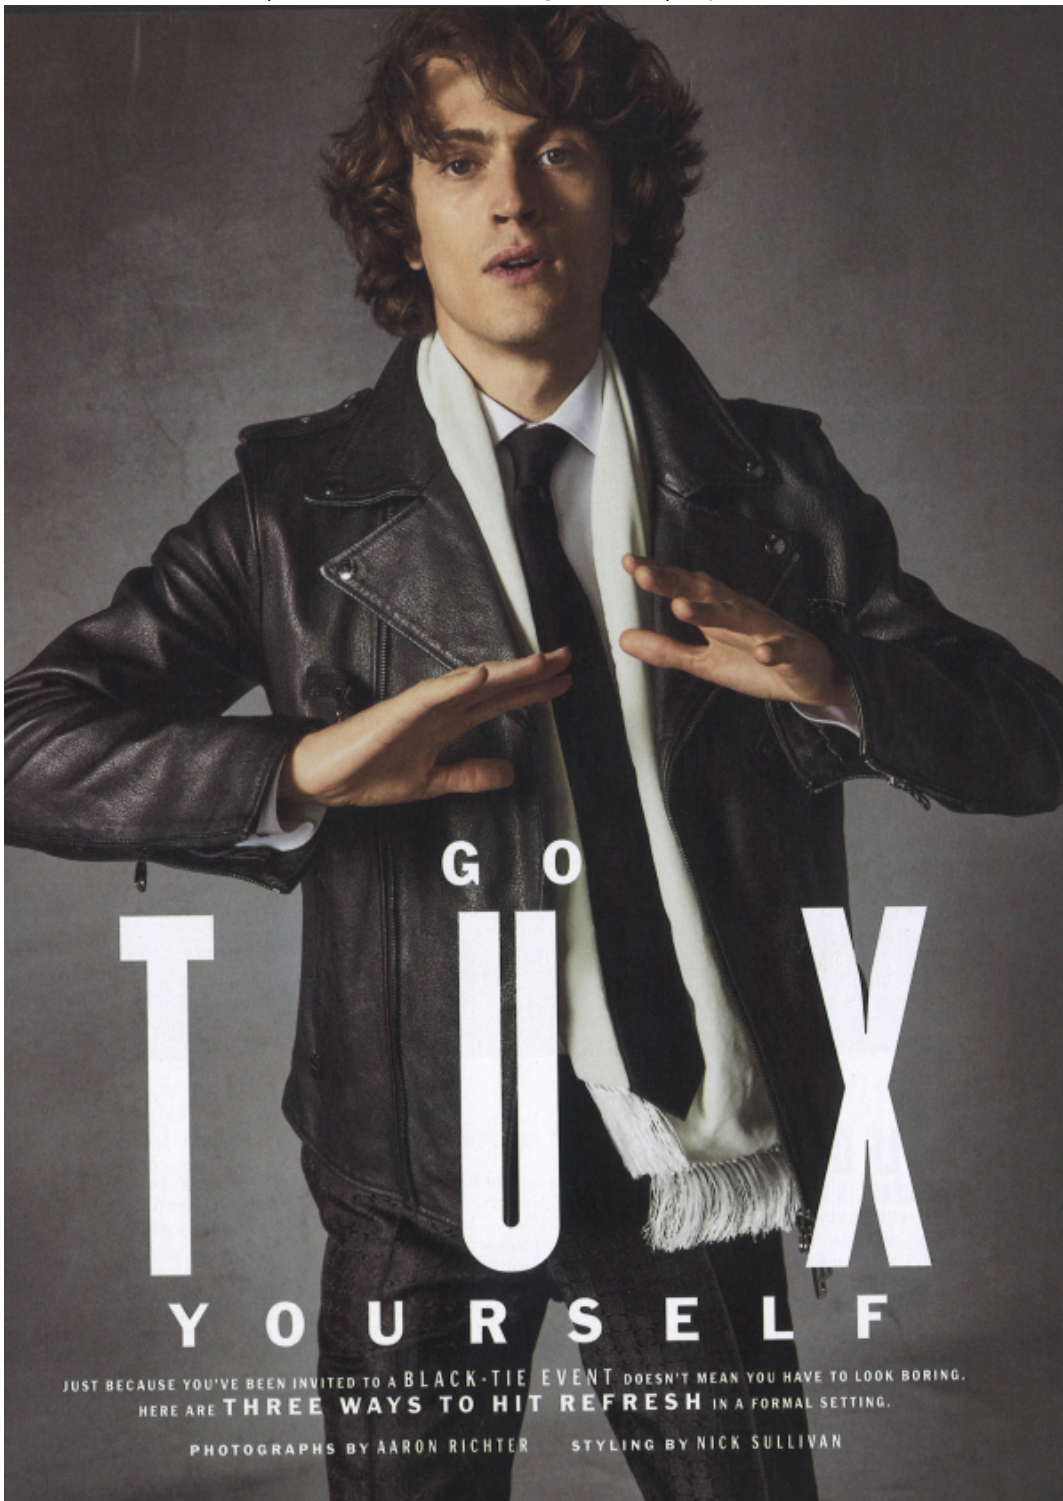

2

5

Model: Sam W at Metropolitan; Grooming: Takuya Uchiyama.

SCAN ME 