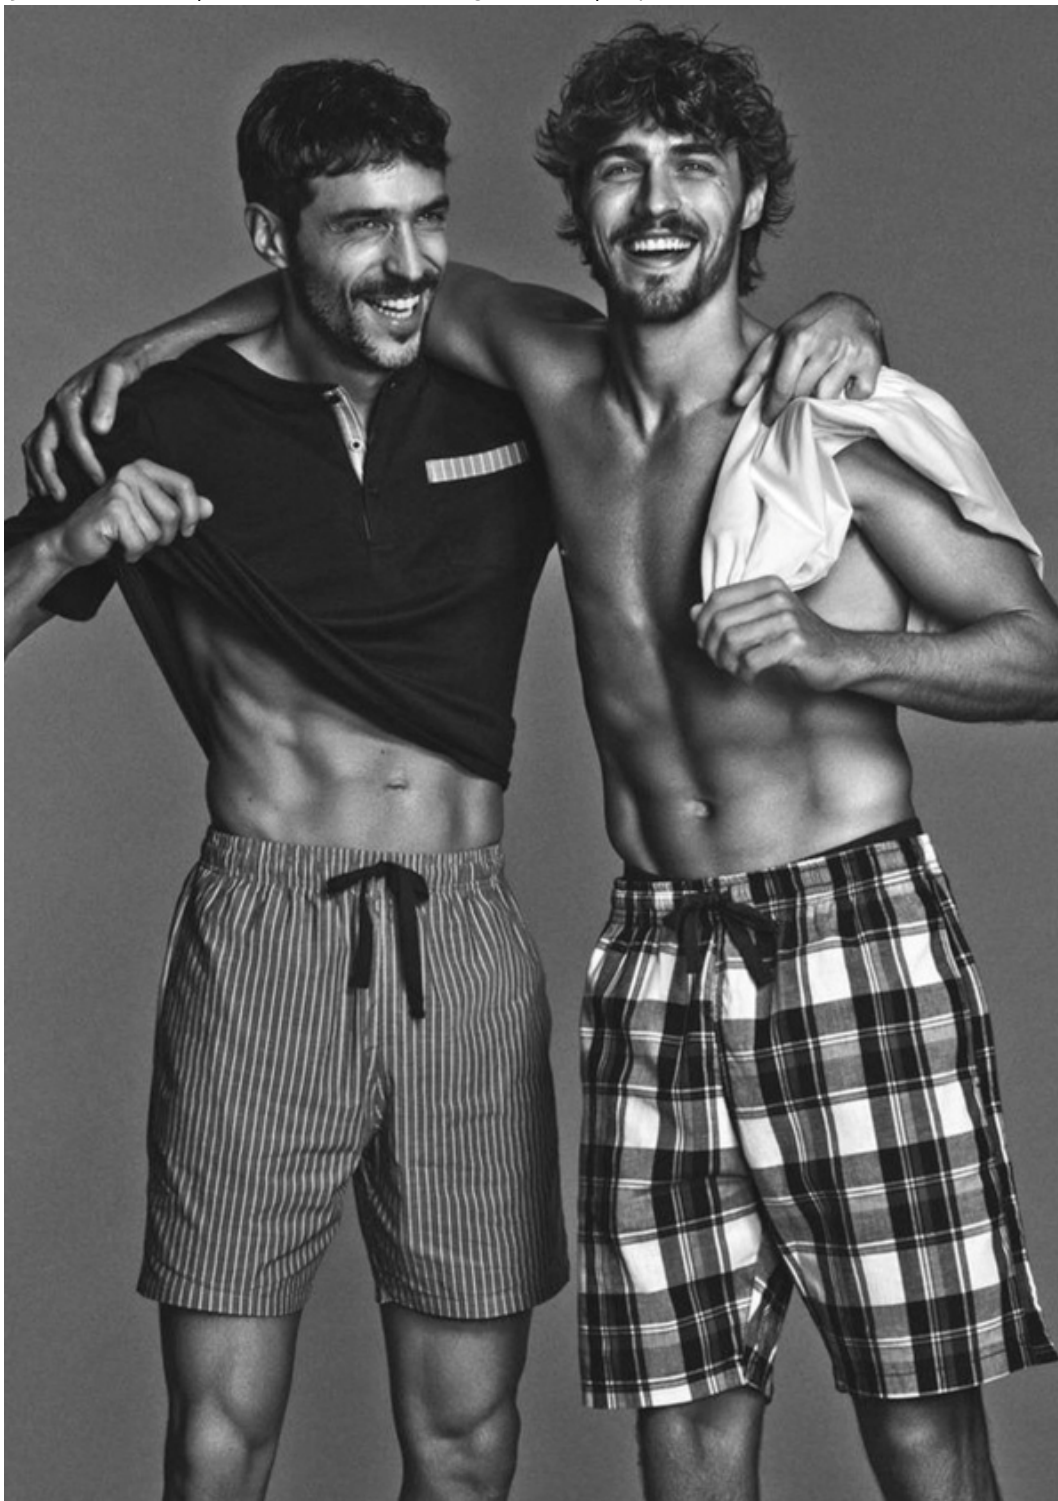

HEIGHT	67%
SIZE	38 R
COAT	38
WAIST	28 1/2
HIPS	27 1/2
NECK	27 1/2
SHOES	27 1/2
EYES	GREEN
HAIR	BROWN

**.FASHION**  
FASHION MODEL MANAGEMENT  
VA G. SILVA 40 - 20149 MILANO T. +39 02 48061  
WWW.FASHIONMODEL.IT  
WWW.FASHIONINFLUENCERS.IT

height: **6,1 1/2**

chest: **40**

waist: **31**

hips: **39**

shoes: **9**

eyes: **green**

hair: **brown**

**BOOK**