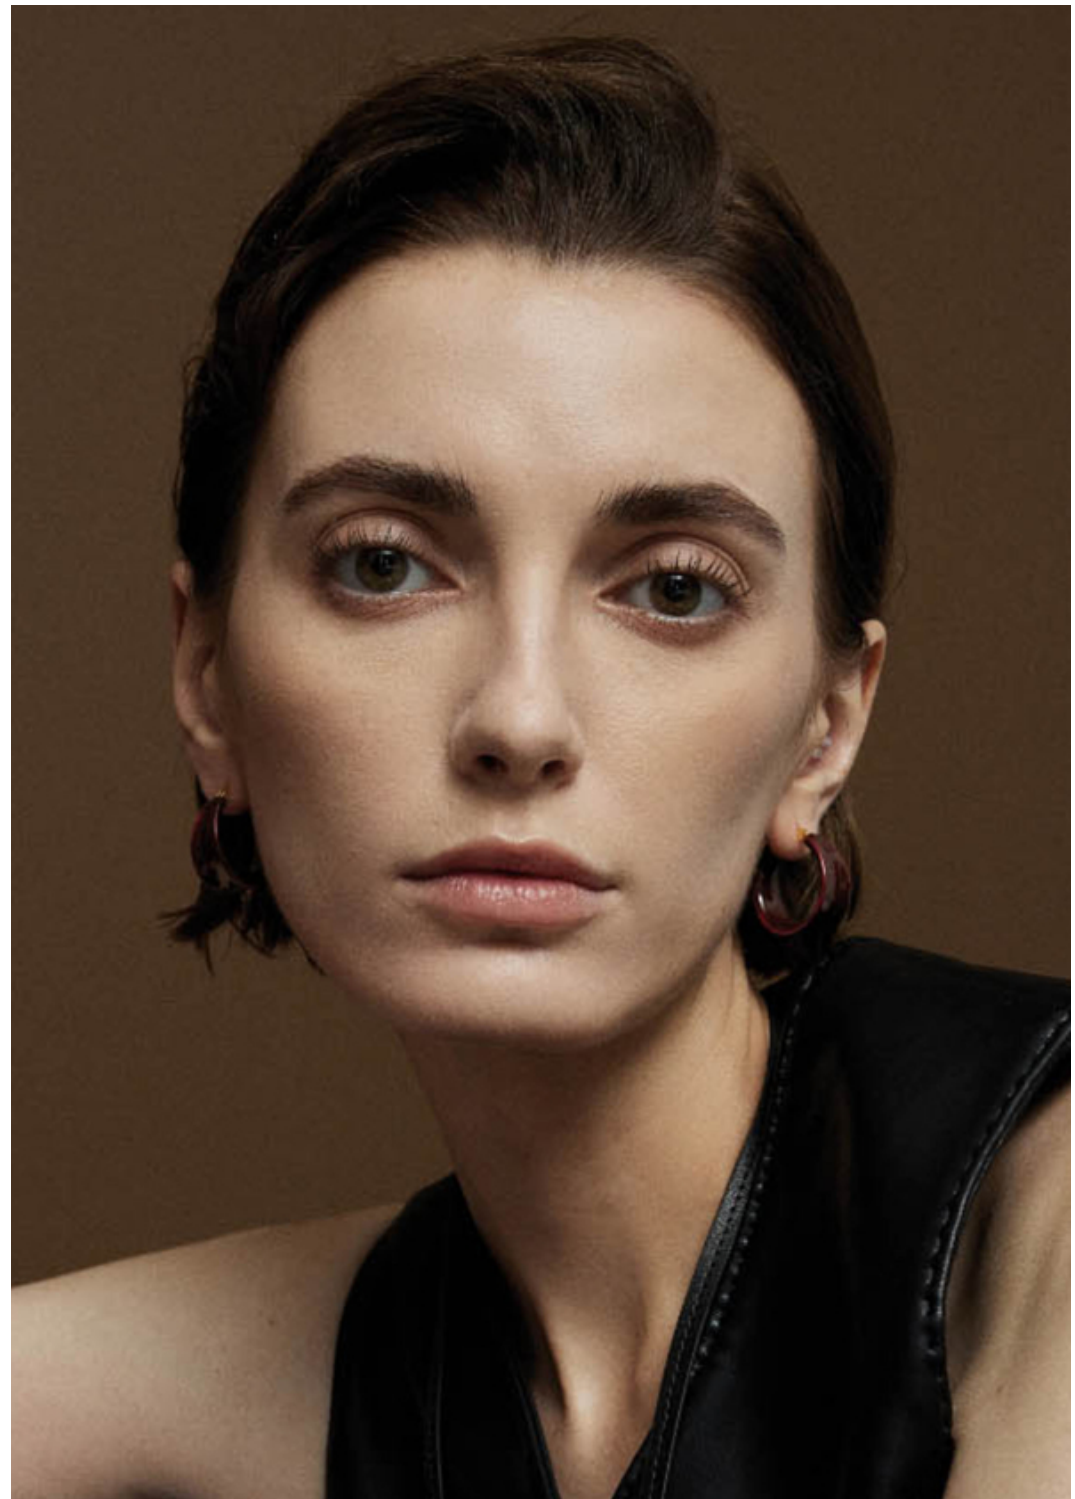

# Kat Poly

ALTEZZA 1,80  
SENO 88  
BUSTO 34 1/2  
FIANCHI 91  
SCARPE 40  
OCCHI VERDI  
CAPELLI BIONDI

HEIGHT 6'11"  
BUST 34 1/2"  
WAIST 23 1/2"  
HIPS 36"  
SHOES 40  
EYES GREEN  
HAIR BLONDE

**.FASHION**  
FASHION MODEL MANAGEMENT  
VIA G. SILVA 40 20149 MILANO T. +39 (02) 482881  
WWW.FASHIONMODEL.IT  
WWW.FASHIONINFLUENCERS.IT

@fashionmodel.it  
@fashionmodel.it  
@fashionmodel.it  
TheFashionModelManagementMilano  
thefashionmodel

altezza: **180**

seno: **88**

vita: **60**

fianchi: **91**

scarpe: **40**

occhi: **verdi**

capelli: **castani**

height: **5,11**

bust: **34 1/2**

waist: **23 1/2**

hips: **36**

shoes: **7**

eyes: **green**

hair: **brown**

**BOOK**