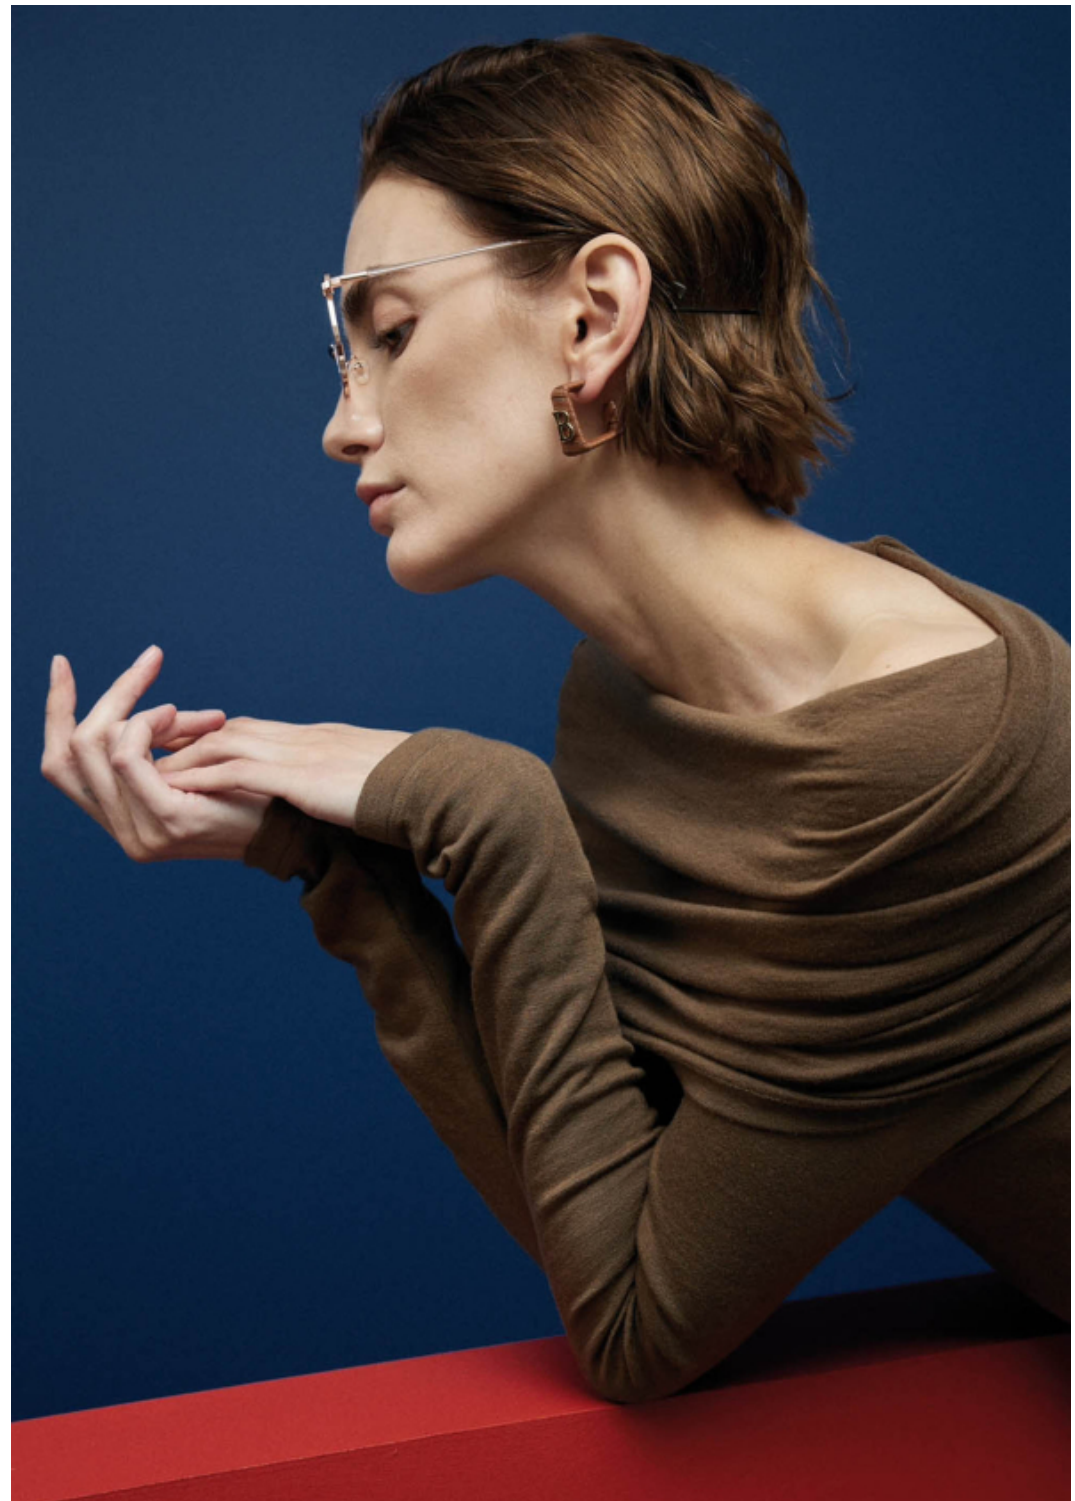

# Kat Poly

ALTEZZA 1,80  
SENO 88  
BUSTO 34 1/2  
FIANCHI 91  
SCARPE 40  
OCCHI VERDI  
CAPELLI BIONDI

HEIGHT 6'11"  
BUST 34 1/2"  
WAIST 23 1/2"  
HIPS 36"  
SHOES 40  
EYES GREEN  
HAIR BLONDE

**.FASHION**  
FASHION MODEL MANAGEMENT  
VIA G. SILVA 40 20149 MILANO T. +39 (02) 482881  
WWW.FASHIONMODEL.IT  
WWW.FASHIONINFLUENCERS.IT

@fashionmodel.it  
@fashionmodel.it  
@fashionmodel.it  
TheFashionModelManagementMilano  
thefashionmodel

altezza: **180**

seno: **88**

vita: **60**

fianchi: **91**

scarpe: **40**

occhi: **verdi**

capelli: **castani**

height: **5,11**

bust: **34 1/2**

waist: **23 1/2**

hips: **36**

shoes: **7**

eyes: **green**

hair: **brown**

**BOOK**