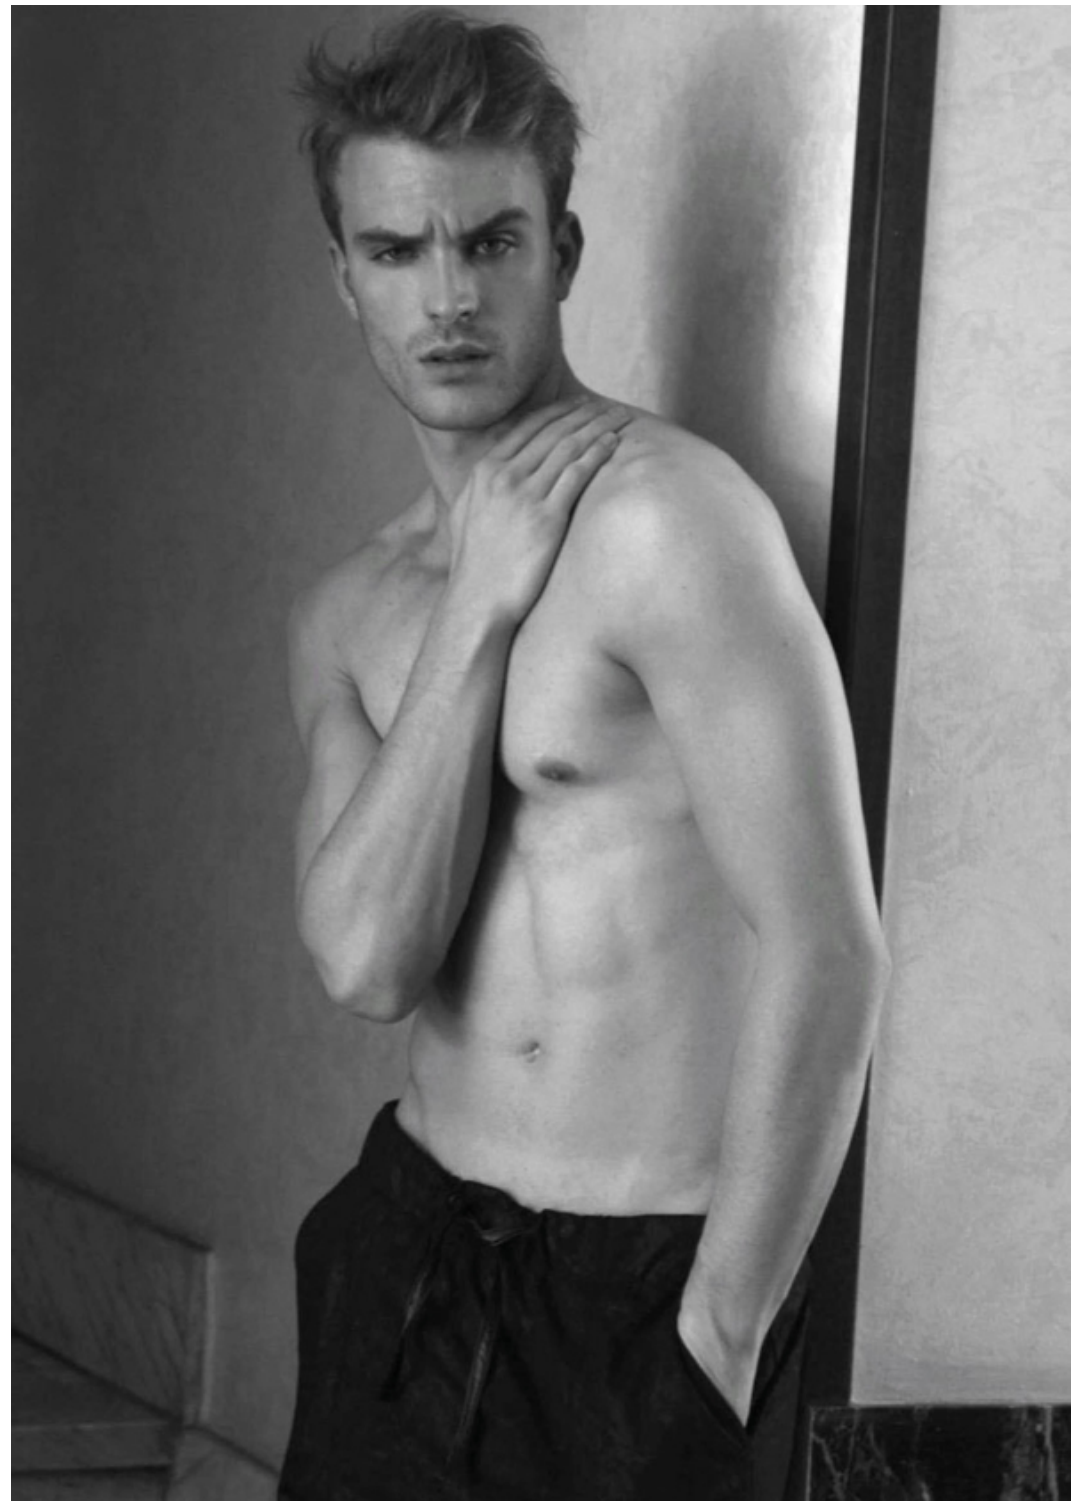

Thomas Cappellari

altezza: **184**

petto: **99**

vita: **75**

fianchi: **98**

scarpe: **43**

occhi: **blu**

capelli: **castano scuro**

height: **6,0 1/2**

chest: **39**

waist: **29 1/2**

hips: **38 1/2**

shoes: **9**

eyes: **blue**

hair: **dark brown**

BOOK