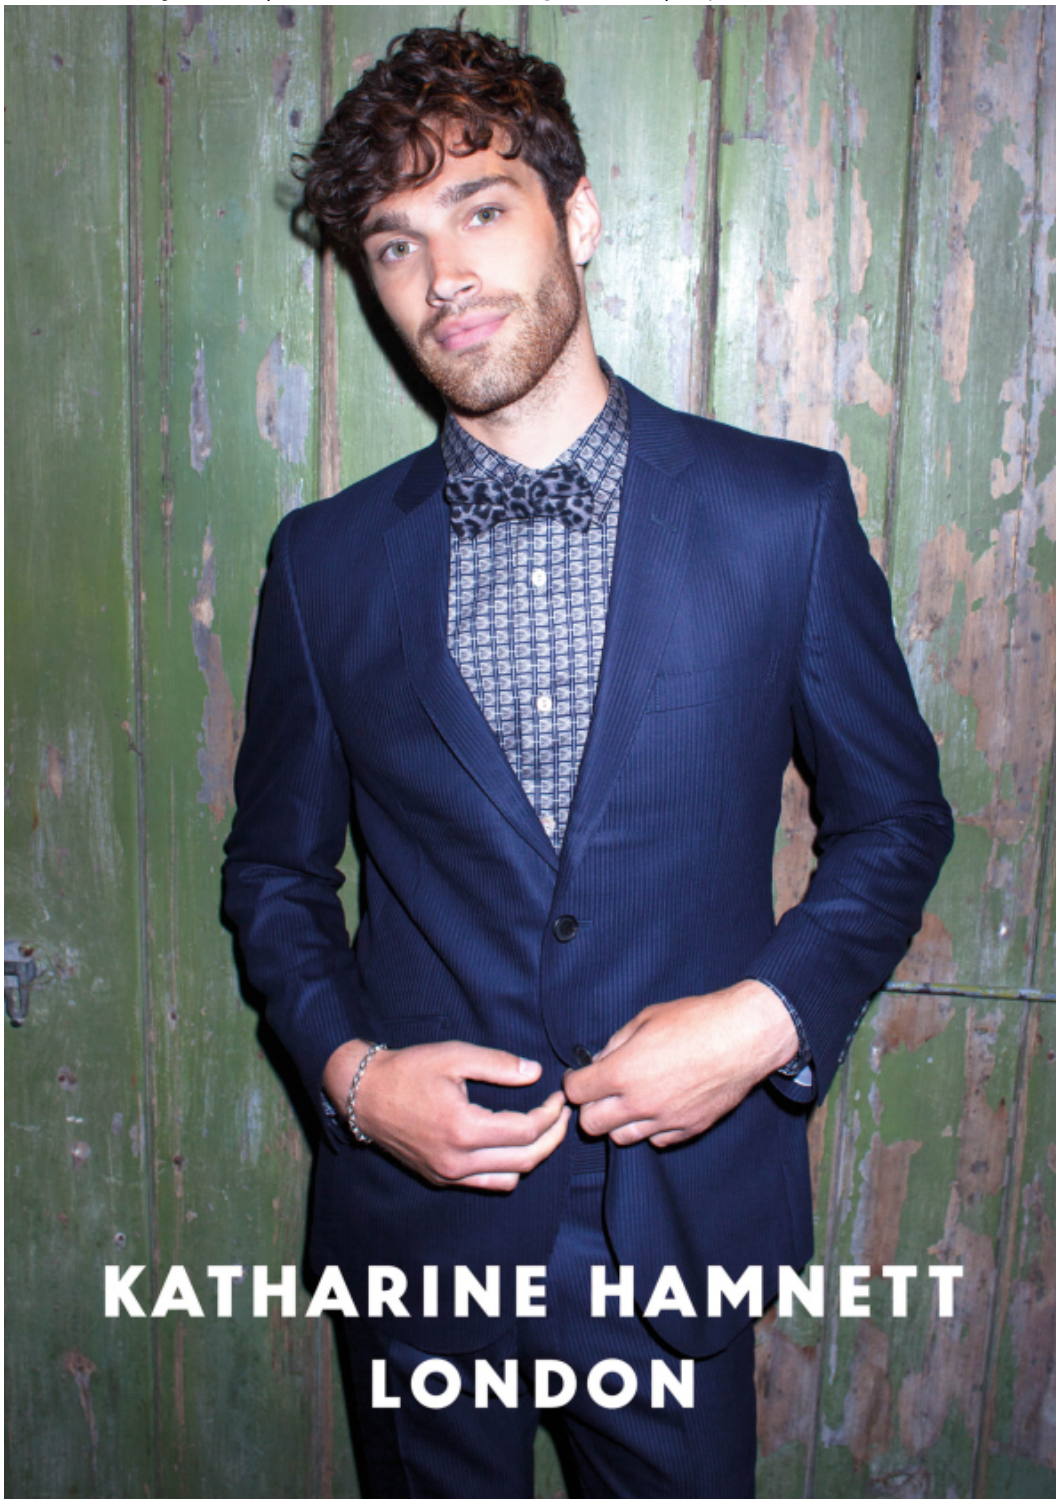

Elliot Conway

altezza: **185**

petto: **100**

vita: **73**

fianchi: **95**

scarpe: **44**

occhi: **verde**

capelli: **castano scuro**

height: **6,1**

chest: **39 1/2**

waist: **28 1/2**

hips: **37 1/2**

shoes: **10**

eyes: **green**

hair: **dark brown**

BOOK

Moorhouse
ima

BEN SHERMAN

Original

Since 1963

SCAN ME 