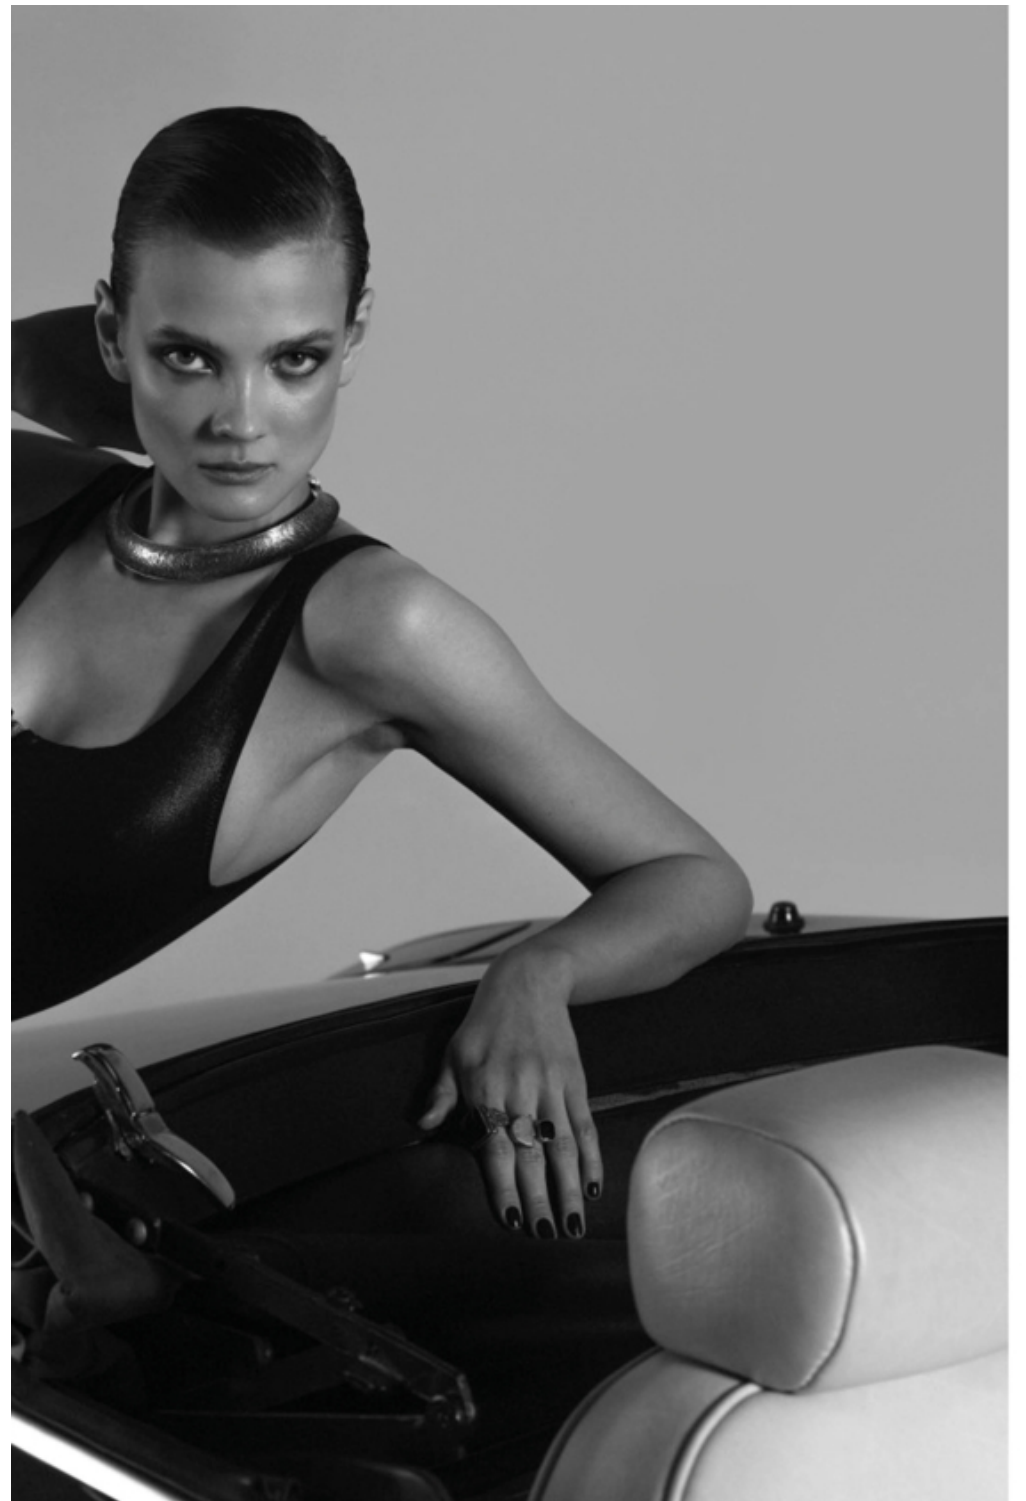

.F
FASHION MODEL MANAGEMENT
VIA G. SELVA 42, 20145 MILANO, T. +39 02 809651
WWW.FASHIONMODEL.IT
WWW.FASHIONINFLUENCERS.IT

f @fashionmodel.it
i @fashionmodel.it
t @fashionmodelit
p thefashionmodel

HEIGHT 5'10"
BUST 32 1/2"
WAIST 23 1/2"
HIPS 34 1/2"
SHOES 6.5"
EYES GREEN
HAIR BROWN

ALTEZZA 1,78
SENO 82
VITA 60
FIANCHI 88
SCARPE 39,5
OCCHI VERDE
CAPELLI CASTANO

**KRISTINA
RUY**

Kristina Ruy

altezza: **178**

seno: **82**

vita: **60**

fianchi: **88**

scarpe: **39.5**

hair: **brown**

BOOK

JESSI
NEW YORK

JESSI
NEW YORK

SCAN ME 