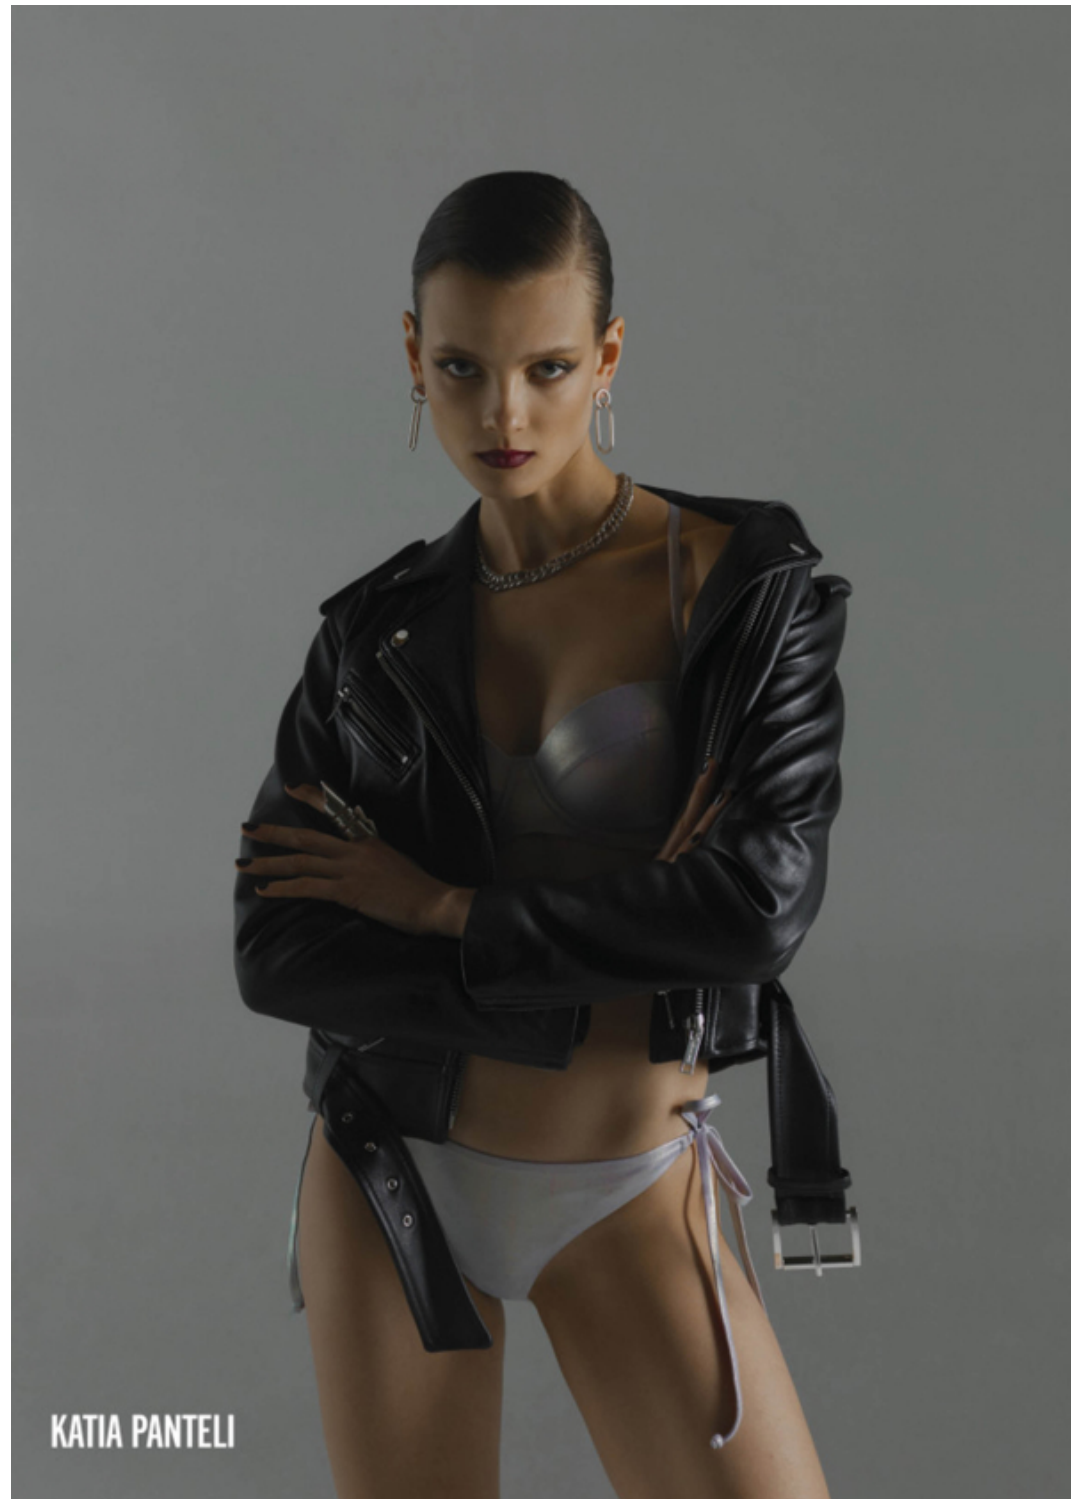

.F
FASHION MODEL MANAGEMENT
VIA G. SELVA 42, 20145 MILANO, T. +39 02 809651
WWW.FASHIONMODEL.IT
WWW.FASHIONINFLUENCERS.IT

f @fashionmodel.it
i @fashionmodel.it
t @fashionmodelit
p thefashionmodel

HEIGHT 5'10"
BUST 32 1/2"
WAIST 23 1/2"
HIPS 34 1/2"
SHOES 6.5"
EYES GREEN
HAIR BROWN

ALTEZZA 1,78
SENO 82
VITA 60
FIANCHI 88
SCARPE 39,5
OCCHI VERDE
CAPELLI CASTANO

**KRISTINA
RUY**

Kristina Ruy

altezza: **178**

seno: **82**

vita: **60**

fianchi: **88**

scarpe: **39.5**

occhi: **verde**

capelli: **castano**

height: **5,10**

bust: **32 1/2**

waist: **23 1/2**

hips: **34 1/2**

shoes: **6.5**

eyes: **green**

hair: **brown**

BOOK

JESSI
NEW YORK

JESSI
NEW YORK

SCAN ME 