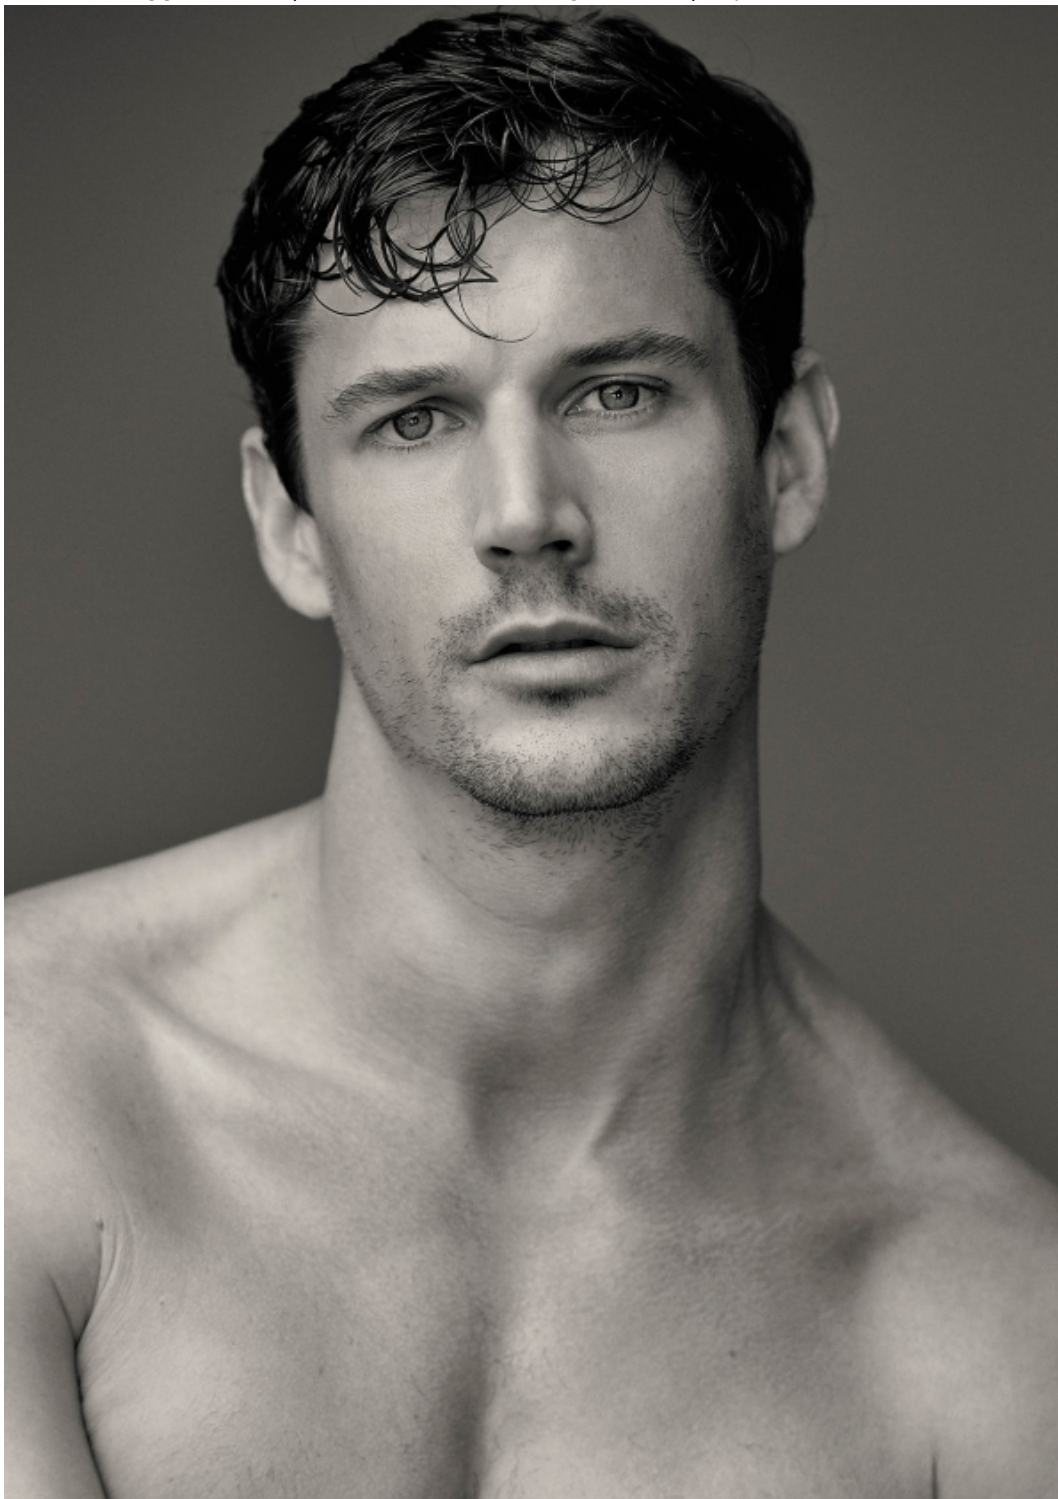

.FASHION
FASHION MODEL MANAGEMENT
WWW.FASHIONMODEL.IT
WWW.FASHIONINFLUENCERS.IT
VIA G. SILVA, 40 - 20149 MILANO T. +39 02 48061

ALTEZZA	1,86	HEIGHT	6'11"
AVVERGIA	45 R	SIZE	38 FR
MANICATO	50	COLORE	38 IT
VITA	75	WAST	29 1/2
FIANCHI	97	HIP'S	38 1/2
PANT. INT.	80	FEELING	37 1/2
SCARPE	43	SHOES	10 1/2
OCCHI	BLU	EYES	BLUE
CAPELLI	CASTANI	HAIR	BROWN

Mathieu Coppin

altezza: **186**

petto: **100**

vita: **75**

fianchi: **97**

scarpe: **43**

occhi: **blu**

capelli: **castano**

height: **6,1 1/2**

chest: **39 1/2**

waist: **29 1/2**

hips:

shoes: **9**

eyes: **blue**

hair: **brown**

BOOK