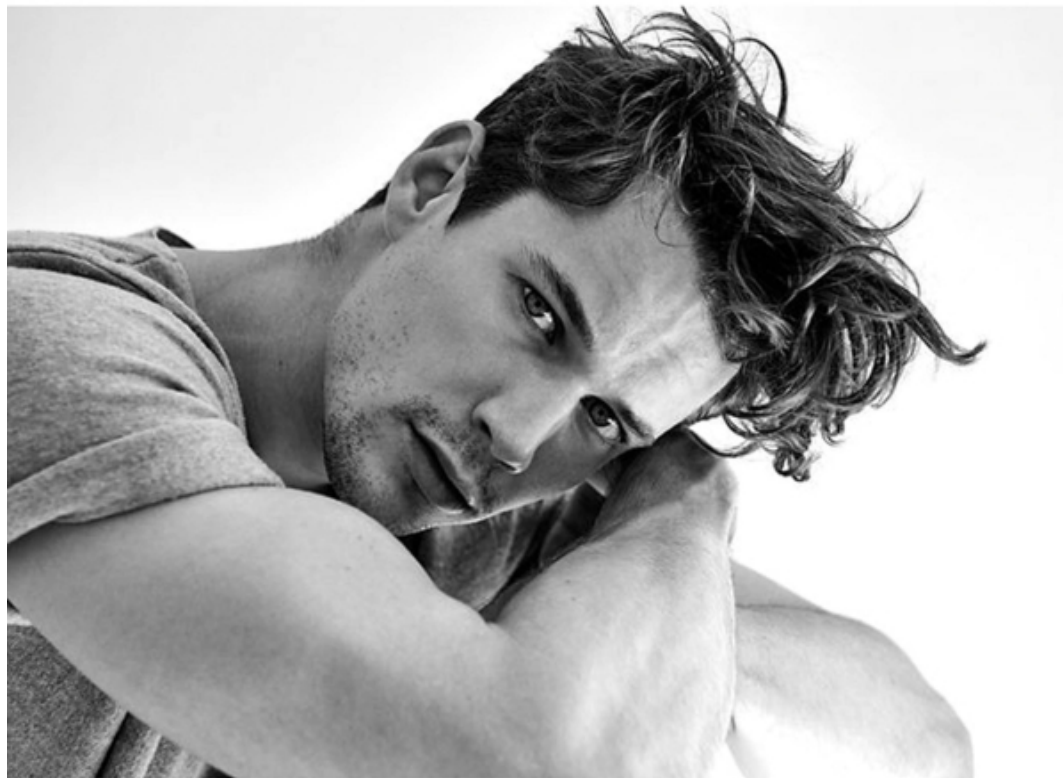

.FASHION
FASHION MODEL MANAGEMENT
WWW.FASHIONMODEL.IT
WWW.FASHIONINFLUENCERS.IT
VIA G. SILVA, 40 - 20149 MILANO T. +39 02 48061

ALTEZZA	1,86	HEIGHT	6'11"
AVVERGIA	45 R	SIZE	38 FR
MANICATO	50	COLORE	38 IT
VITA	75	WAST	29 1/2
FIANCHI	97	HIP'S	38 1/2
PANT. INT.	80	FEELING	37 1/2
SCARPE	43	SHOES	10 1/2
OCCHI	BLU	EYES	BLUE
CAPELLI	CASTANI	HAIR	BROWN

Mathieu Coppin

altezza: **186**

petto: **100**

vita: **75**

fianchi: **97**

scarpe: **43**

occhi: **blu**

capelli: **castano**

height: **6,1 1/2**

chest: **39 1/2**

waist: **29 1/2**

hips:

shoes: **9**

eyes: **blue**

hair: **brown**

BOOK