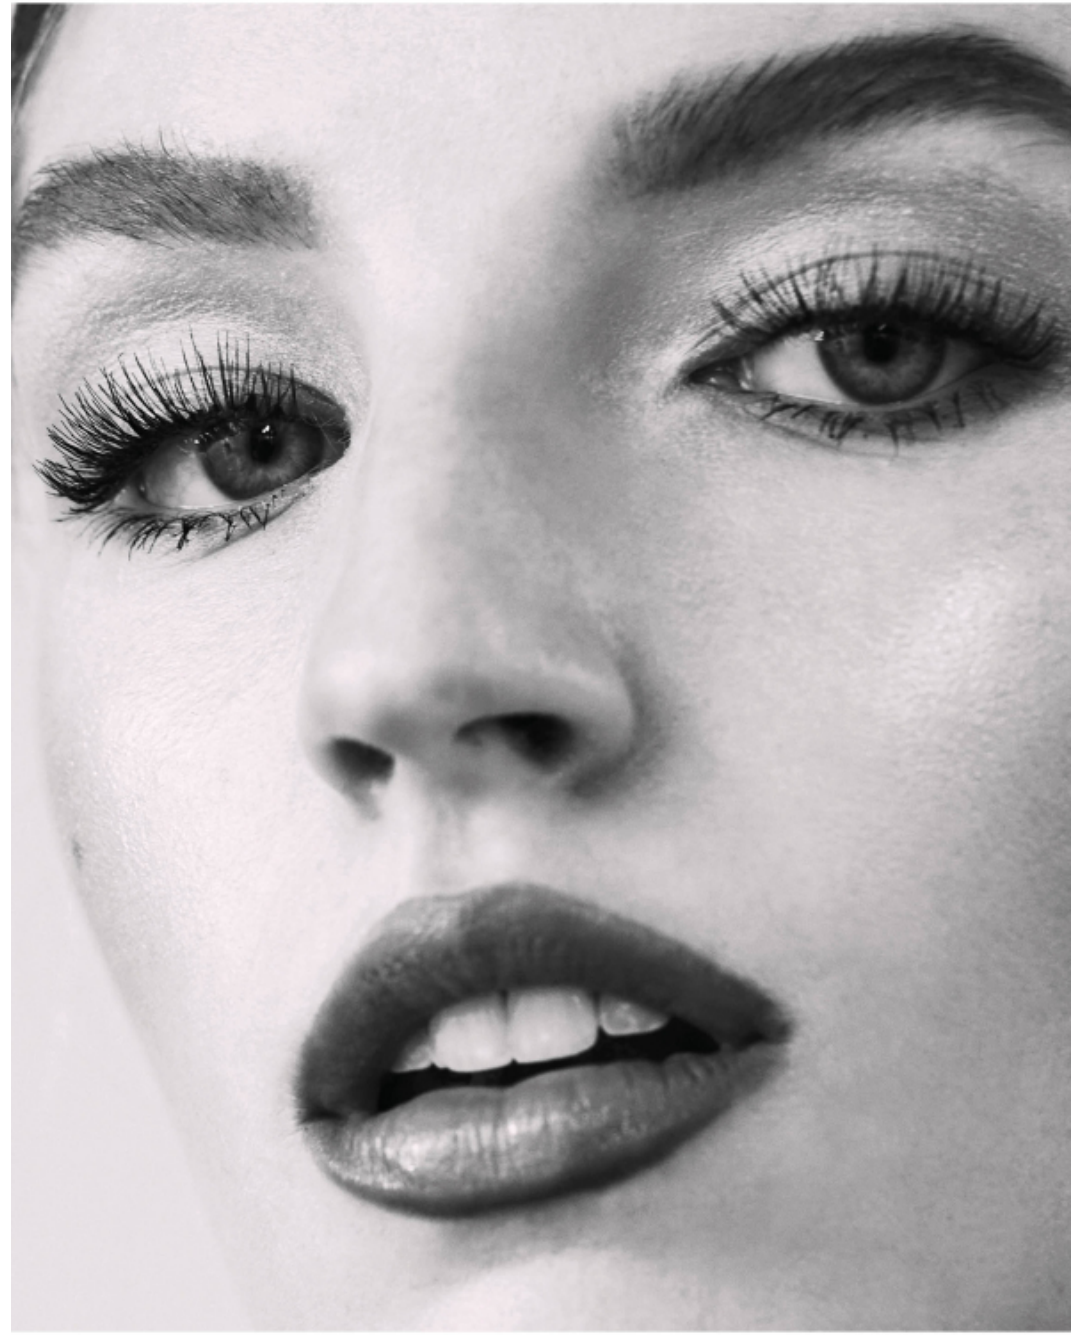

ALTEZZA 1,76
SEXO 01
VITA 00
PESCI 00
OCCHI BLU
CAPELLI ROSSO

HEIGHT 5'10
BUST 32
WAIST 23 1/2
PEPS 34 1/2
EYES BLUE
HAIR RED

[f](https://www.facebook.com/fashionmodel.it) @fashionmodel.it
[i](https://www.instagram.com/fashionmodel.it) @fashionmodel.it
[t](https://www.tumblr.com/fashionmodel.it) @fashionmodel.it
[p](https://www.pinterest.com/fashionmodel.it) thefashionmodel

occhi: **blu**

capelli: **rosso**

height: **5,8 1/2**

bust: **30 1/2**

waist: **23 1/2**

hips: **36**

shoes: **7**

eyes: **blue**

hair: **red**

BOOK

SCAN ME 