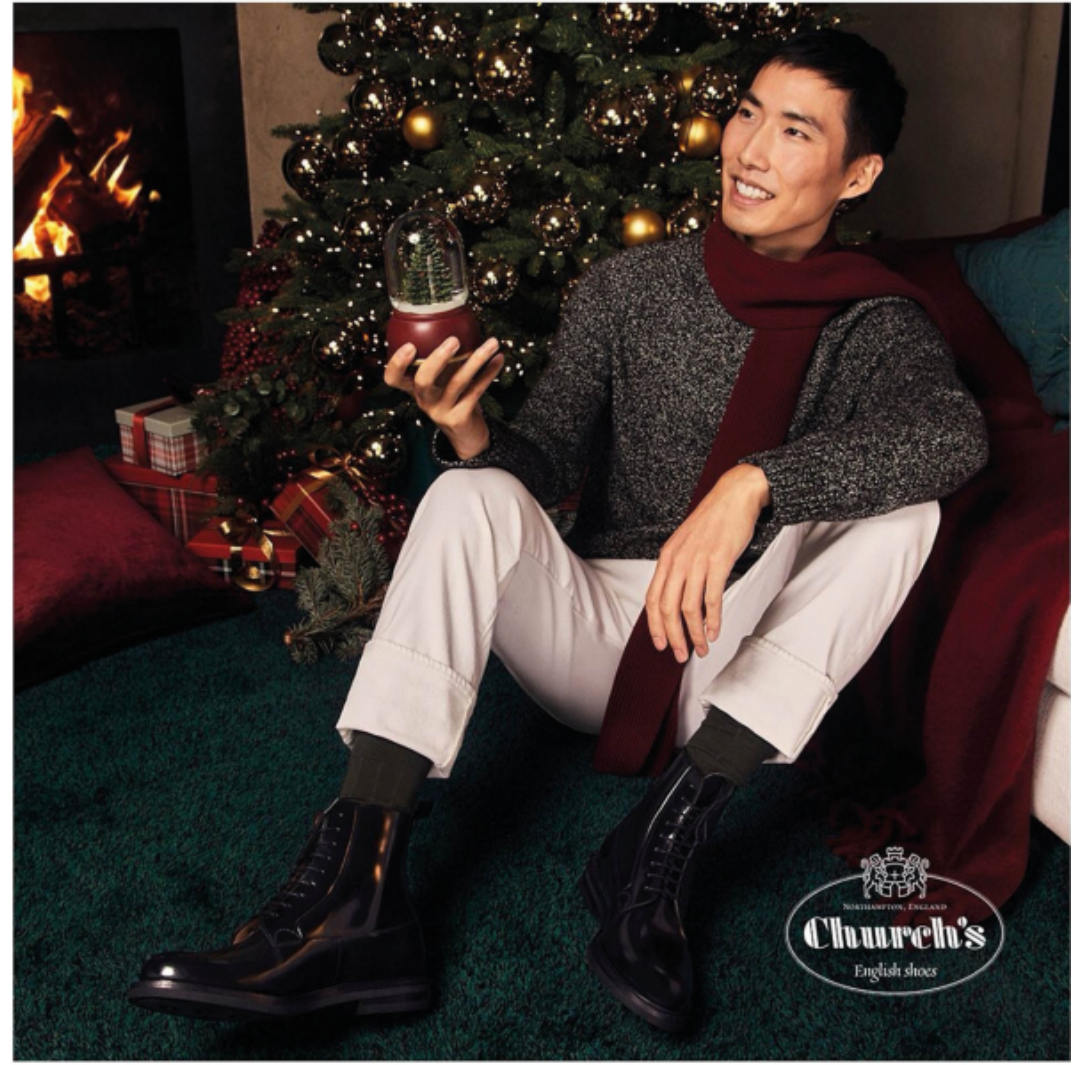

hair: **black**

BOOK

PIQUADRO

LIFE BEYOND PERFORMANCE

REMOVABLE ORGANIZER PANEL
for keeping your stuff in order

RAIN COVER
for weather protection

CONNEQU POCKET
for Bluetooth connectivity

RFID SHIELD
for card cloning protection