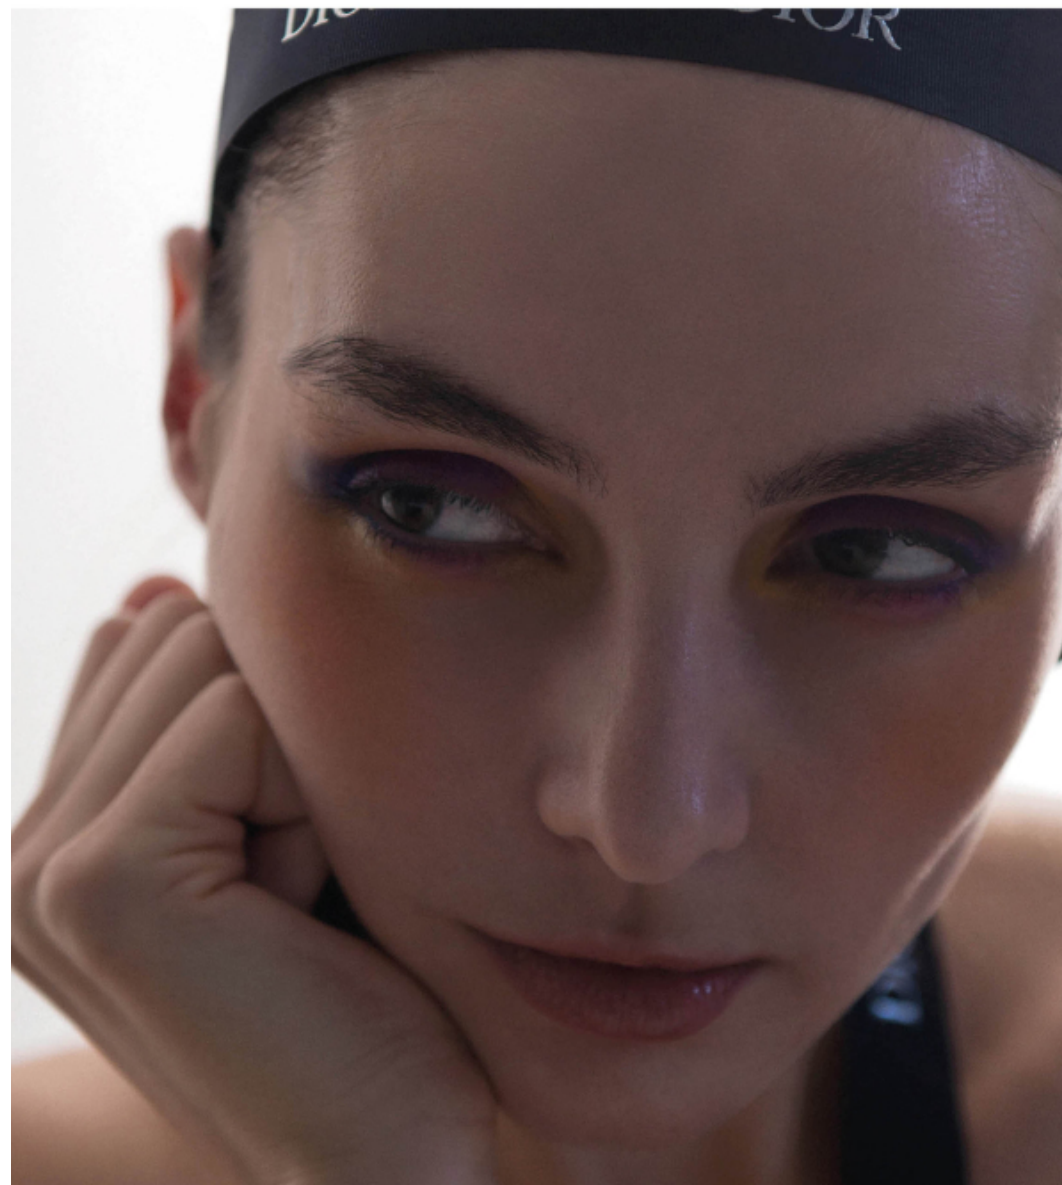

ALTEZZA	178	HEIGHT	6'10
SENO	82	BUST	31 1/2
VITA	58	WAIST	23 1/2
FIANCHI	89	HIPS	35
SCARPE	39	SHOES	6
OCCHI	MARRONI	EYES	BROWN
CAPELLI	CASTANI	HAIR	BROWN

@tanyakulyk

.FASHION
FASHION MODEL MANAGEMENT
VIA G. SERRA 4/6 20169 MILANO T. +39 (0) 2 88861
WWW.FASHIONMODEL.IT
WWW.FASHIONINFLUENCERS.IT
@fashionmodel .f @fashionmodel.it

height: **5,10**

bust: **32 1/2**

waist: **23 1/2**

hips: **35**

shoes: **6**

eyes: **brown**

hair: **brown**

BOOK