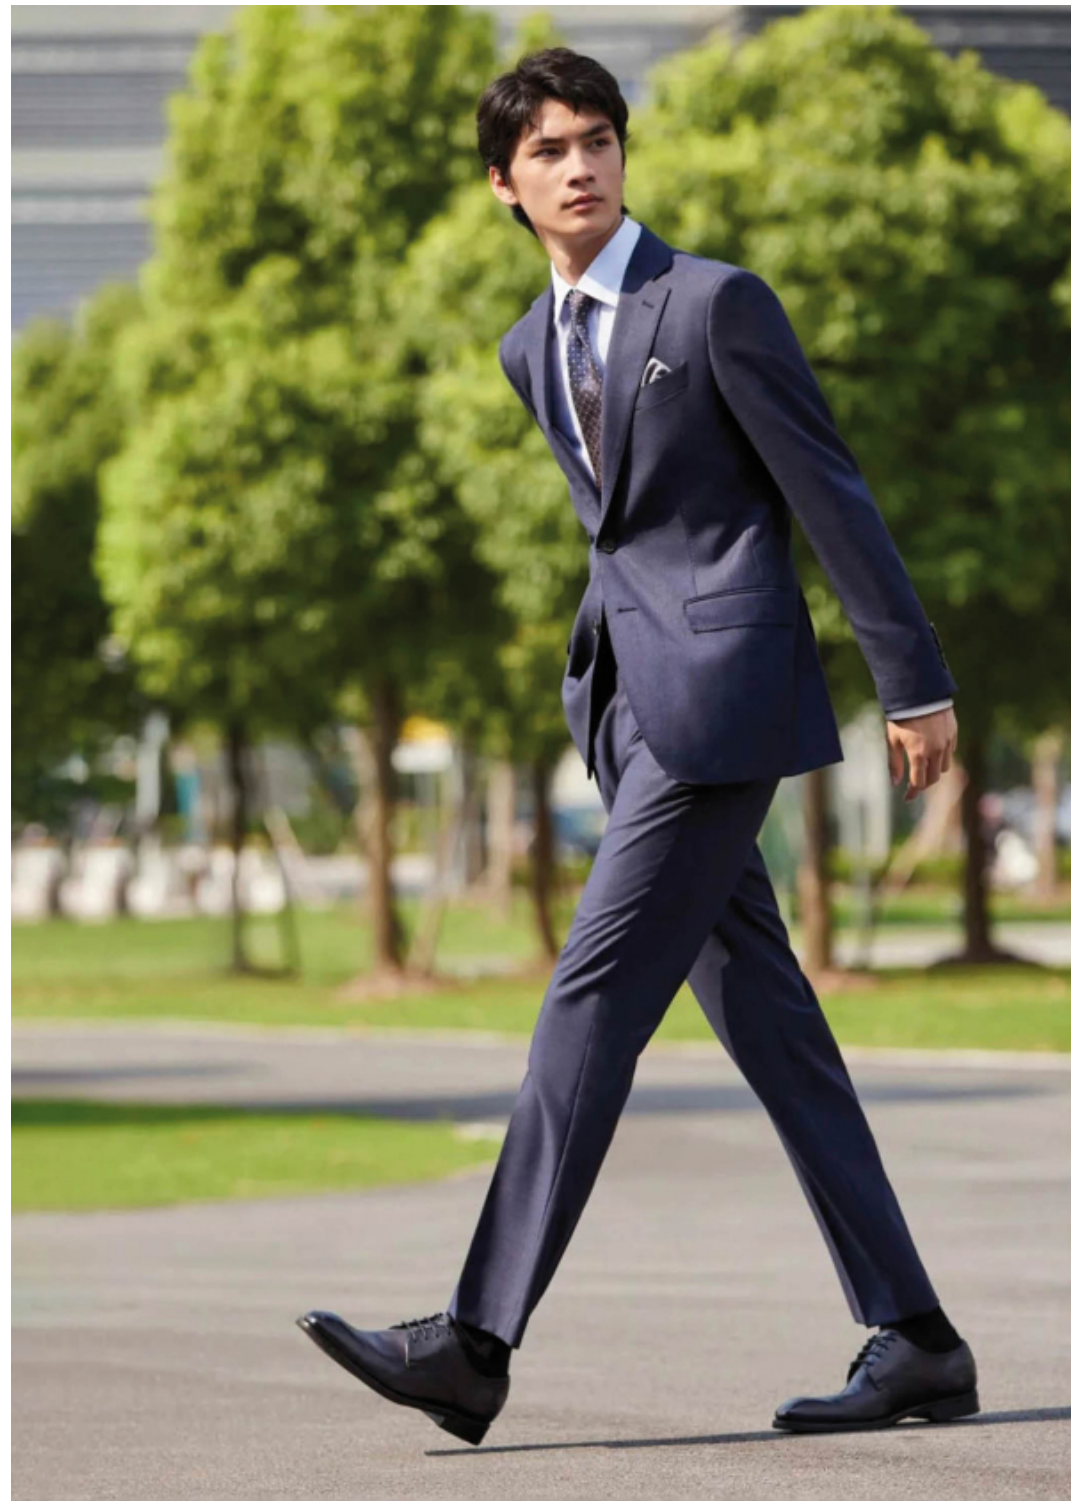

# Kin

altezza: **188**

petto: **85**

vita: **66**

fianchi: **89**

scarpe: **43**

occhi: **marrone**

capelli: **nero**

height: **6,2**

chest: **33 1/2**

waist: **26**

hips: **35**

shoes: **9**

eyes: **brown**

hair: **black**

BOOK

悦内  
(yuenei)

BD'S

身高: 186cm  
试穿尺码: 2XL

**SCAN ME** 