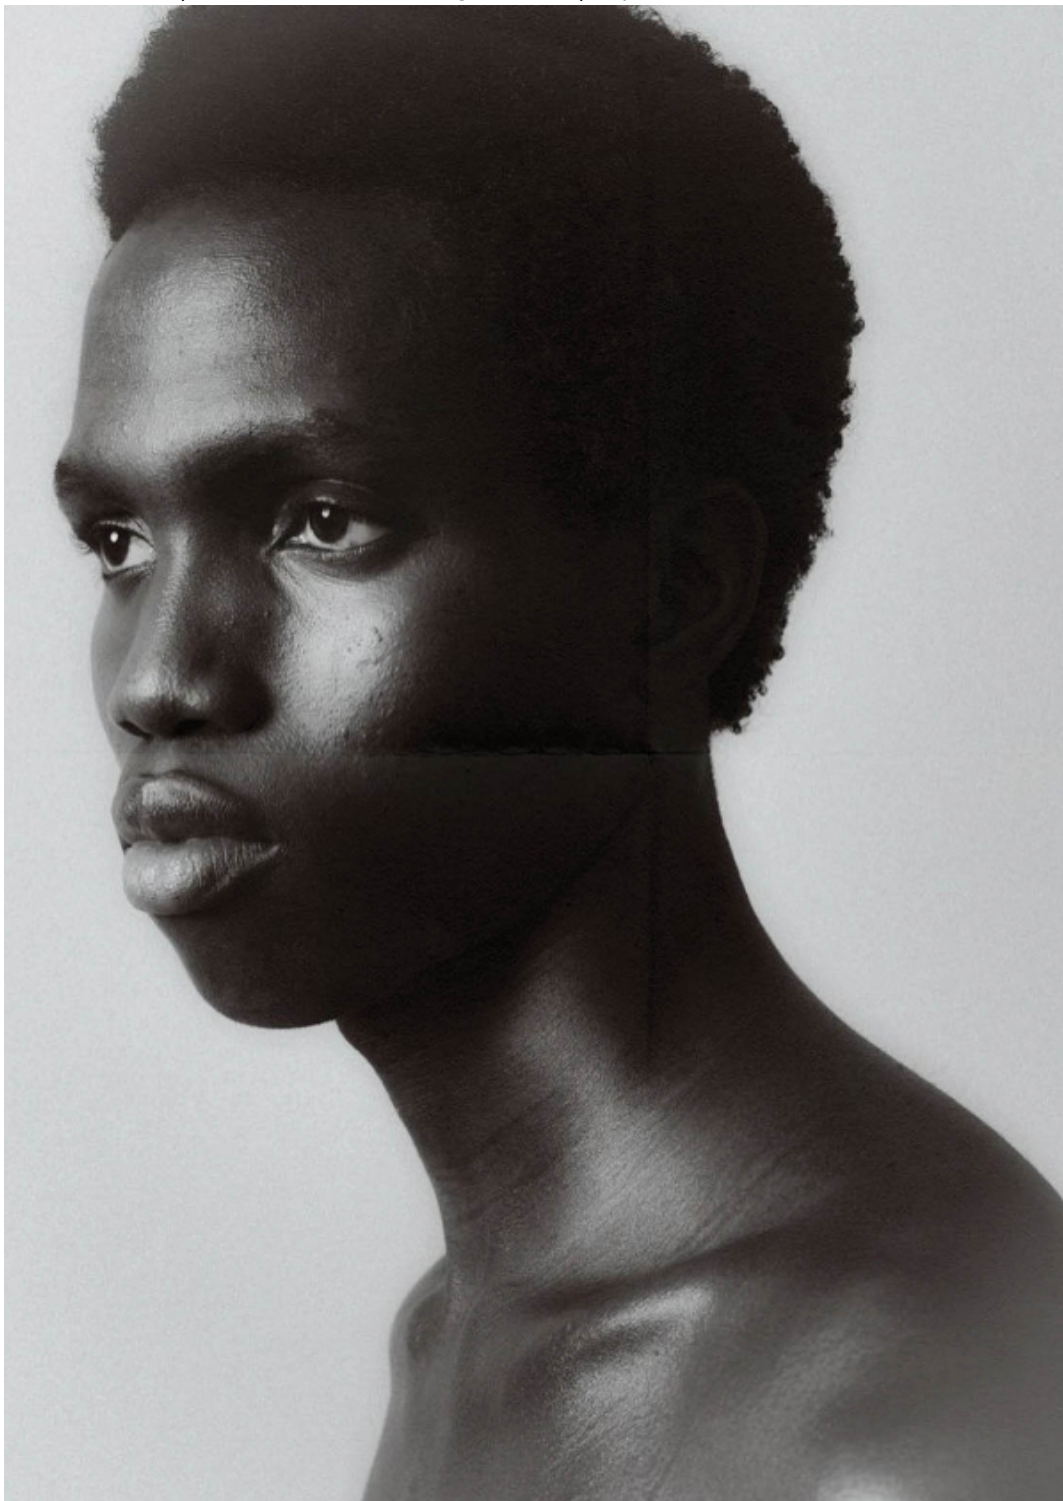

@lawal_fashion

ALTEZZA 187
DAGLIA 46/48
VITTO 37
PANCHE 93
INT. 38
COLLO 37
SCARPE 44
CAPELLI NERI

HEIGHT 6'2 1/2"
SIZE 34/36
WEIGHT 75
NECK 14 1/2"
Chest 36 1/2"
Collar 14 1/2"
SHOES 11
HAIR BLACK

.FASHION
FASHION MODEL MANAGEMENT
VIA G. SELLADO 20145 MILANO, T. +39 02 86561
WWW.FASHIONMODEL.IT
WWW.FASHIONINFLUENCERS.IT
@fashionmodel.it

Lawal

altezza: **187**

petto: **87**

vita: **71**

fianchi: **91**

scarpe: **44**

occhi: **neri**

capelli: **neri**

height: **6,1 1/2**

chest: **34 1/2**

waist: **28**

hips: **36**

shoes: **10**

eyes: **black**

hair: **black**

BOOK