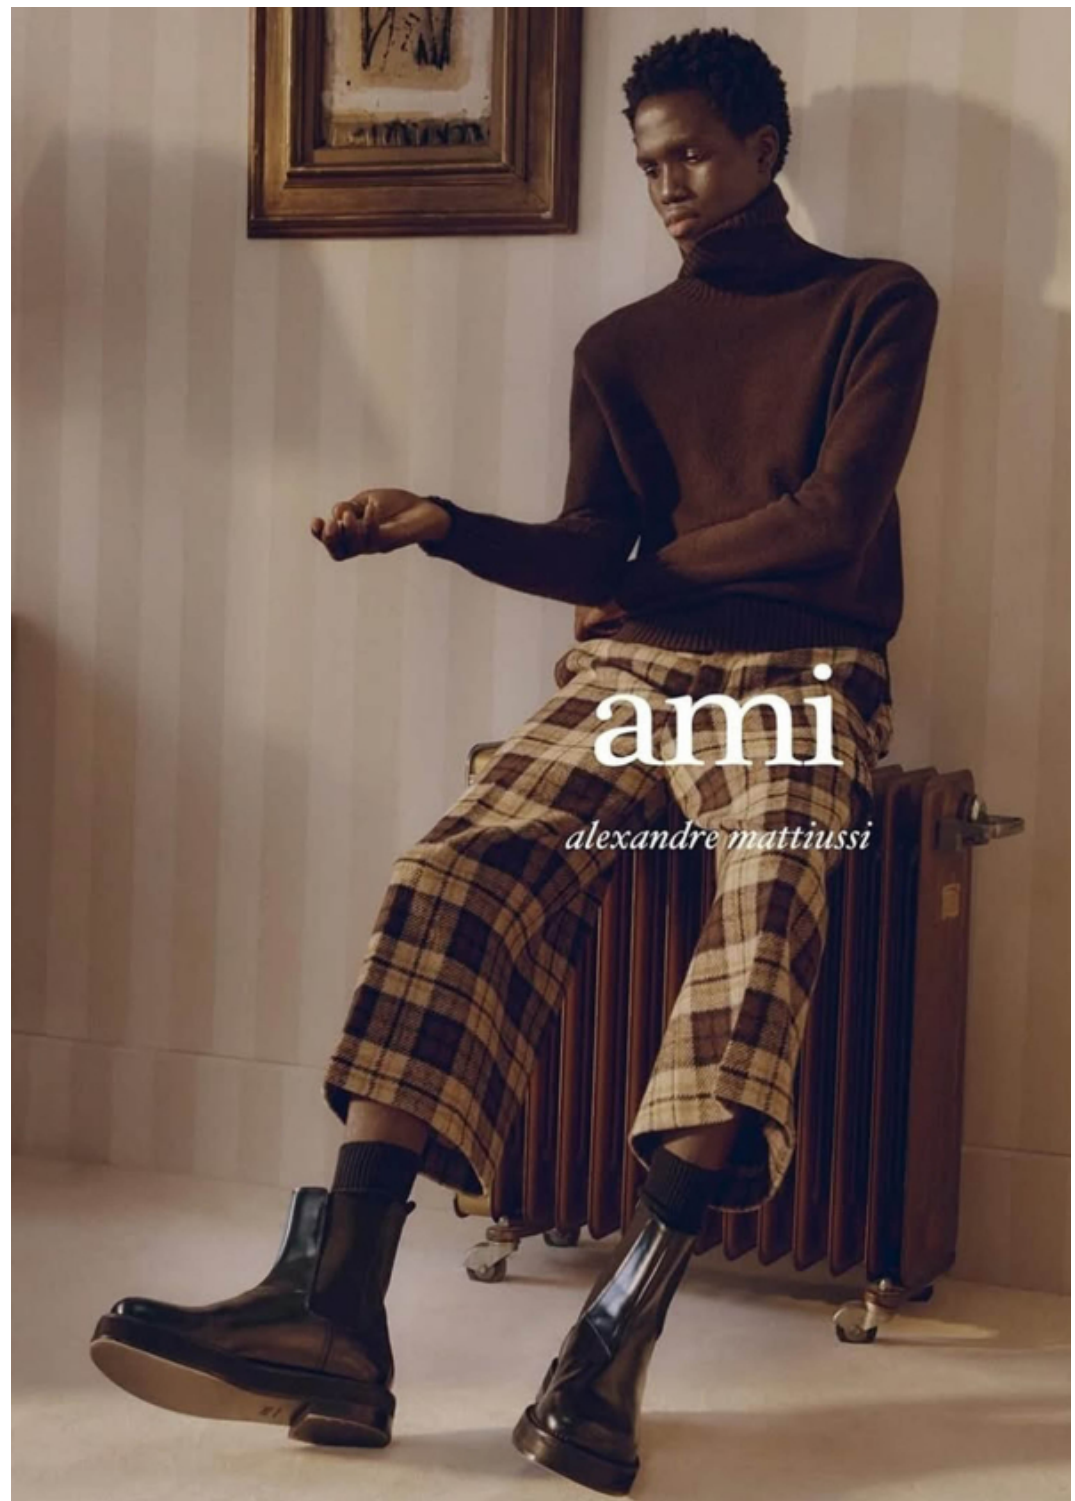

@lawal_fashion

ALTEZZA 187
DAGLIA 46/48
VITTO 37
PANCHE 93
INT. 38
COLLO 37
SCARPE 44
CAPELLI NERI

HEIGHT 6'2 1/2"
SIZE 34/36
WEIGHT 75
NECK 14 1/2"
Chest 36 1/2"
Collar 14 1/2"
SHOES 11
HAIR BLACK

.FASHION
FASHION MODEL MANAGEMENT
VIA G. SELLADO 20145 MILANO, T. +39 02 86561
WWW.FASHIONMODEL.IT
WWW.FASHIONINFLUENCERS.IT
@fashionmodel.it

height: **6,1 1/2**

chest: **34 1/2**

waist: **28**

hips: **36**

shoes: **10**

eyes: **black**

hair: **black**

BOOK