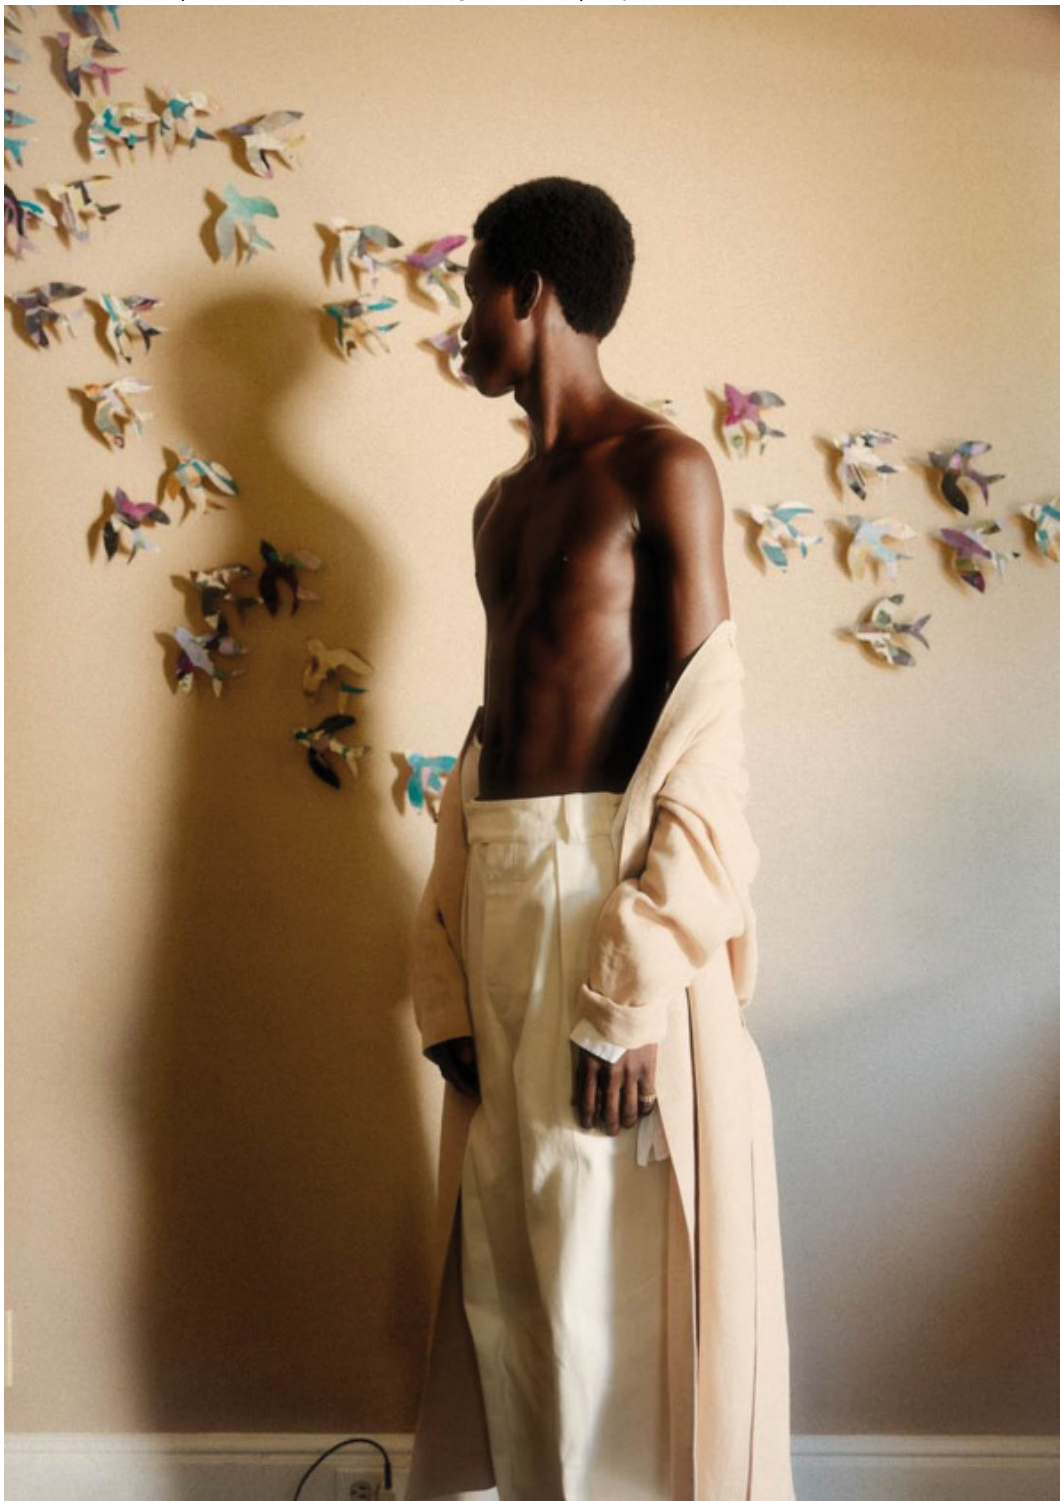

@lawal_fashion

ALTEZZA 187
DAGLIA 46/48
VITTO 37
PANCHE 93
INT. 38
COLLO 37
SCARPE 44
CAPELLI NERI

HEIGHT 6'2 1/2"
SIZE 34/36
WEIGHT 75
NECK 14 1/2"
Chest 36 1/2"
Collar 14 1/2"
SHOES 11
HAIR BLACK

.FASHION
FASHION MODEL MANAGEMENT
VIA G. SELLADO 20145 MILANO, T. +39 02 86561
WWW.FASHIONMODEL.IT
WWW.FASHIONINFLUENCERS.IT
@fashionmodel.it

Lawal

altezza: **187**

petto: **87**

vita: **71**

fianchi: **91**

scarpe: **44**

occhi: **neri**

capelli: **neri**

height: **6,1 1/2**

chest: **34 1/2**

waist: **28**

hips: **36**

shoes: **10**

eyes: **black**

hair: **black**

BOOK