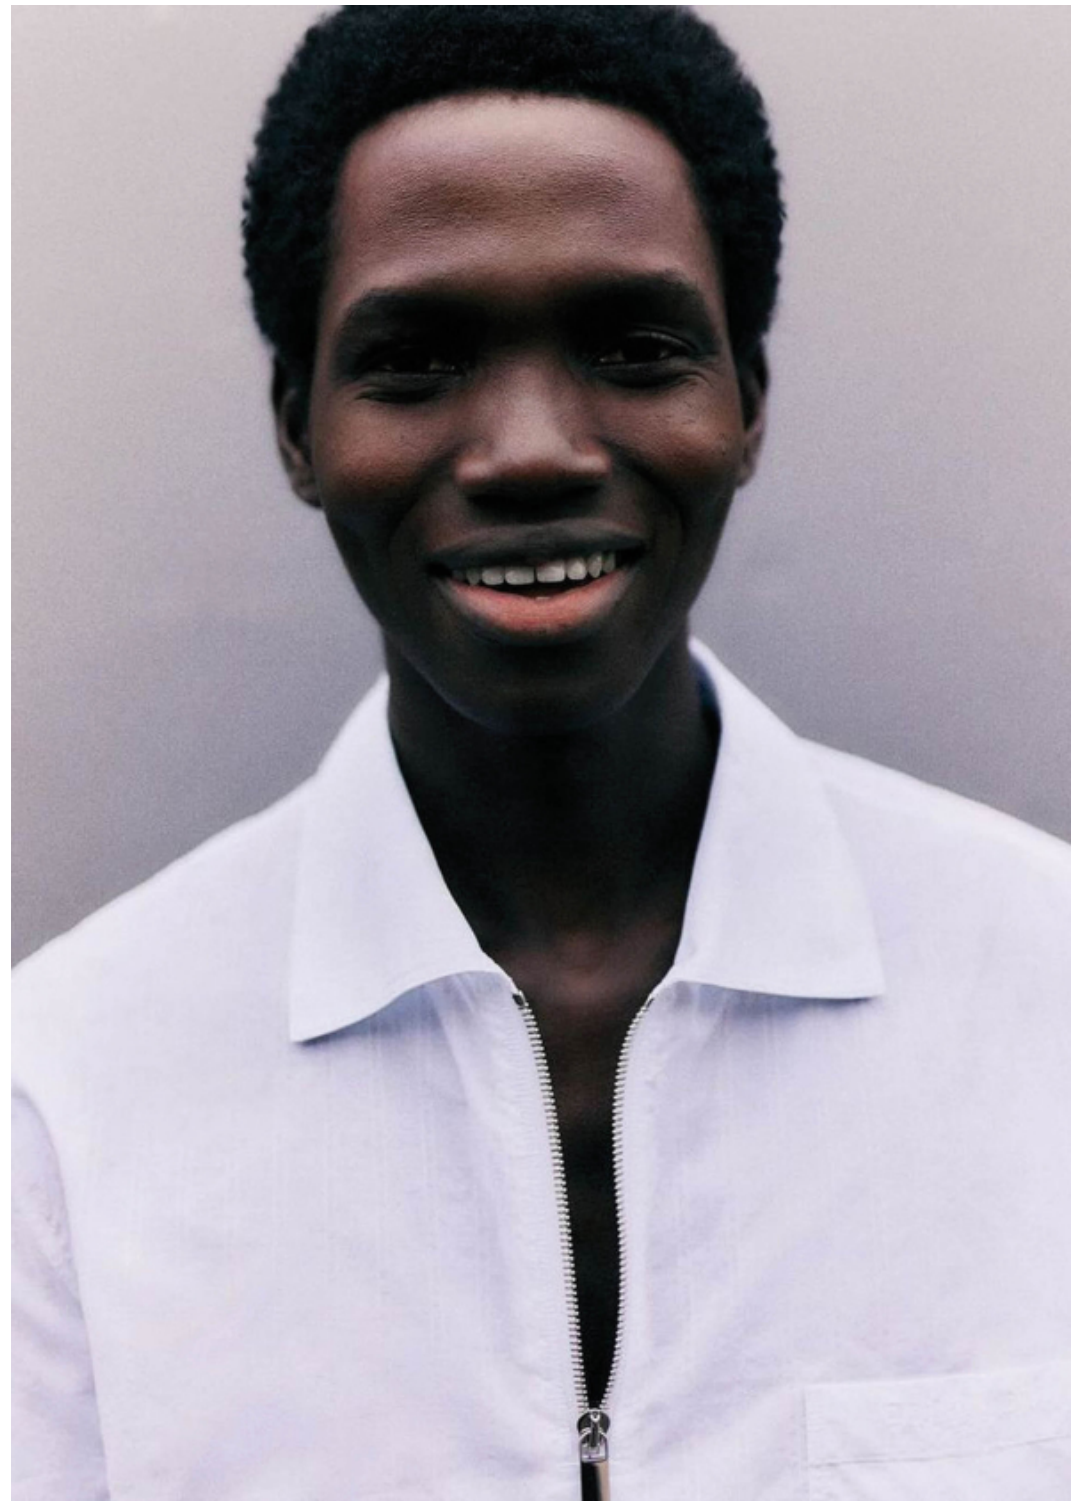

@lawal_fashion

ALTEZZA 187
DAGLIA 46/48
VITTO 37
PANCHE 93
INT. 38
COLLO 37
SCARPE 44
CAPELLI NERI

HEIGHT 6'2 1/2"
SIZE 34/36
WEIGHT 75
NECK 14 1/2"
Chest 36 1/2"
Collar 14 1/2"
SHOES 11
HAIR BLACK

.FASHION
FASHION MODEL MANAGEMENT
VIA G. SELLADO 20145 MILANO, T. +39 02 86561
WWW.FASHIONMODEL.IT
WWW.FASHIONINFLUENCERS.IT
@fashionmodel.it

Lawal

altezza: **187**

petto: **87**

vita: **71**

fianchi: **91**

scarpe: **44**

occhi: **neri**

capelli: **neri**

height: **6,1 1/2**

chest: **34 1/2**

waist: **28**

hips: **36**

shoes: **10**

eyes: **black**

hair: **black**

BOOK