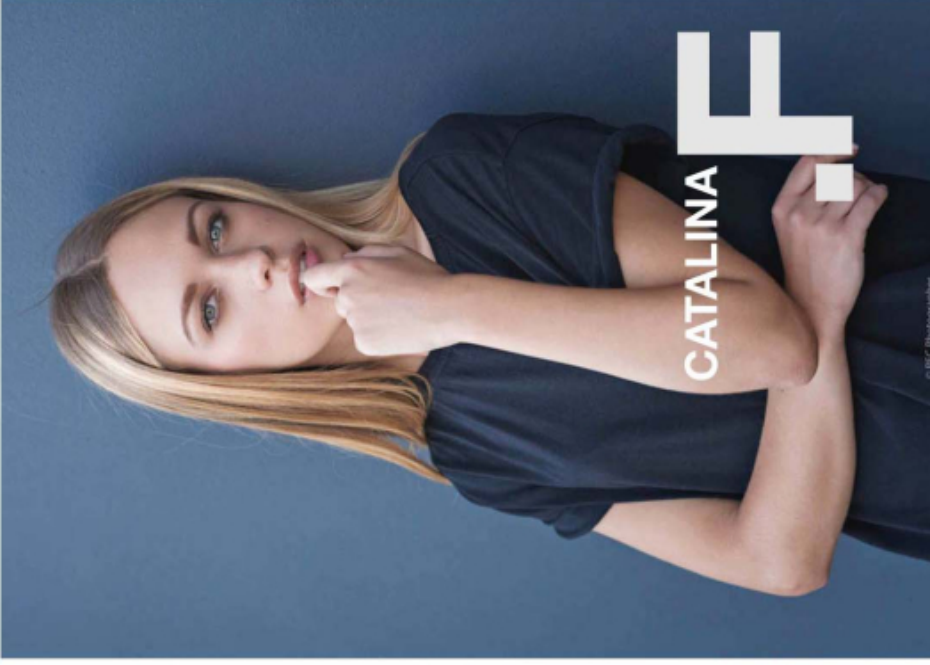

ALTEZZA **1,73**
SENO **85**
VITA **62**
FIANCHI **92**
SCARPE **39**
OCCHI **BLU**
CAPELLI **BIONDI**

[@fashionmodel.it](https://www.facebook.com/fashionmodel.it)
[@fashionmodel.it](https://www.instagram.com/fashionmodel.it)
[@fashionmodelsrl](https://www.twitter.com/fashionmodelsrl)
[thefashionmodel](https://www.pinterest.com/thefashionmodel)

.FASHION
FASHION MODEL MANAGEMENT
VA.G.SILVA 40 20149 MILANO T. 02 49361
WWW.FASHIONMODEL.IT
WWW.FASHIONINFLUENCERS.IT

Catalina

altezza: **173**

seno: **85**

vita: **62**

fianchi: **92**

scarpe: **39**

occhi: **blu**