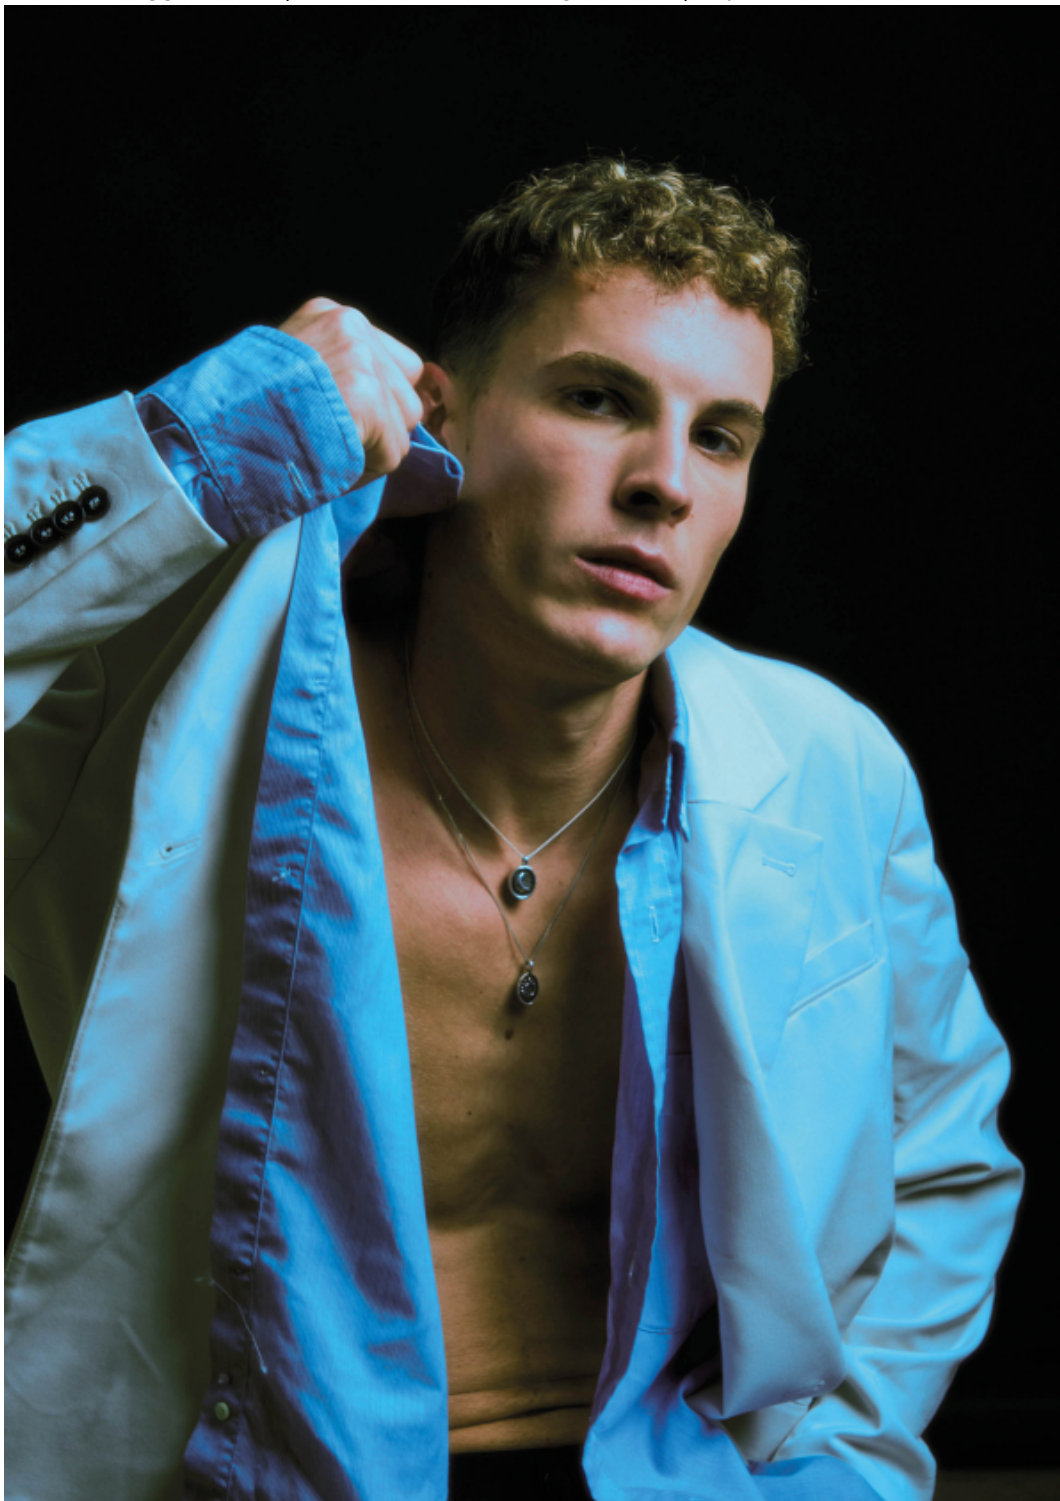

**LORENZO CRIPPA**

ALTEZZA	1,84	HEIGHT	6'04"
PIETTA	88	SHOES	42,5
PETTO	94	WAIST	30
VITA	78	HIPS	38
FIANCHI	96	ROSEAM	31
PIANT. INT.	78	ARM. INT.	74
SCARTE	40%	OCCHI	BLU
CAPELLI	BIONDI	HAIR	BLONDE

**.F**  
FASHION MODEL MANAGEMENT  
VIA G. SILVA 40 20149 MILANO T. +39 02 480861  
[WWW.FASHIONMODEL.IT](http://WWW.FASHIONMODEL.IT)  
@fashionmodelsrl @fashionmodel.it

# Lorenzo Crippa

altezza: **184**

petto: **94**

vita: **79**

fianchi: **96**

scarpe: **42.5**

occhi: **blu**

capelli: **biondi**

height: **6,0 1/2**

chest: **37**

waist: **31**

hips: **38**

shoes: **8.5**

eyes: **blue**

hair: **blond**

BOOK