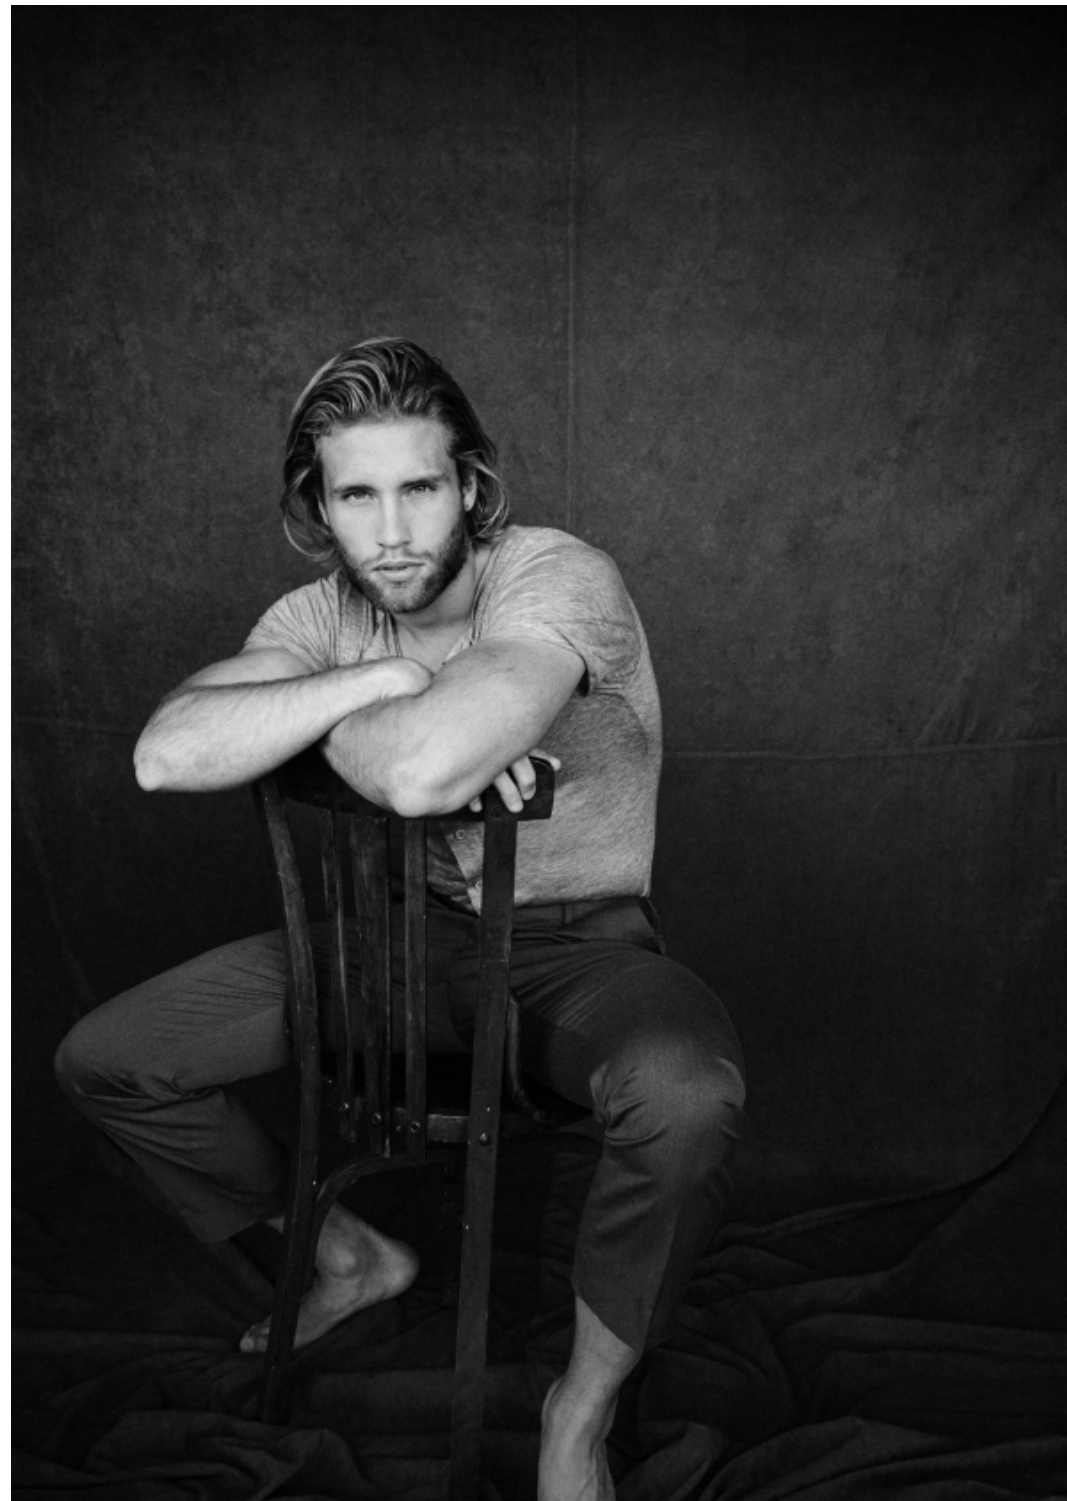

# Samuel Williams

altezza: **188**

petto: **104**

vita: **82**

fianchi: **100**

scarpe: **44**

occhi: **blu**

capelli: **biondo**

height: **6,2**

chest: **41**

waist: **32 1/2**

hips: **39 1/2**

shoes: **10**

eyes: **blue**

hair: **blond**

**BOOK**