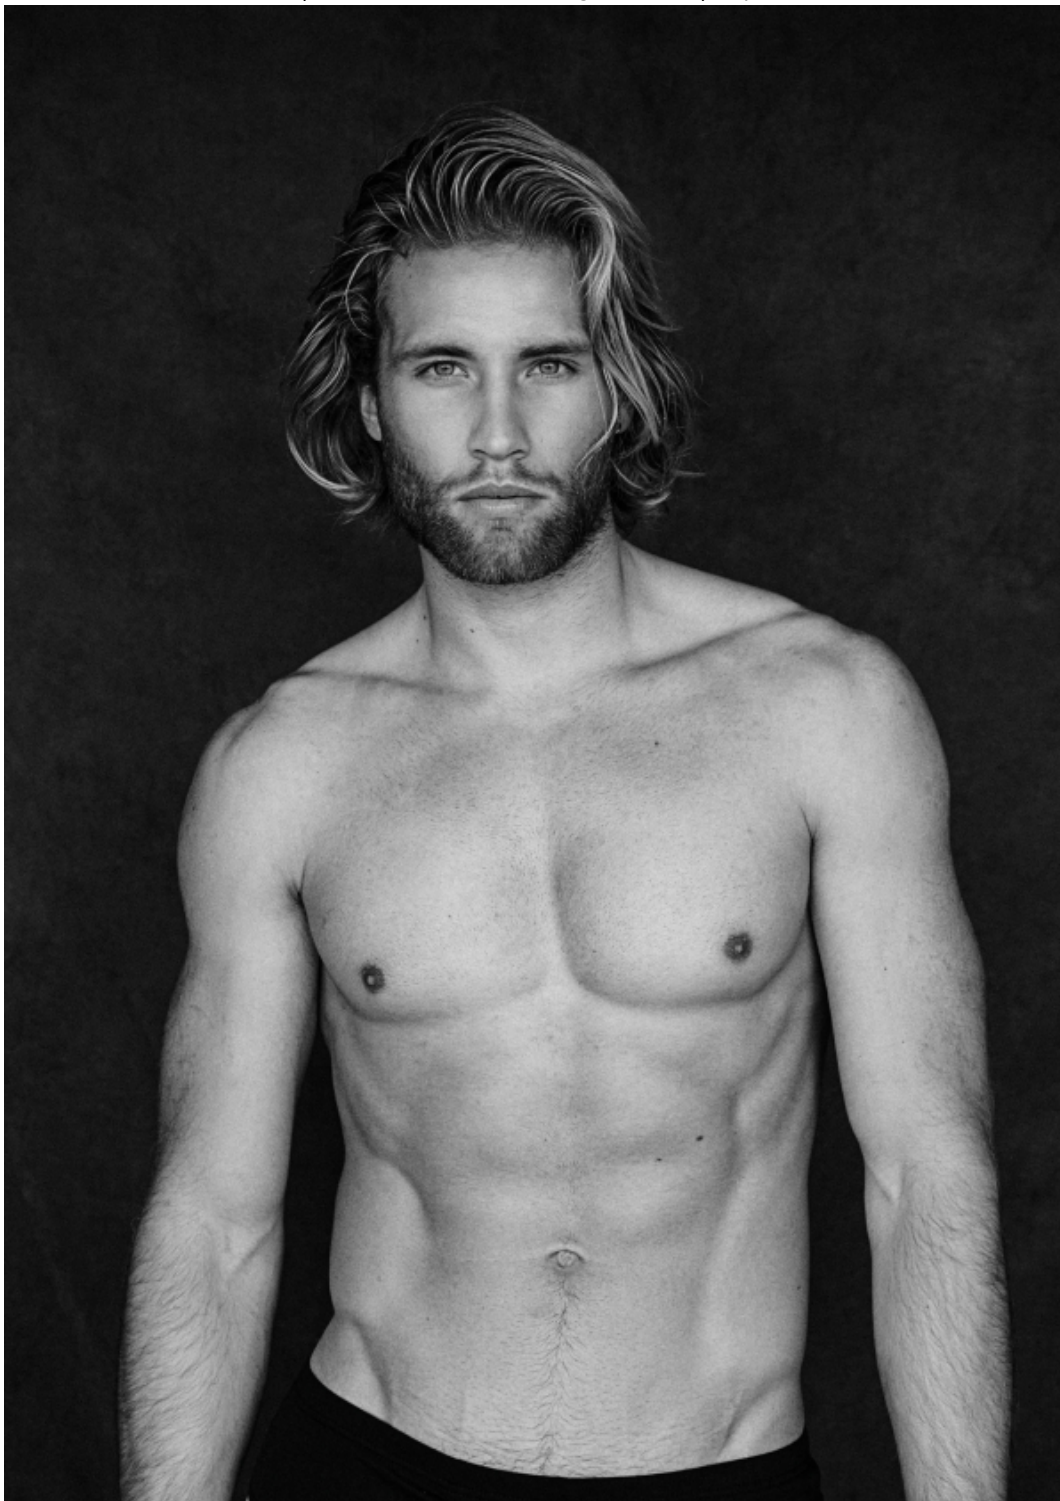

# Samuel Williams

altezza: **188**

petto: **104**

vita: **82**

fianchi: **100**

scarpe: **44**

occhi: **blu**

capelli: **biondo**

height: **6,2**

chest: **41**

waist: **32 1/2**

hips: **39 1/2**

shoes: **10**

eyes: **blue**

hair: **blond**

**BOOK**