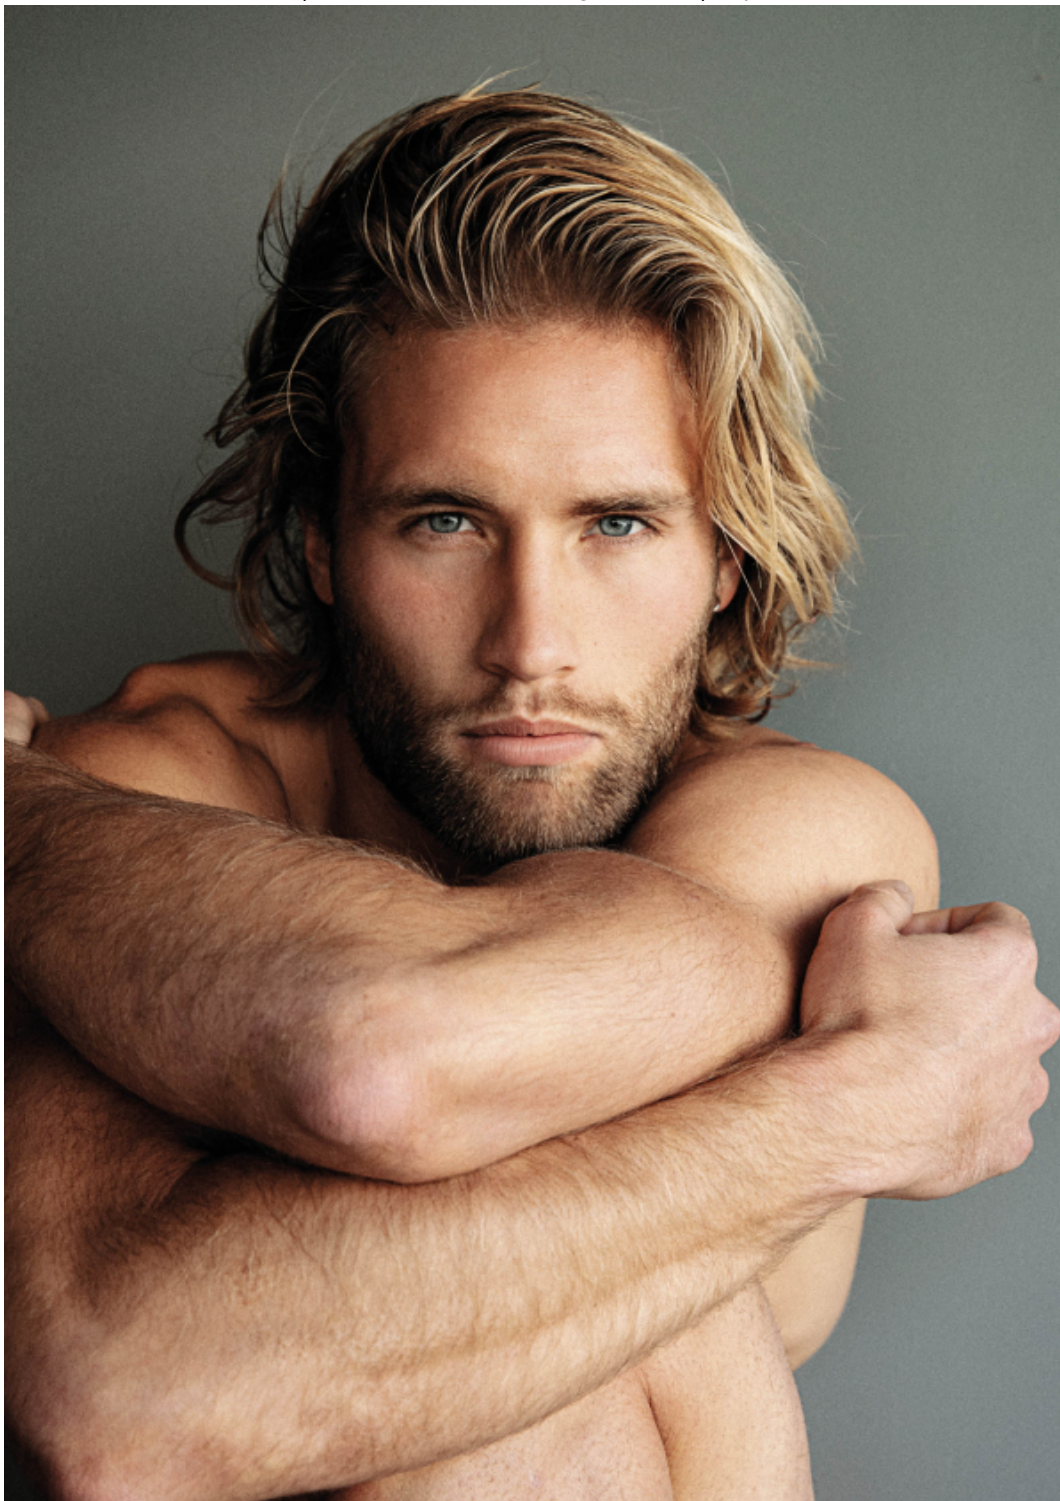

# Samuel Williams

altezza: **188**

petto: **104**

vita: **82**

fianchi: **100**

scarpe: **44**

occhi: **blu**

capelli: **biondo**

height: **6,2**

chest: **41**

waist: **32 1/2**

hips: **39 1/2**

shoes: **10**

eyes: **blue**

hair: **blond**

**BOOK**