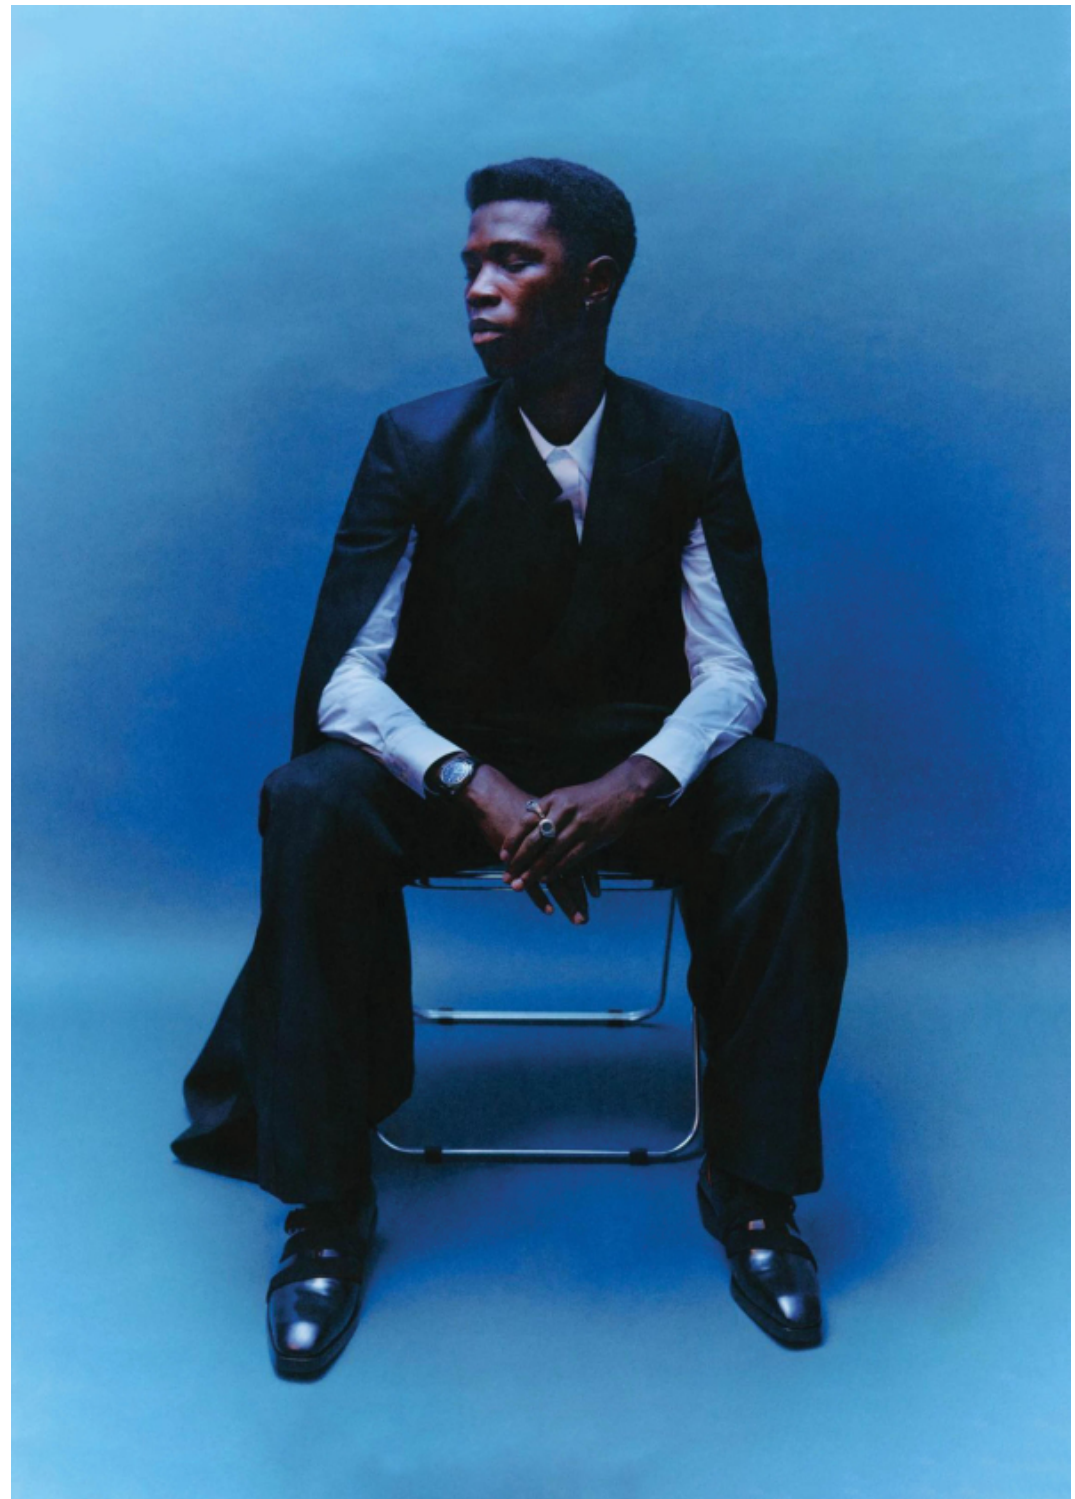

BRIAN KAMARA

.FASHION
FASHION MODEL MANAGEMENT
VIA G. SILVA 40 20149 MILANO T. +39 02 450601
WWW.FASHIONMODEL.IT
WWW.FASHIONINFLUENCERS.IT
@fashionmodel.it

HEIGHT 189
AGE 32
SIZE 36R
CHEST 37
WAIST 28 1/2
HIPS 36 1/2
SHOES 11
EYES BROWN
HAIR BLACK

ALTEZZA 189
TAGLIA 36R
PETTO 37
VITA 28 1/2
FIANCHI 36 1/2
SCARPE 11
OCCHI MARRONE
CAPELLI NERI

Brian Kamara

altezza: **189**

petto: **94**

vita: **72**

fianchi: **93**

scarpe: **45**

occhi: **marrone**

capelli: **nero**

height: **6,2 1/2**

chest: **37**

waist: **28 1/2**

hips: **36 1/2**

shoes: **11**

eyes: **brown**

hair: **black**

BOOK

J.LINDBERBERG

AIM HIGHER / FASHION COLLECTION / SS22

J.LINDBERBERG

AIM HIGHER / FASHION COLLECTION / SS22

SCAN ME 