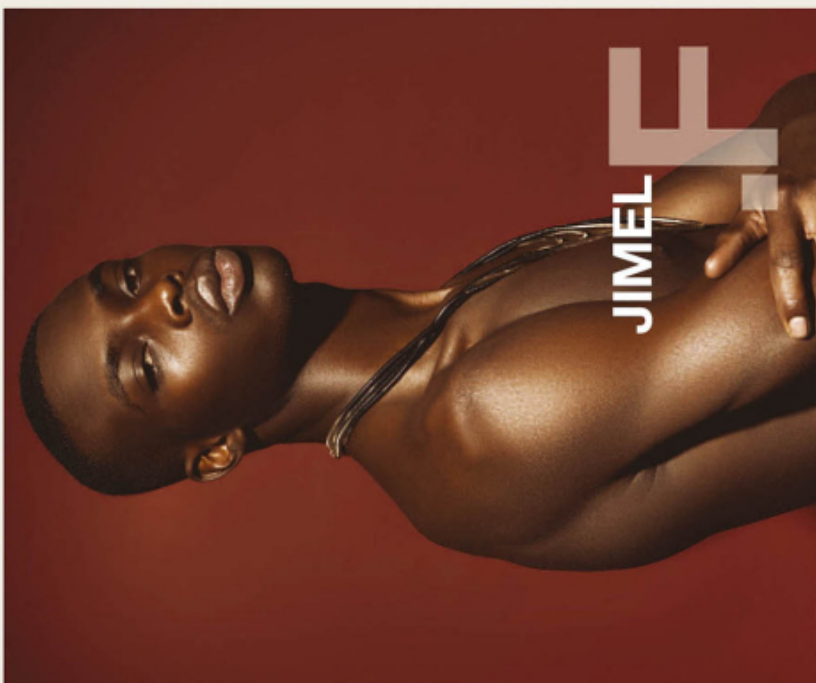

ALTEZZA 1,88
PESO 64
PETTO 94
VITA 76
FIANCHI 91
SCARPE 45
CAPELLI CASTANO SCURO
OCCHI MARRONE
BARBONI
COSTRUTTORE CASTANO SCURO
HAIR DARK BROWN

.FASHION
FASHION MODEL MANAGEMENT
VIA G. SILVANO, 20145 MILANO, T. +39 02 88981
WWW.FASHIONMODEL.IT
WWW.FASHIONINFLUENCERS.IT
@fashionmodel.it

height: **6,2**

chest: **37**

waist: **30**

hips: **36**

shoes: **11**

eyes: **brown**

hair: **dark brown**

BOOK