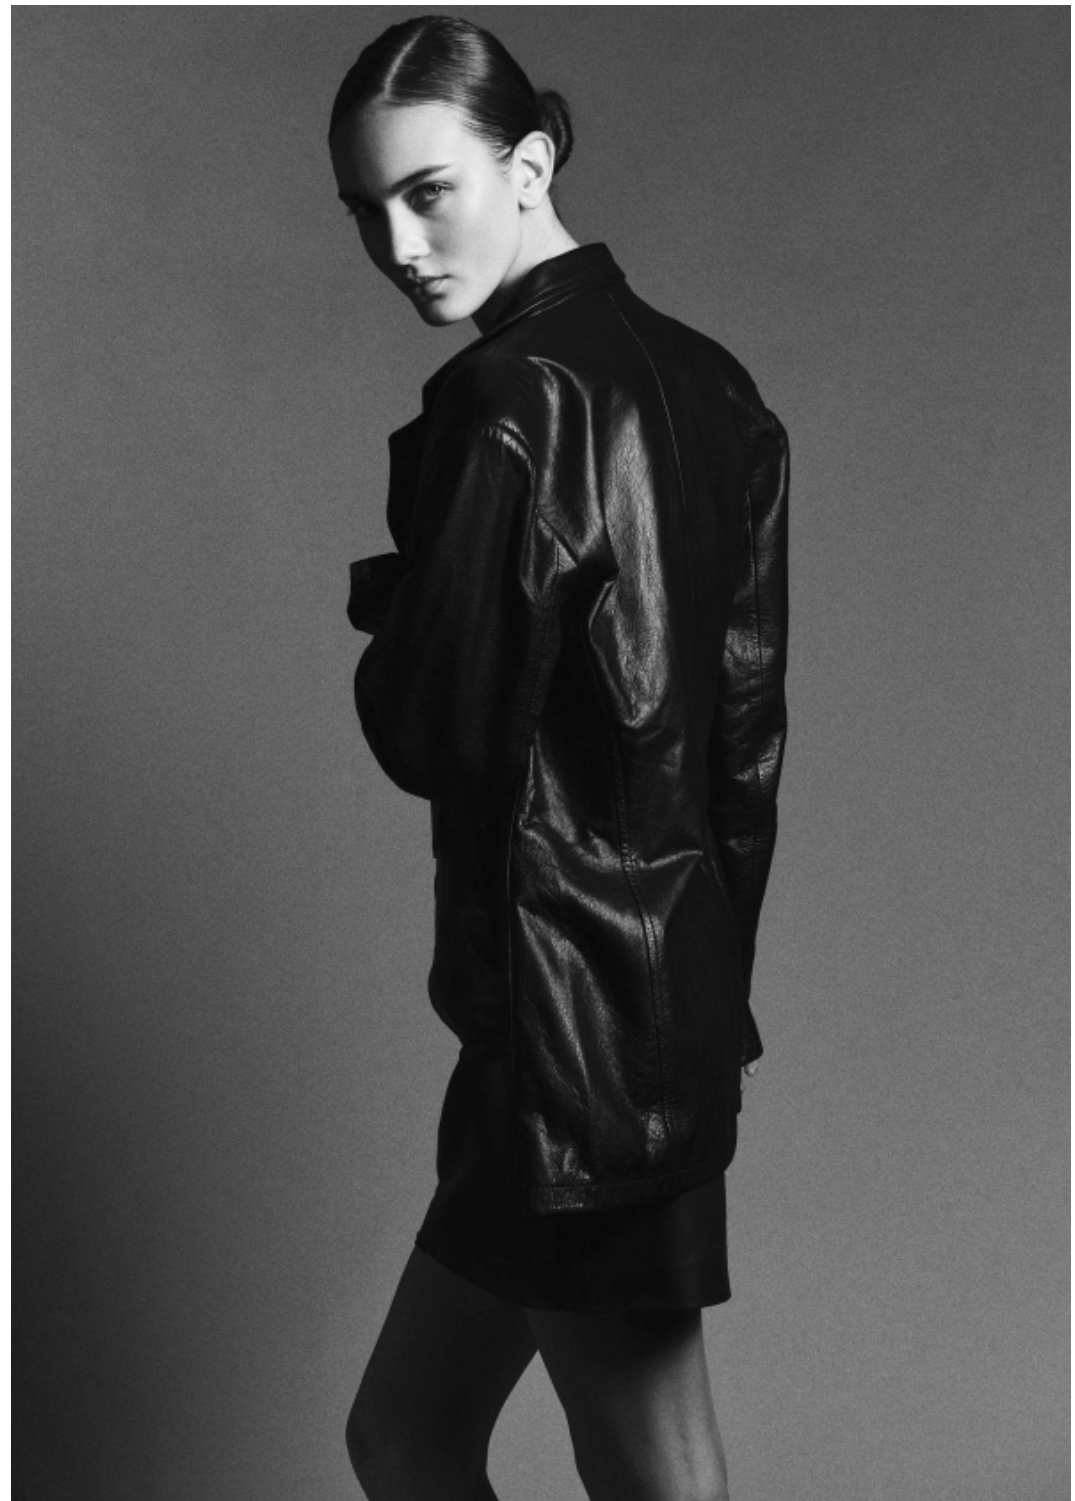

@aminasham

ALTEZZA	1,79	HEIGHT	6'10"
SENO	82	BUST	32 1/2
VITA	60	WAIST	23 1/2
FIANCHI	89	HIPS	35
SCARPE	40	SHOES	7
OCCHI	BLU	EYES	BLUE
CAPELLI	CASTANO CHIARO	HAIR	LIGHT BROWN

.FASHION
FASHION MODEL MANAGEMENT
VIA G. SALVA 40 20139 MILANO T. 02 70 000861
WWW.FASHIONMODEL.IT
@fashionmodel.it

height: **5,10 1/2**

bust: **32 1/2**

waist: **23 1/2**

hips: **35**

shoes: **7**

eyes: **blue**

hair: **brown**

BOOK