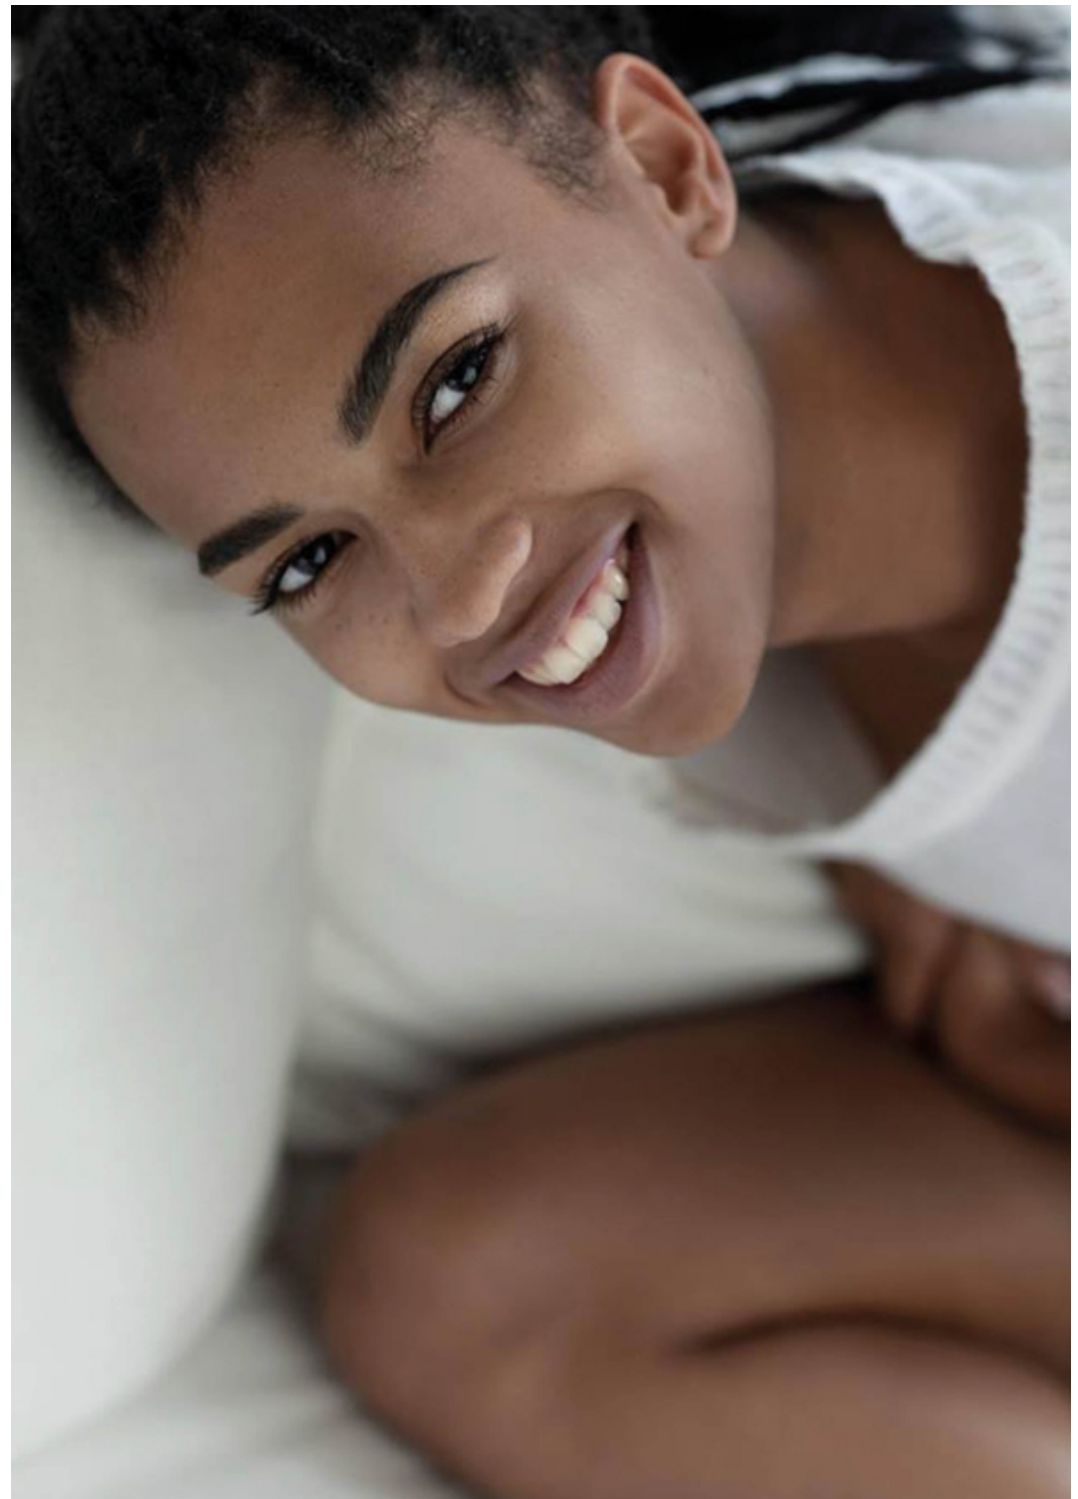

Lara N.

altezza: **174**

seno: **77**

vita: **58**

fianchi: **88**

scarpe: **37**

occhi: **marrone**

capelli: **nero**

height: **5,8 1/2**

bust: **30 1/2**

waist: **23**

hips: **34 1/2**

shoes: **4**

eyes: **brown**

hair: **black**

BOOK

OUTERWEAR

MONOCOLOUR

FW_21

A close-up photograph of a woman's face, focusing on her eyes, nose, and lips. She has a slight smile. A small YSL logo is visible in the upper right corner of the image.

8H OF COMFORT *
SUITABLE FOR
**SENSITIVE AND/OR
DRY LIPS & CHEEKS**

* CONSUMER TEST, 107 WOMEN

SCAN ME 