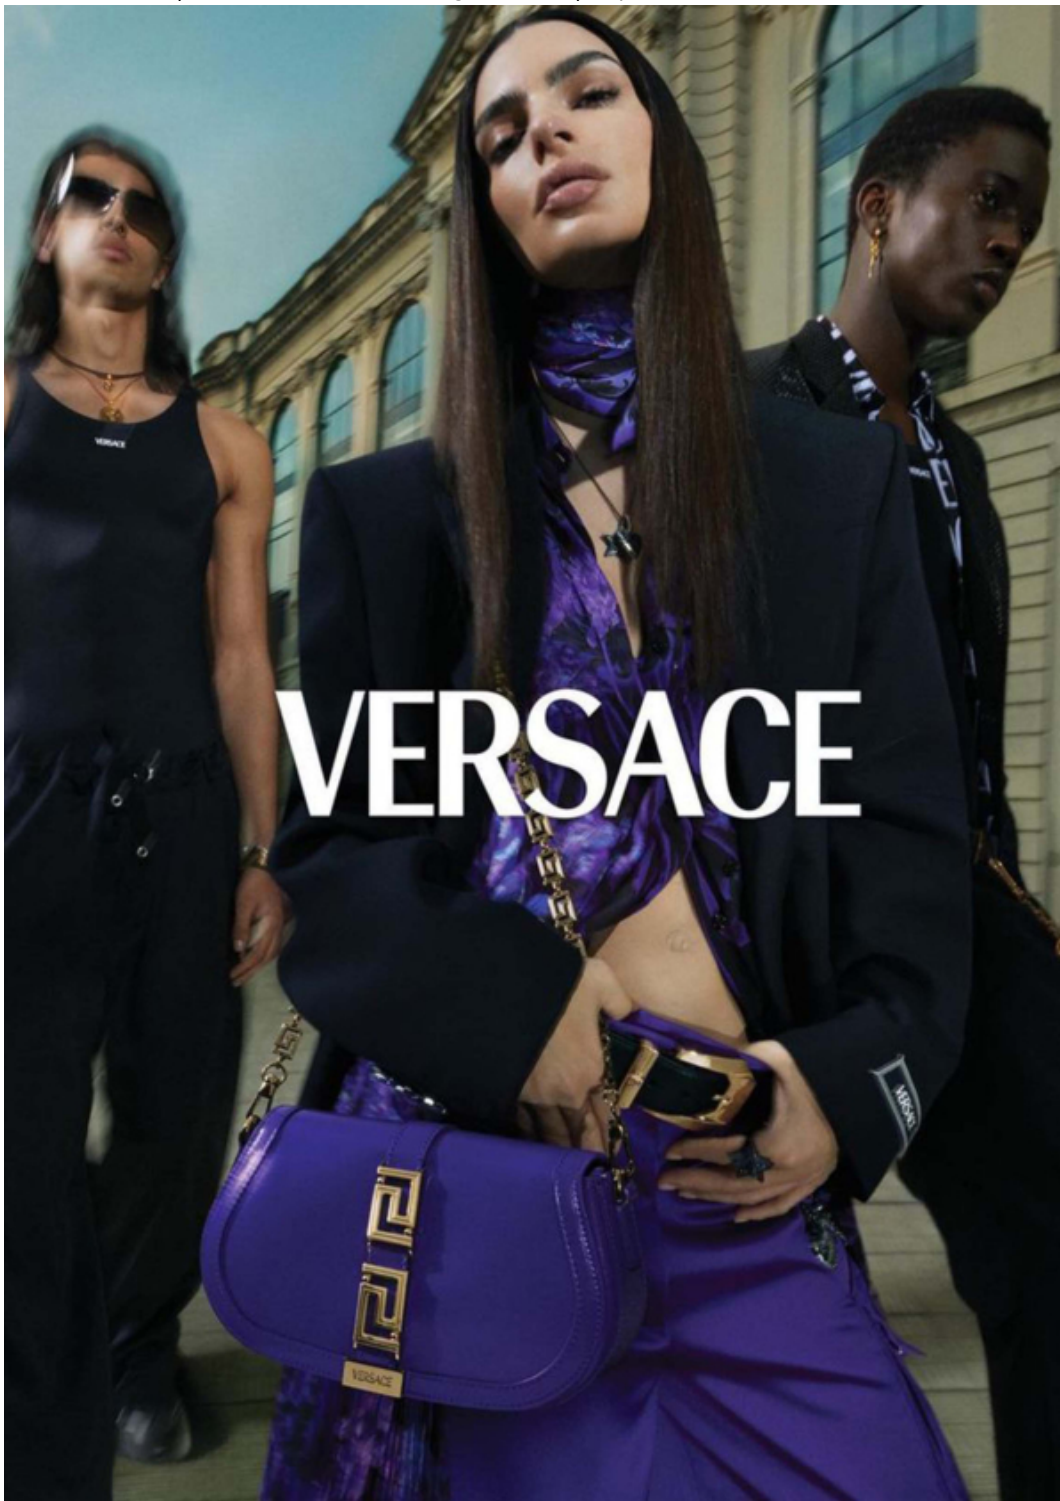

hips: **38**

shoes: **9.5**

eyes: **brown**

hair: **black**

BOOK

SCAN ME 