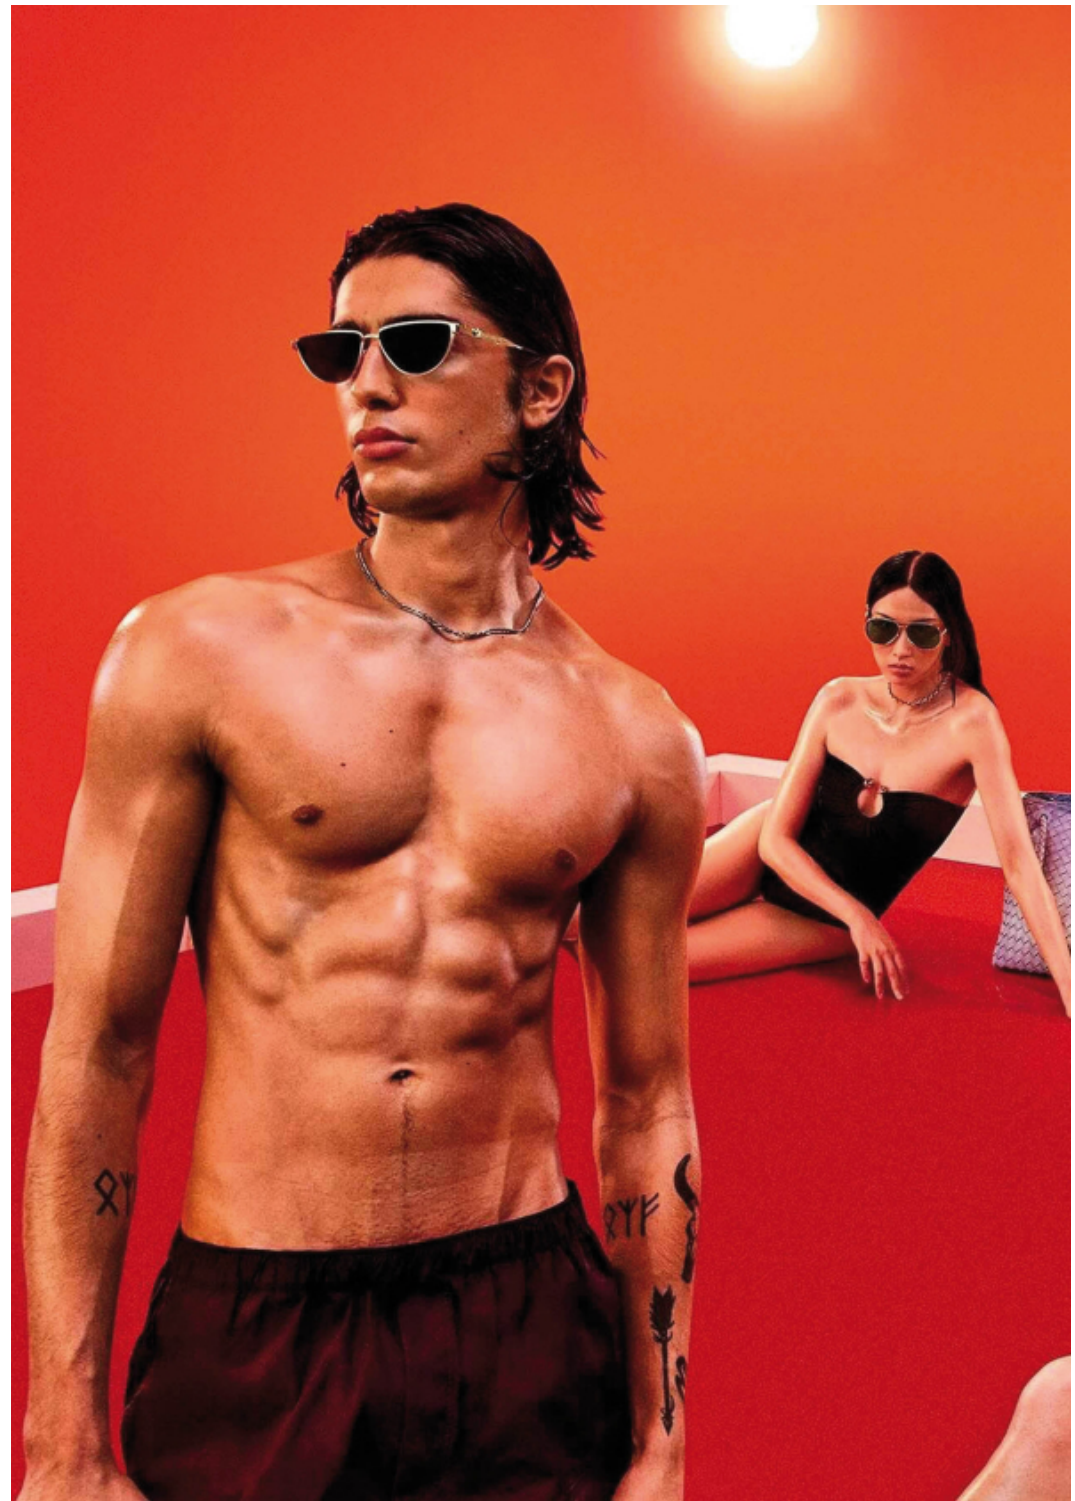

ALTEZZA 1.87
TACOLA 48/51
PESLO 78
PIGNO 104
FRANCHI 96
FRANCHI 96
COLLO 38
SCARPE 43.5
AVV. 100/104
CAPELLI NERI

HEIGHT 6'1 1/2
SIZE 48/51
WEIGHT 78
NECK 34
SHOES 43.5
HAIR BLACK

.FASHION
FASHION MODEL MANAGEMENT
VIA G. SERRA 40, 20149 MILANO T. +39 02 480651
WWW.FASHIONMODEL.IT
WWW.FASHIONINFLUENCERS.IT
@fashionmodel.it @fashionmodel.it

height: **6,1 1/2**

chest: **37 1/2**

waist: **28**

hips: **38**

shoes: **9.5**

eyes: **brown**

hair: **black**

BOOK