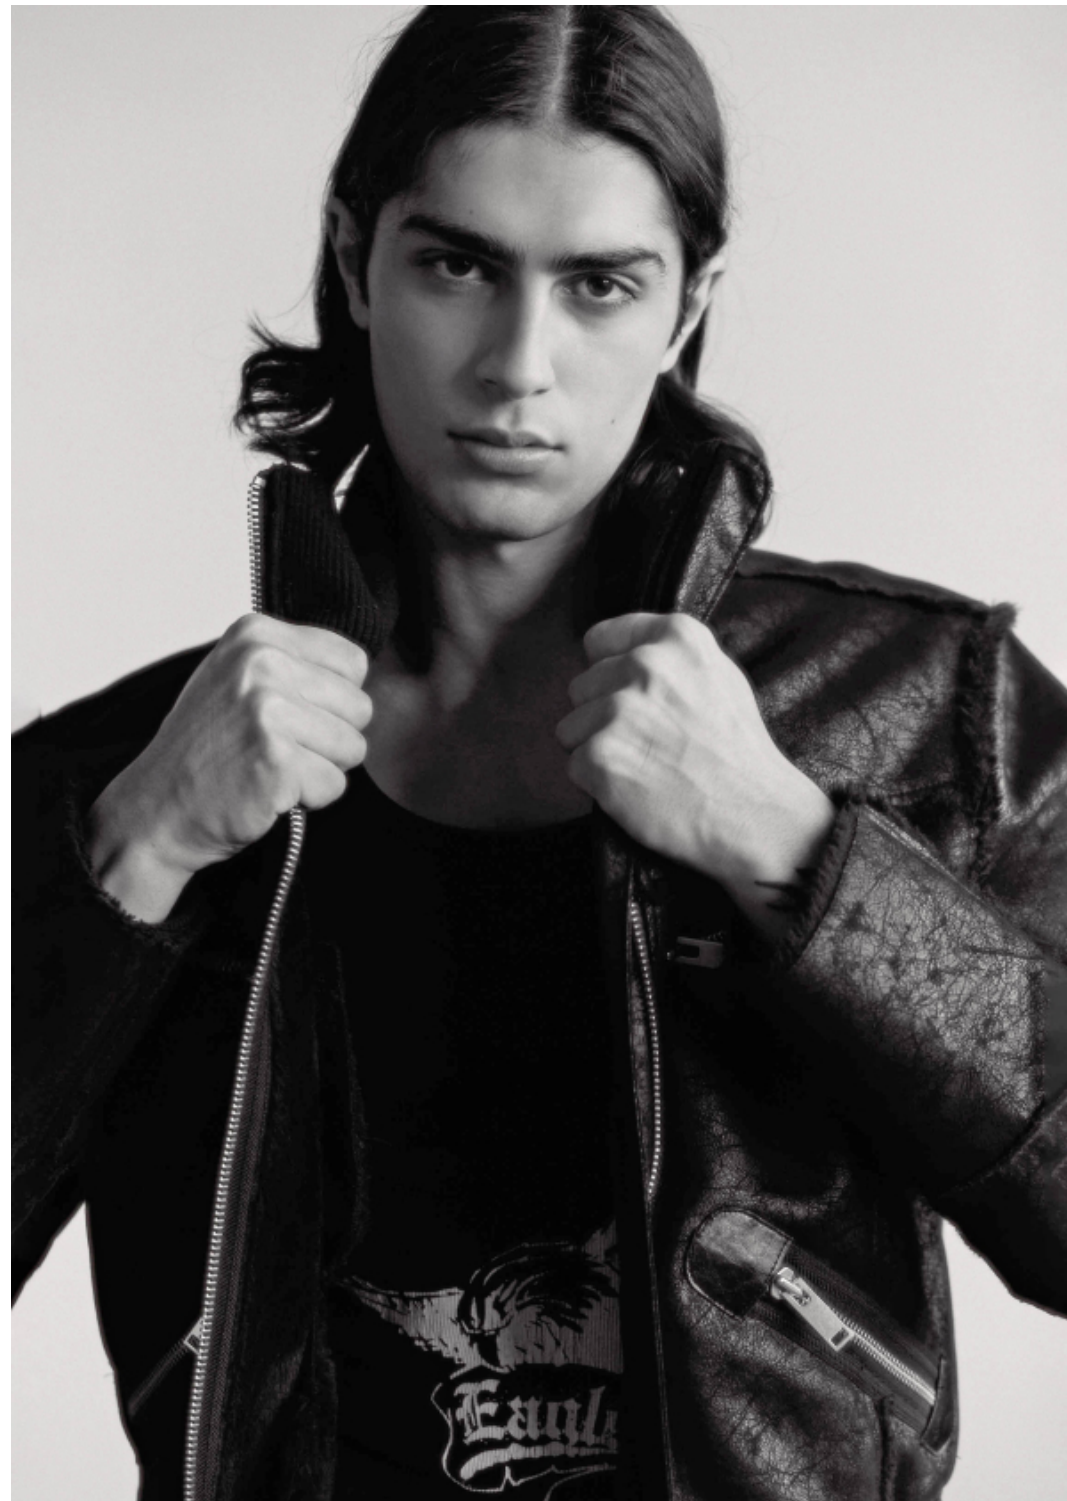

hips: **38**

shoes: **9.5**

eyes: **brown**

hair: **black**

BOOK

SCAN ME 