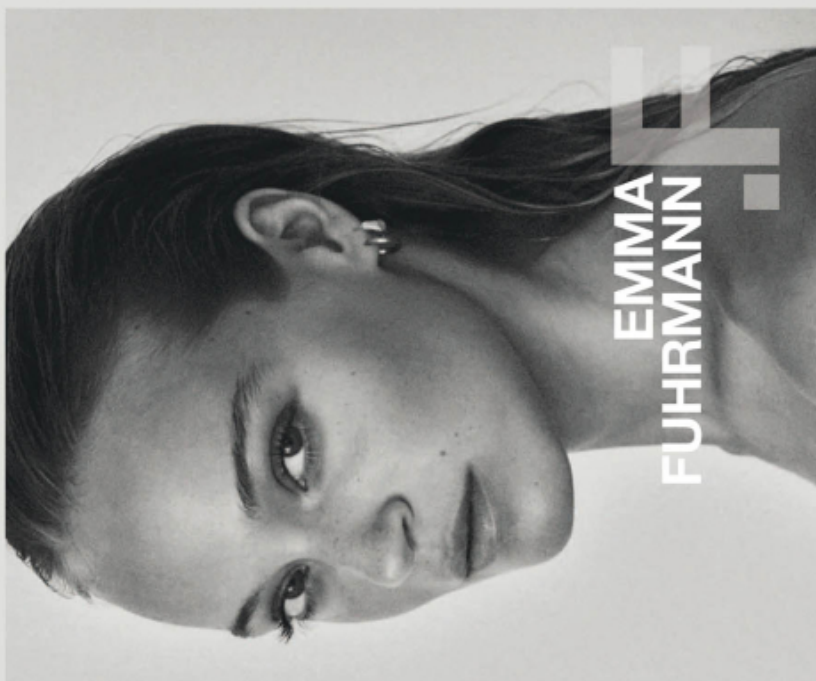

@emmafuhrmann7

ALTEZZA	1,77	HEIGHT	5'9 1/2
SENO	85	BUST	33 1/2
VITA	60	WAIST	23 1/2
FIANCHI	90	HIPS	35 1/2
SCARPE	39	SHOES	6
OCCHI	VERDI	EYES	GREEN
CAPELLI	BIONDI	HAIR	BLONDE

.FASHION
FASHION MODEL MANAGEMENT
VIA G. SELVA 40 20149 MILANO T. +39 02 483961
WWW.FASHIONMODEL.IT
WWW.FASHIONMAGAZINE.IT
WWW.FASHIONINFLUENCERS.IT
@fashionmodel.it @fashionmodel.it

Emma Fuhrmann

altezza: **177**

seno: **85**

vita: **60**

fianchi: **90**

scarpe: **39**

occhi: **blu**

capelli: **biondi**

height: **5,9 1/2**

bust: **33 1/2**

waist: **23 1/2**

hips: **35 1/2**

shoes: **6**

eyes: **blue**

hair: **blond**

BOOK