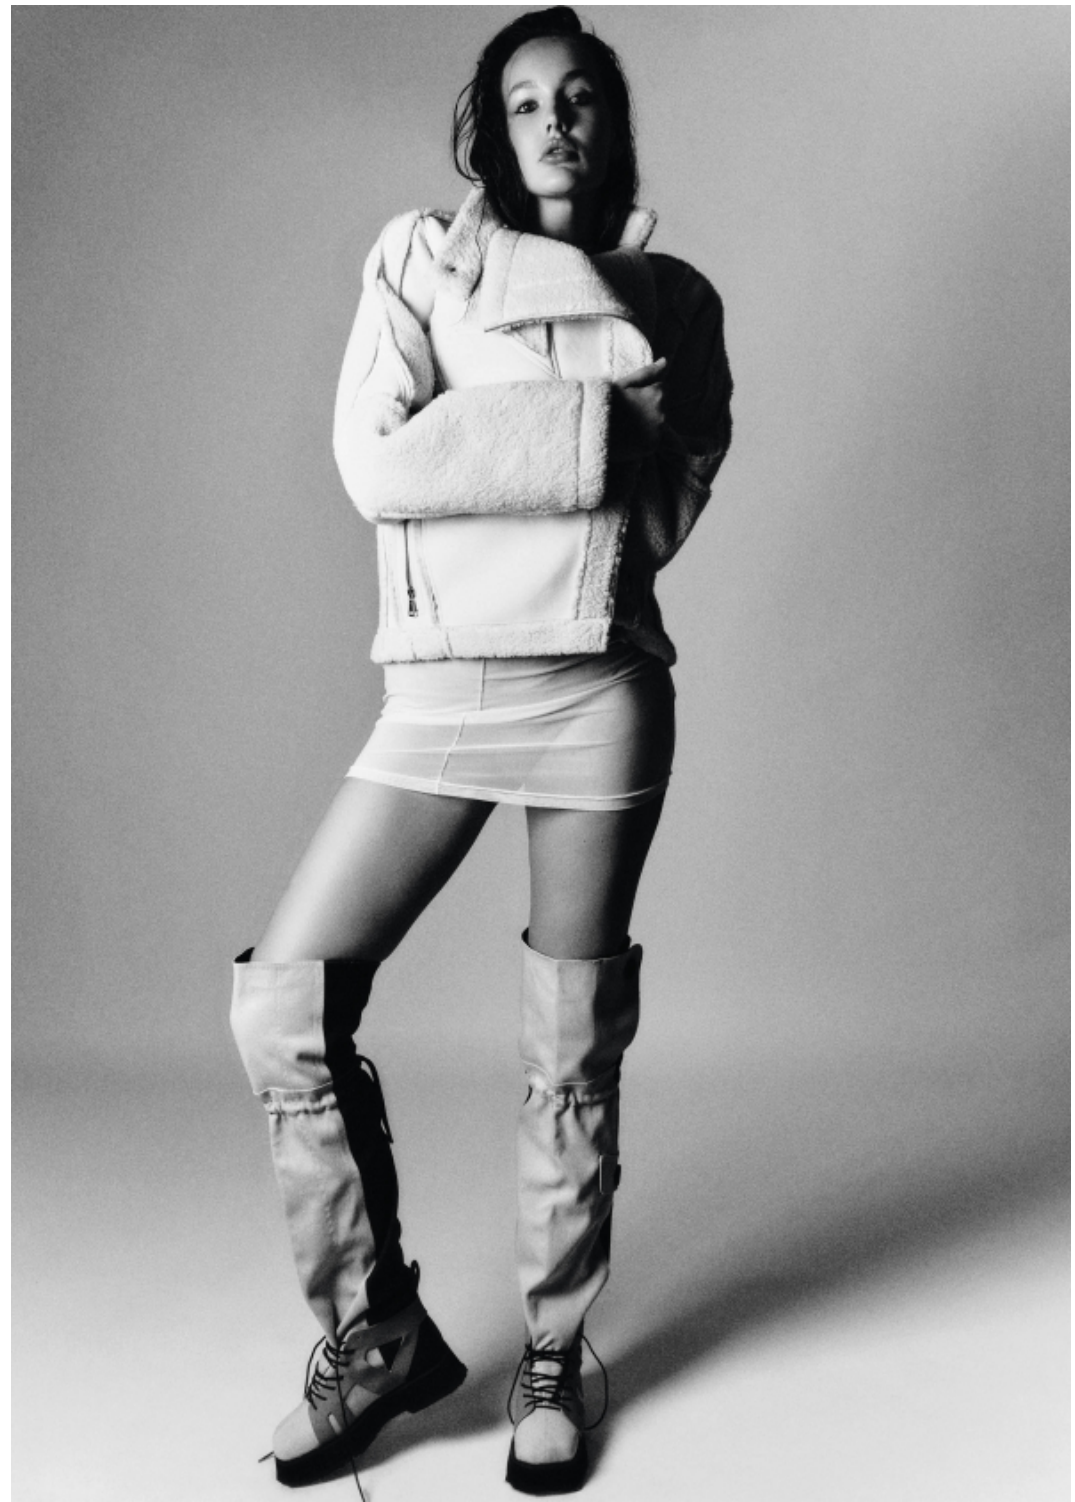

ALTEZZA	1,81	HEIGHT	8'11"
SENO	88	BUST	36"
VITA	77	WAIST	30"
FIANCHI	97	HIPS	41"
SCARPE	40	SHOES	9
OCCHI	GRIGIO BLU	EYES	GREY BLUE
CAPELLI	CASTANI	HAIR	BROWN

@fashionmodel.it  
@fashionmodel.it  
@fashionmodel.it

## Diana Shamara

altezza: **181**

seno: **88**

vita: **77**

fianchi: **97**

scarpe: **40**

occhi: **grigio-blu**

capelli: **castani**

height: **5,11 1/2**

bust: **34 1/2**

waist: **30 1/2**

hips:

shoes: **7**

eyes: **blue-grey**

hair: **brown**

BOOK