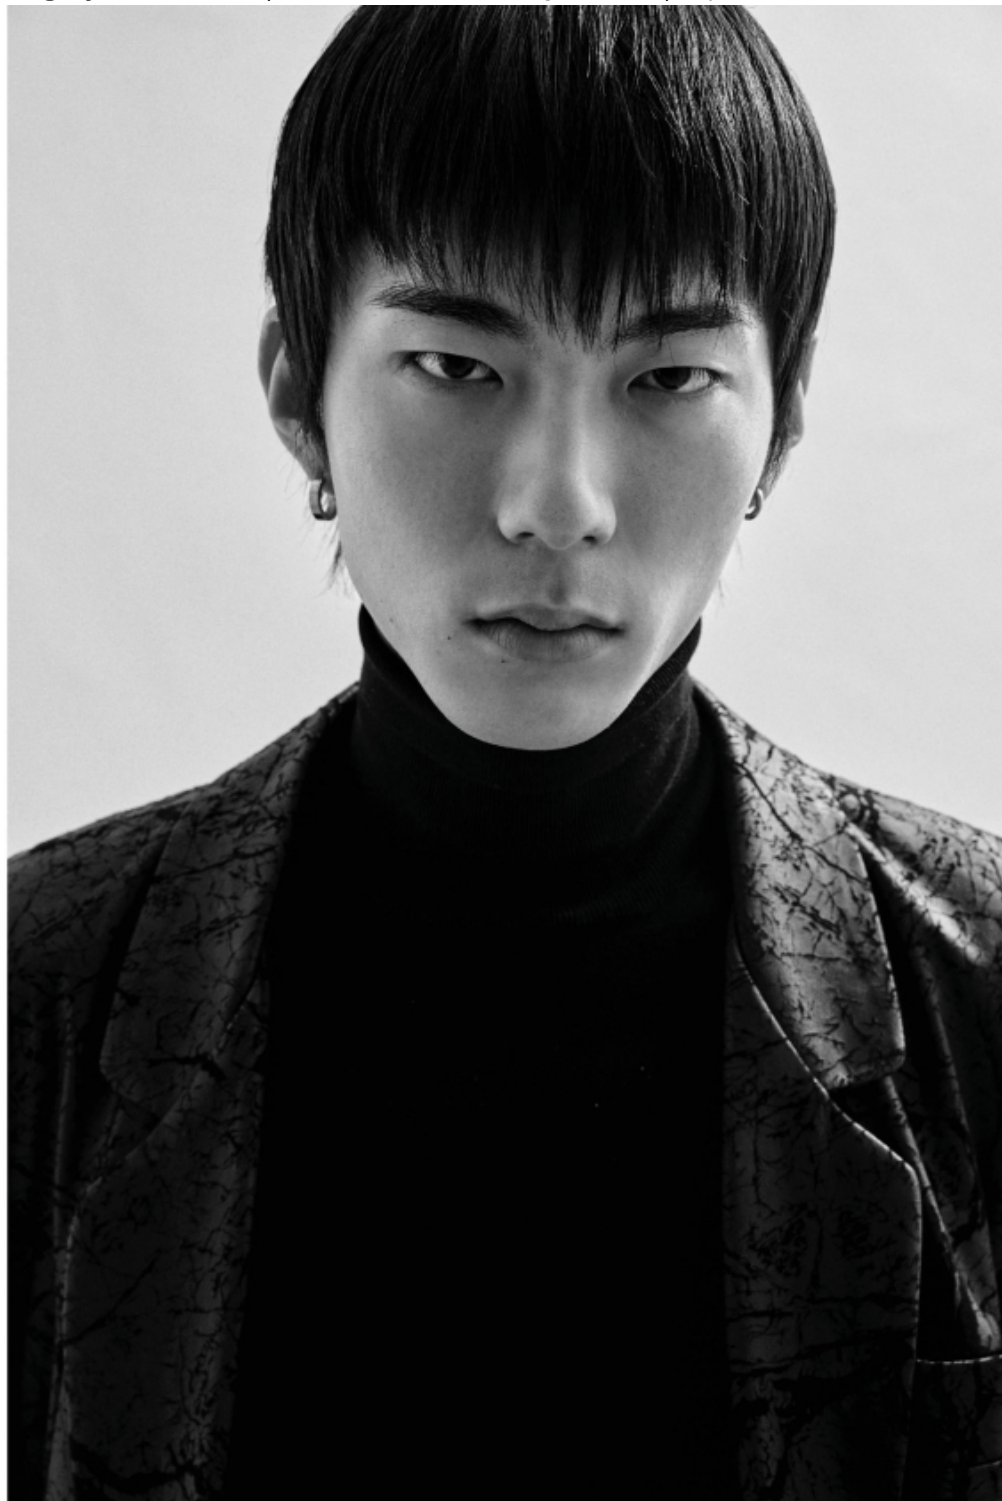

Young Hyo Park

altezza: **188**

petto: **89**

vita: **72**

fianchi: **91**

scarpe: **43**

occhi: **marroni**

capelli: **neri**

height: **6,2**

chest: **35**

waist: **28 1/2**

hips: **36**

shoes: **9**

eyes: **brown**

hair: **black**

BOOK