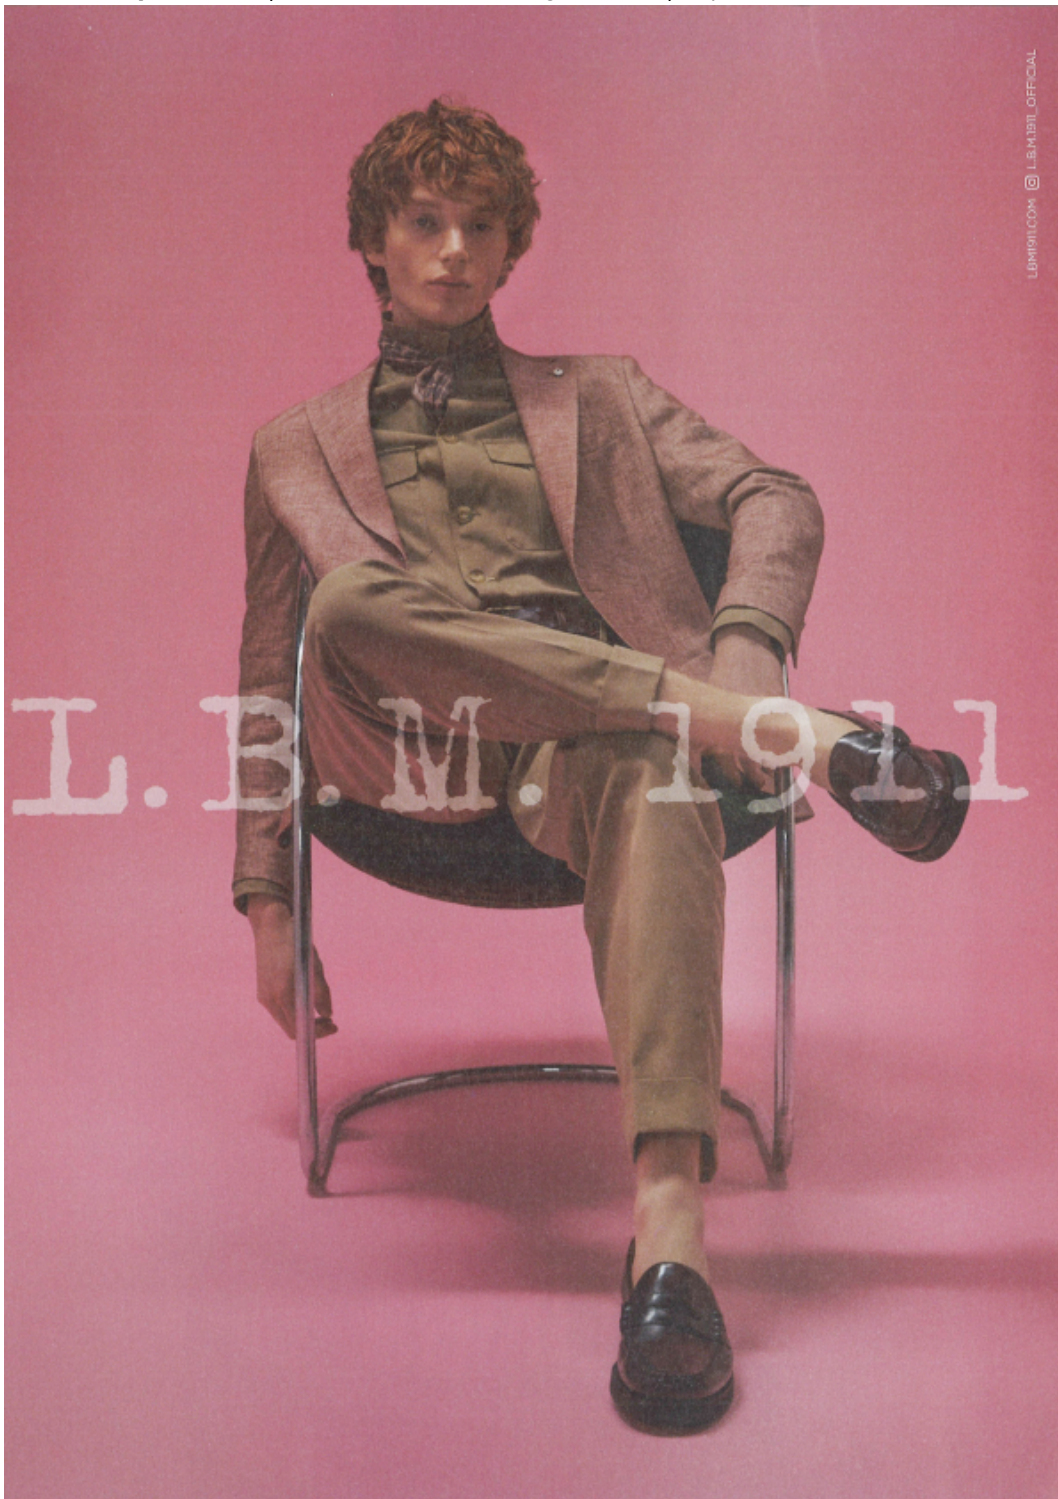

@calumharper16

ALTEZZA 1,87  
ITALIA  
MILANO 48/48  
MISURE 89  
VITA 69  
FIANCHI 84  
SCARPE 44  
CAPELLI ROSSI

HEIGHT 6'2  
SIZE 36/36  
WEIGHT 75  
HAIR RED  
EYES BLUE  
COLLAR 15 1/2  
SHOES 11 US  
HAIR RED

height: **6,1 1/2**

chest: **35**

waist: **27**

hips: **33**

shoes: **10**

eyes: **blue**

hair: **red**

BOOK