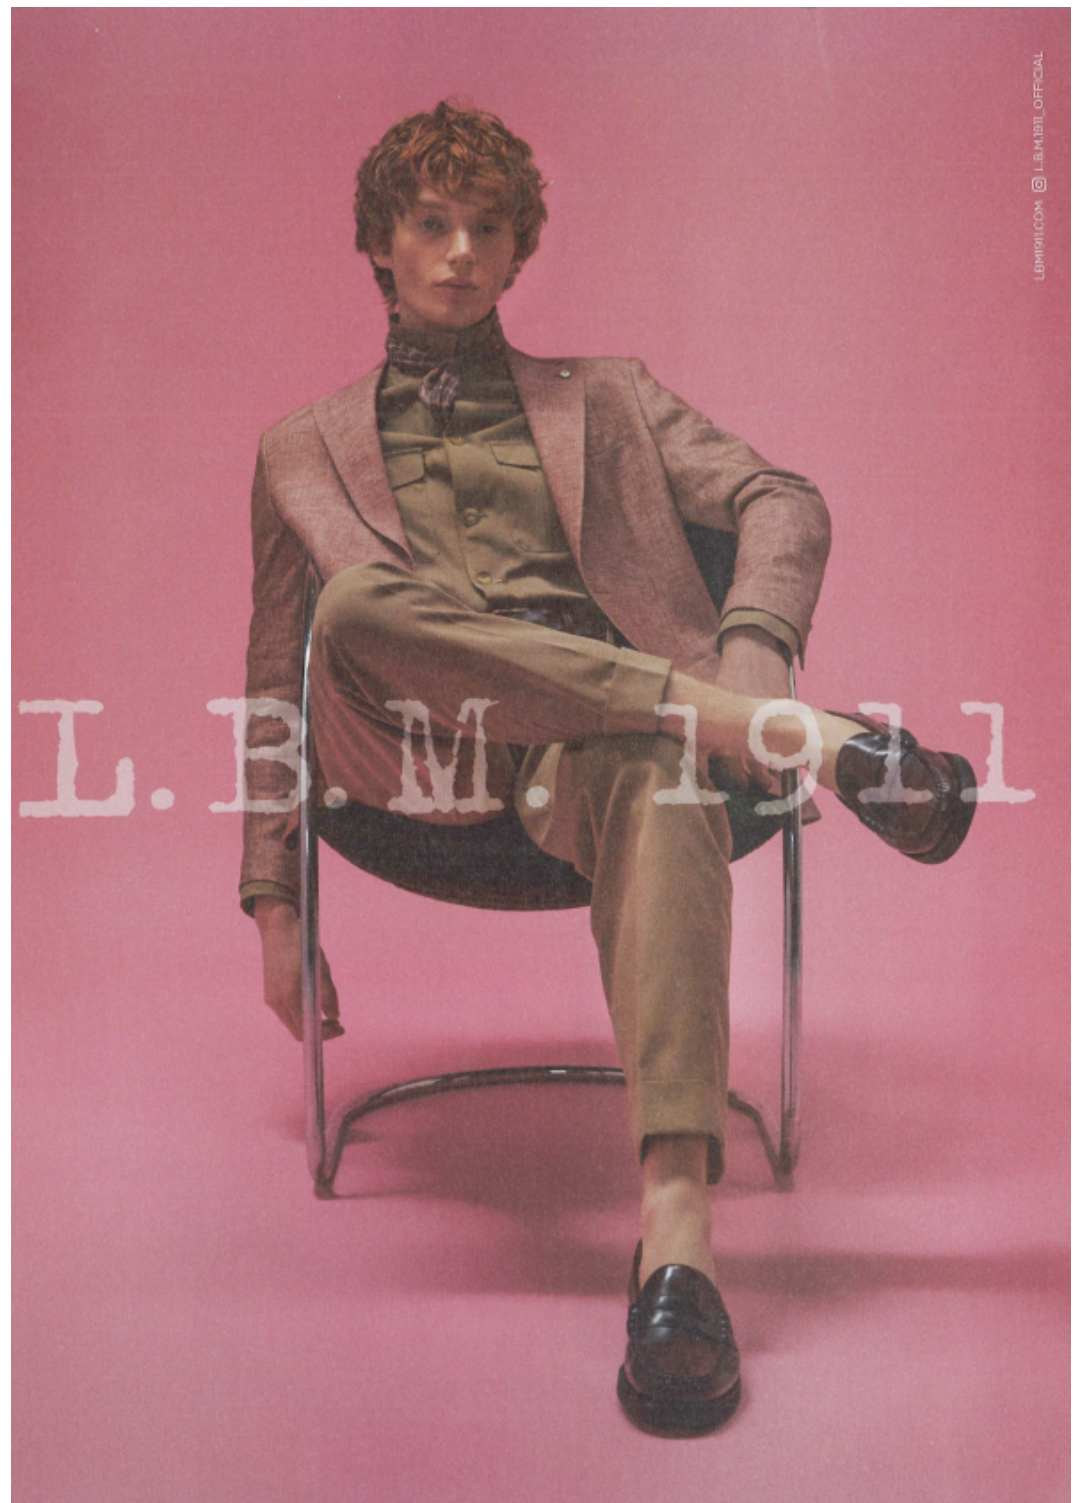

@calumharper16

ALTEZZA 1,87
ITALIA
MILANO 48/48
MISURE 88
VITA 69
FIANCHI 84
SCARPE 44
CAPELLI ROSSI

HEIGHT 6'2
SIZE 36/36
WEIGHT 75
HAIR RED
EYES BLUE
COLLAR 15 1/2
SHOES 11 US
HAIR RED

.F FASHION
FASHION MODEL MANAGEMENT
VIA G. SEVA 40 20149 MILANO T. +39 02 498861
WWW.FASHIONMODEL.IT
WWW.FASHIONINFLUENCERS.IT
@fashionmodel.it

#ENTREVISTA #OPINIÃO #CRÔNICA #REPORTAGEM #MODA #LIFESTYLE

ALL
ABOUT
GQ
NIGHT
OF THE
YEAR

LONG LIVE

CALUM HARPER

L.B.M. 1911

ISSUE 37

FLANELLE

The Interlace Edition