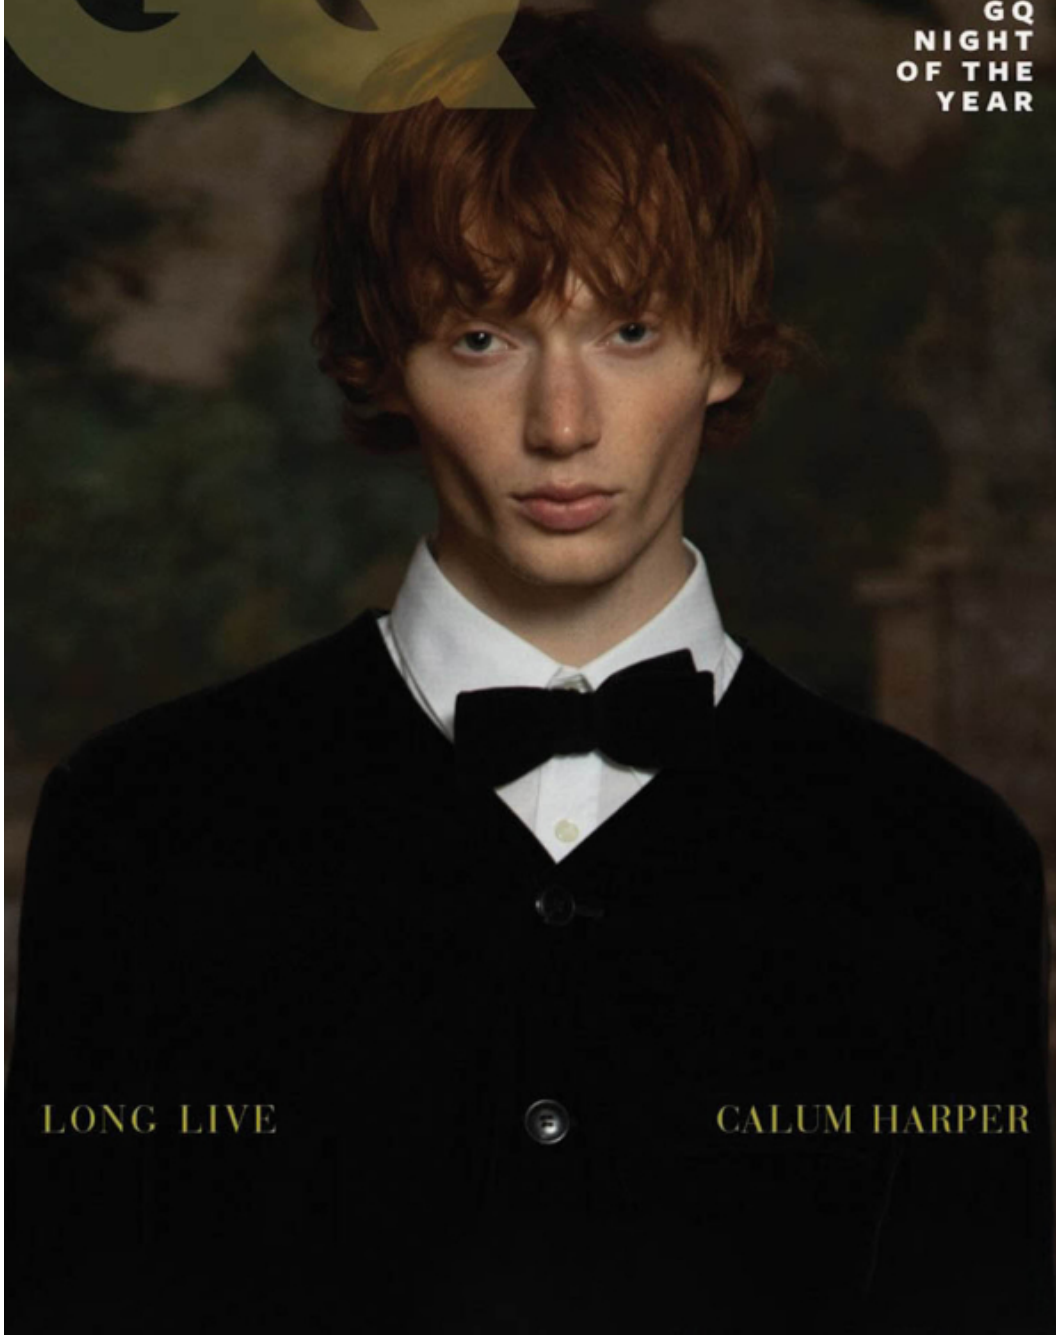

ALL
ABOUT
GQ
NIGHT
OF THE
YEAR

LONG LIVE

CALUM HARPER