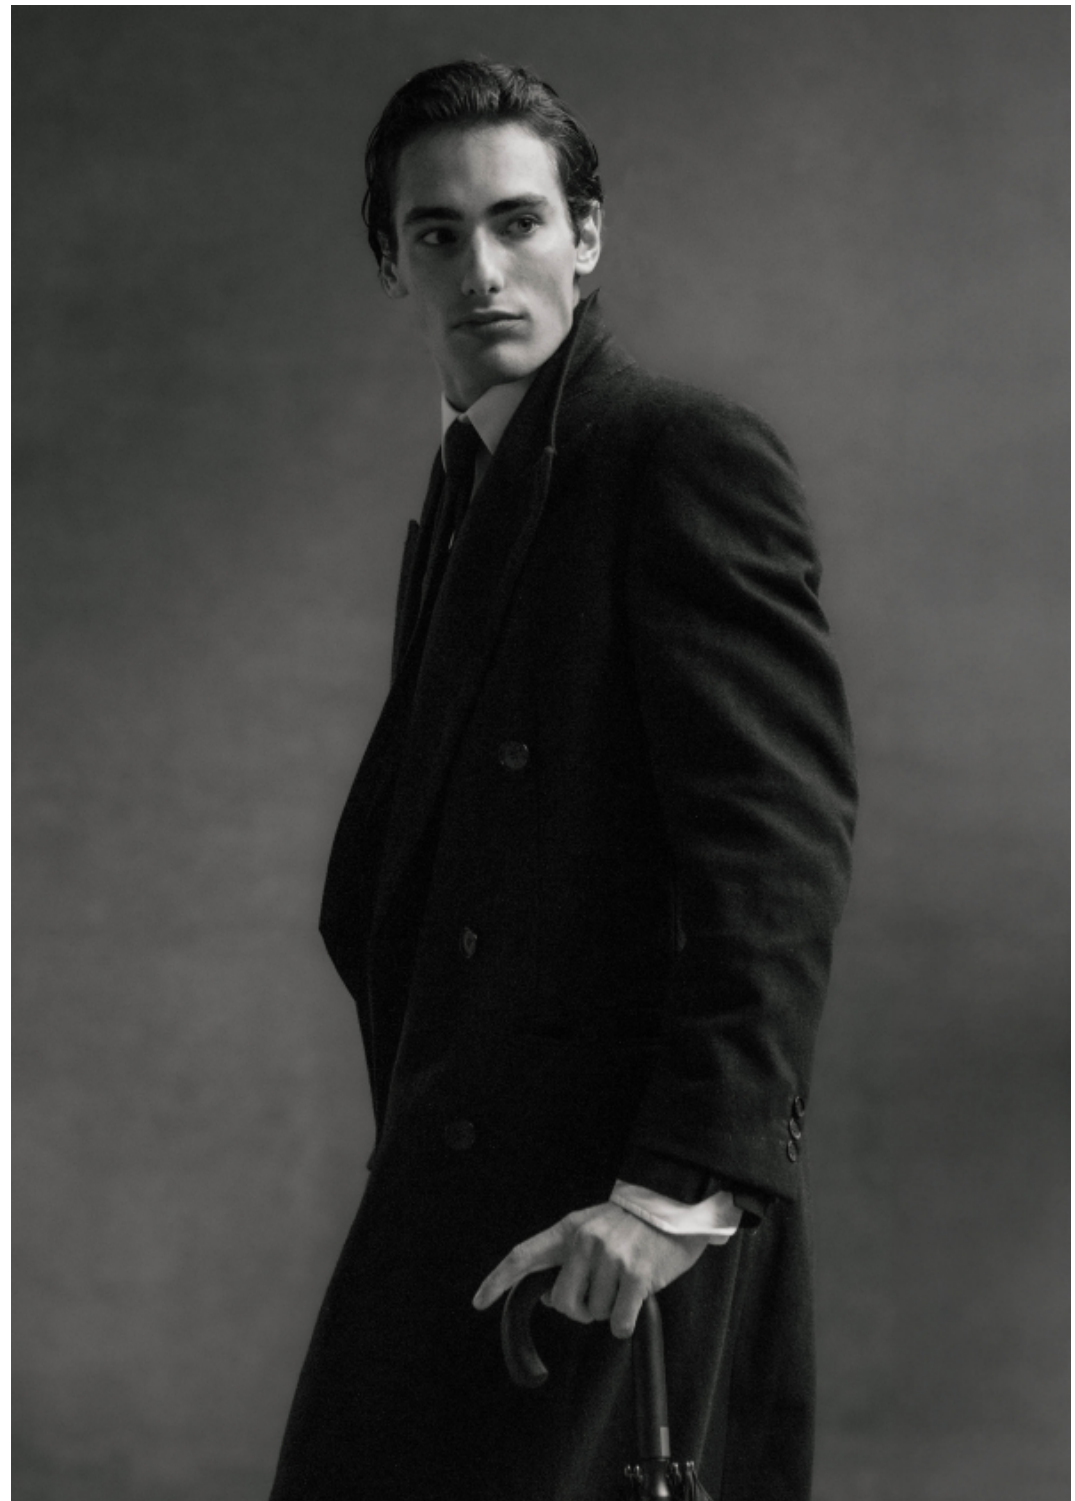

POLO

@dodofm_milano

DODO .F

ALTEZZA 1,86
PESO 70
PETTO 100
VITA 78
FIANCHI 100
PUNTO INT 88
SOLLE 45
OCCHI BLU
CAPELLI BIONDO SCURO

HAIR DARK BLONDE

HEIGHT 6'11"
WEIGHT 155
CHEST 39 1/2
WAIST 29 1/2
HIPS 39 1/2
INSEAM 32 1/2
SHOES 11
EYES BLUE
HAIR DARK BLONDE

shoes: **11**

eyes: **blue**

hair:

BOOK

SCAN ME 