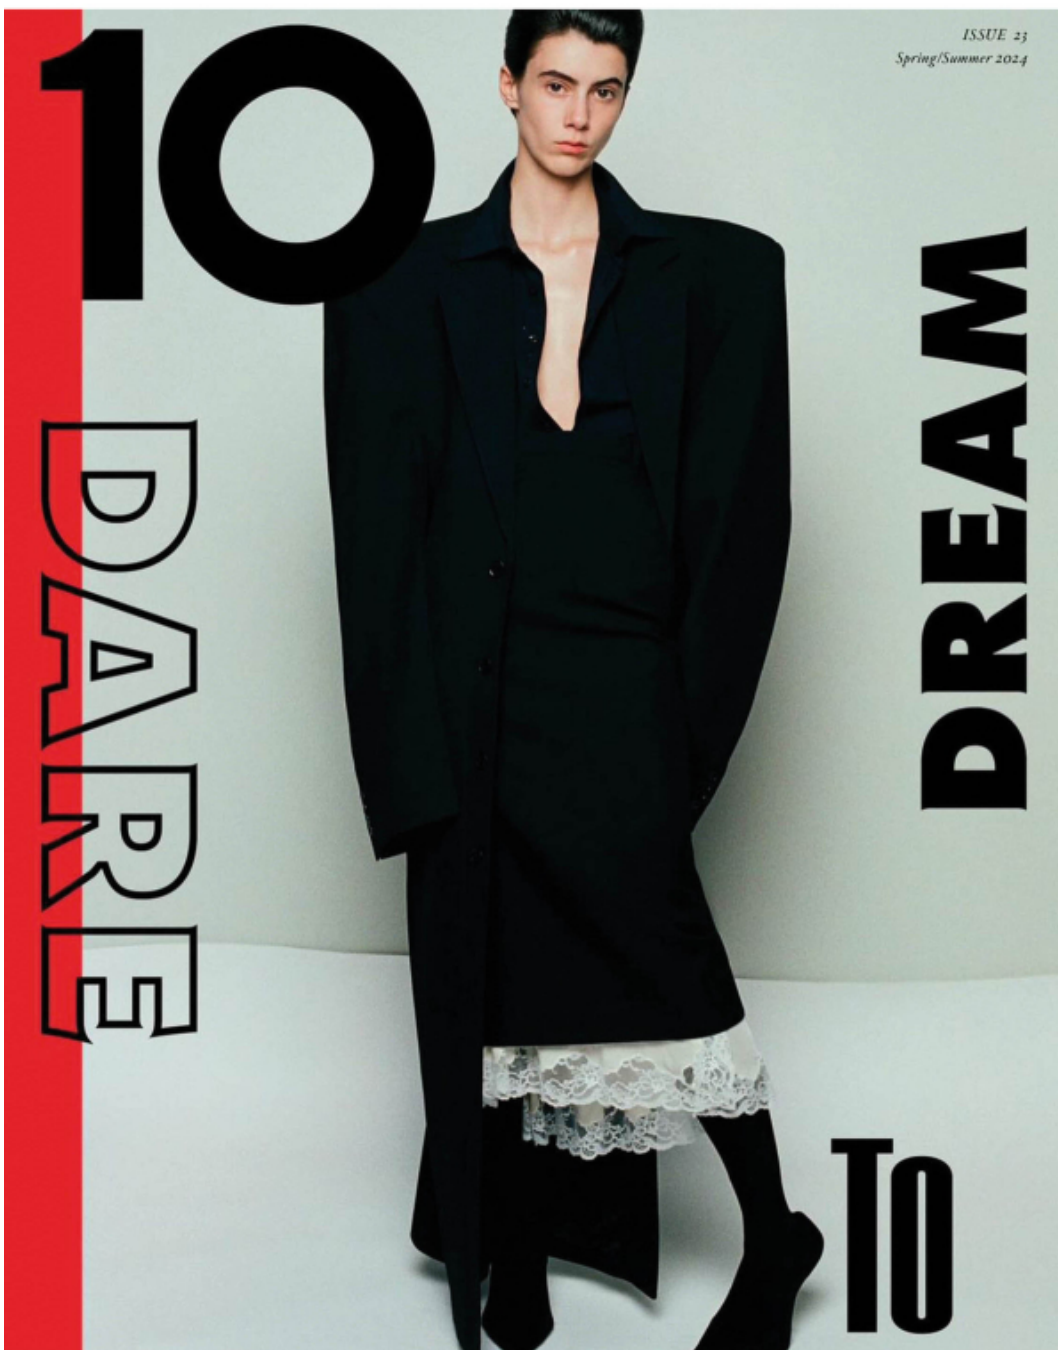

ROXANE PLAZA .F

ROXANE PLAZA

.FASHION
FASHION MODEL MANAGEMENT
VIA G. SELVA 40 20149 MILANO T. +39 02 680861
WWW.FASHIONMODEL.IT
WWW.FASHIONINFLUENCERS.IT
@fashionmodel.it

@roxaneplaza_

ALTEZZA	1,80	HEIGHT	6'11
SENO	75	BUST	29 1/2
VITA	50	WAIST	23
FIANCHI	87	HIPS	34 1/2
SCARPE	39	SHOES	6
OCCHI	MARRONI	EYES	BROWN
CAPELLI	NERI	HAIR	BROWN

Roxane Plaza

altezza: **180**

seno: **75**

vita: **58**

fianchi: **87**

scarpe: **39**

occhi: **marrone**

capelli: **nero**

height: **5,11**

bust: **29 1/2**

waist: **23**

hips: **34 1/2**

shoes: **6**

eyes: **brown**

hair: **black**

BOOK