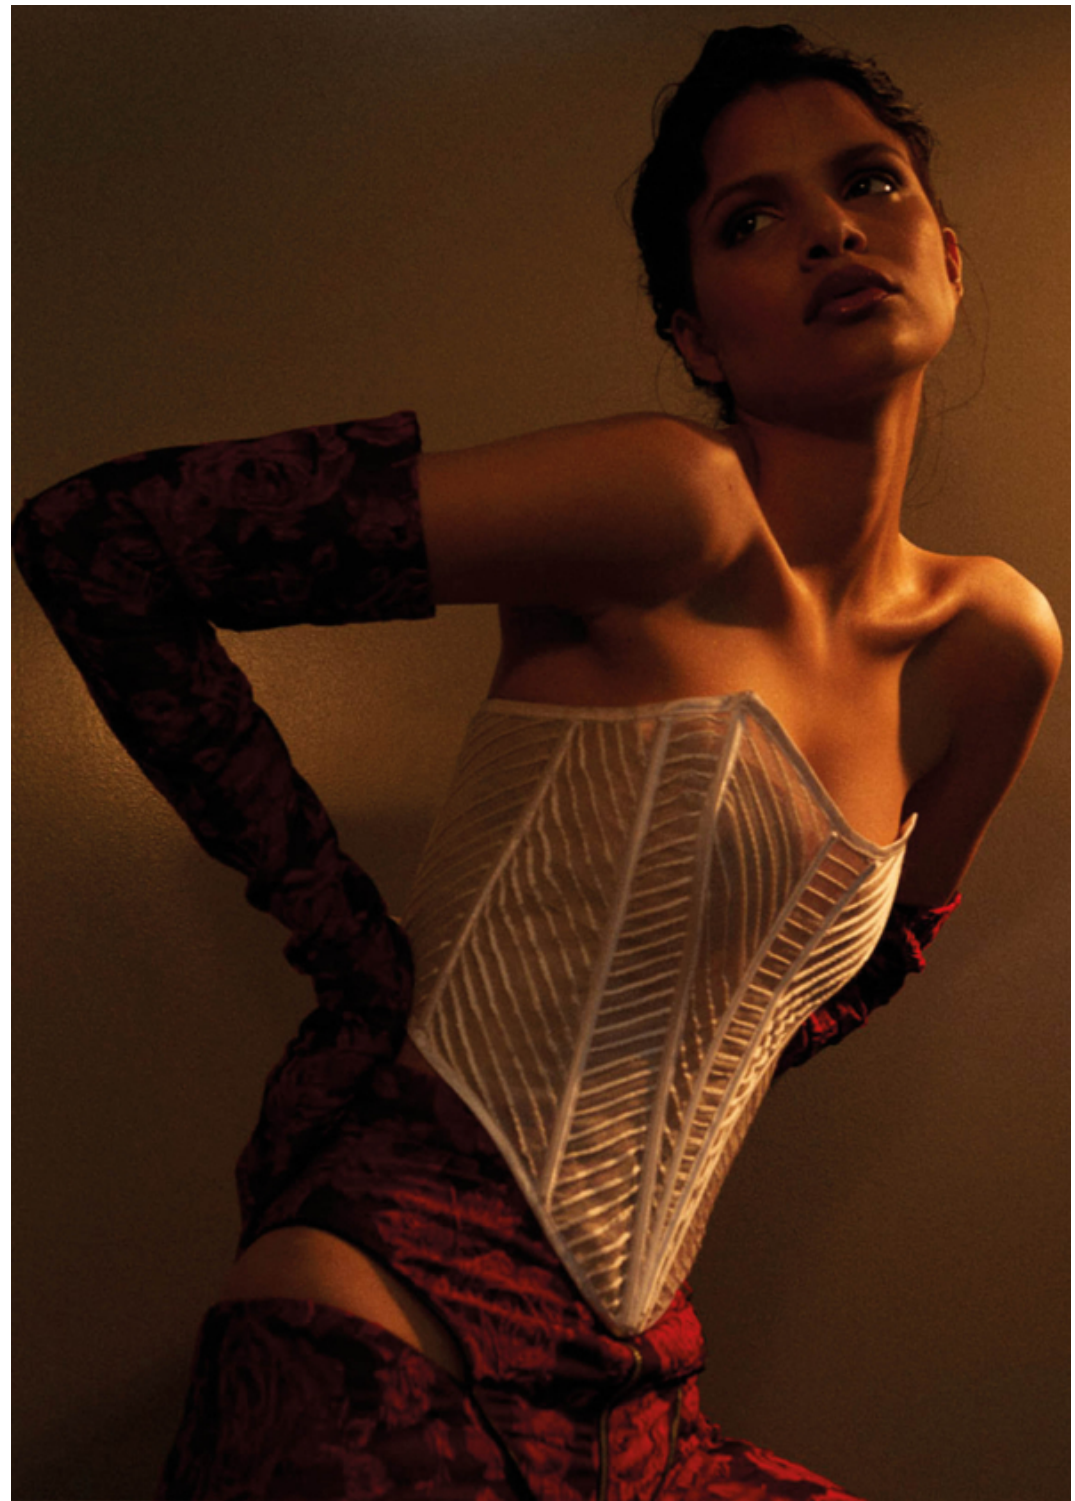

ALTEZZA	1,80	HEIGHT	6'11"
SENO	81	BUST	32
VITA	60	WAIST	23 1/2
FIANCHI	89	HIPS	35
SCARPE	40	SHOES	7
OCCHI	MARRONI	EYES	BROWN
CAPELLI	CASTANI	HAIR	BROWN

@javielis

**.FASHION**  
FASHION MODEL MANAGEMENT  
VIA G. SELVA 40 - 20149 MILANO T. +39 (02) 490861  
WWW.FASHIONMODEL.IT  
@fashionmodel.it

height: **5,11**

bust: **31 1/2**

waist: **23 1/2**

hips: **35 1/2**

shoes: **7**

eyes: **brown**

hair: **brown**

**BOOK**