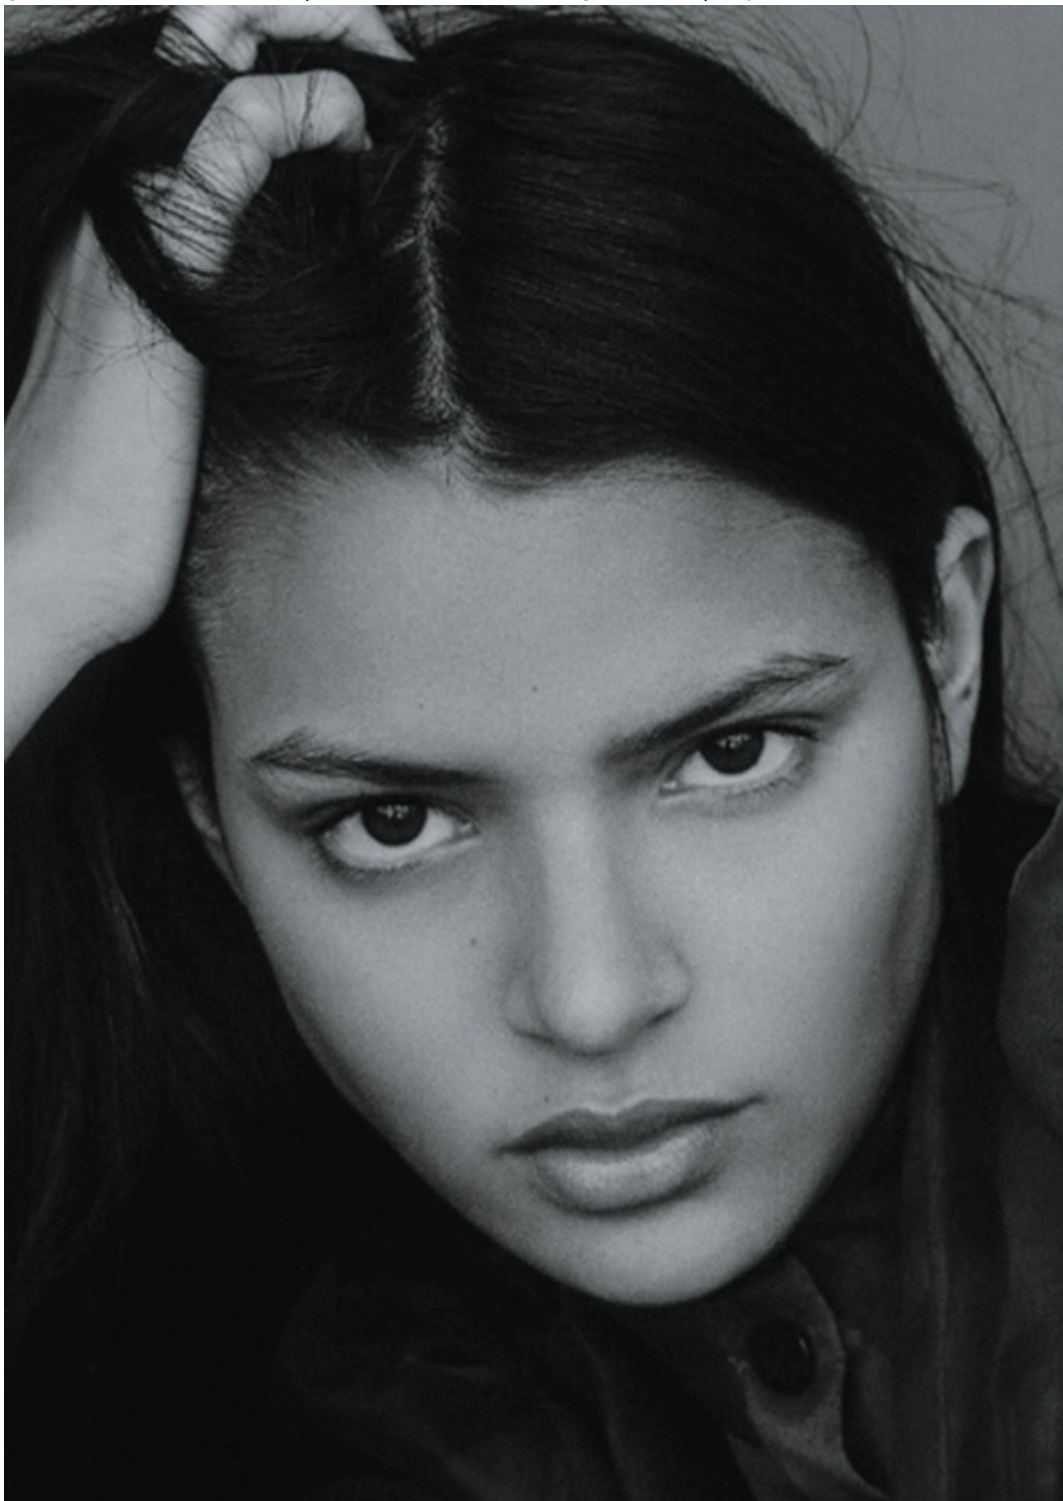

ALTEZZA	1,80	HEIGHT	6'11"
SENO	81	BUST	32
VITA	60	WAIST	23 1/2
FIANCHI	89	HIPS	35
SCARPE	40	SHOES	7
OCCHI	MARRONI	EYES	BROWN
CAPELLI	CASTANI	HAIR	BROWN

@javielis

**.FASHION**  
FASHION MODEL MANAGEMENT  
VIA G. SELVA 40 - 20149 MILANO T. +39 (02) 490861  
WWW.FASHIONMODEL.IT  
@fashionmodel.it

height: **5,11**

bust: **31 1/2**

waist: **23 1/2**

hips: **35 1/2**

shoes: **7**

eyes: **brown**

hair: **brown**

**BOOK**