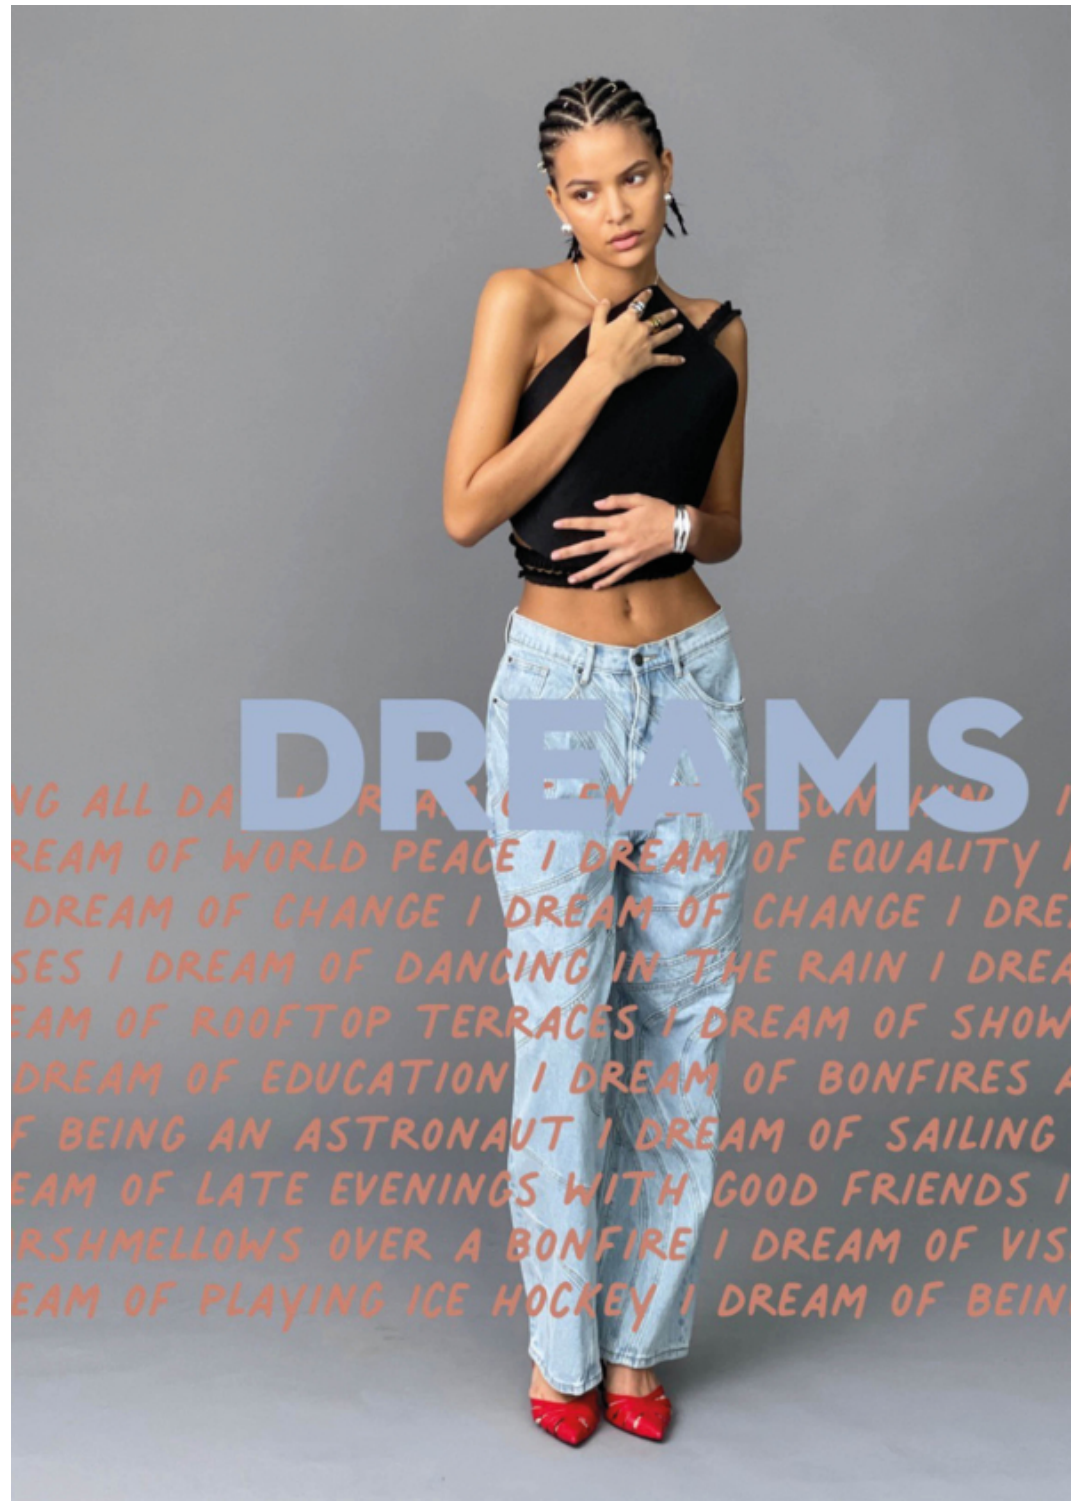

ALTEZZA	1,80	HEIGHT	6'11"
SENO	81	BUST	32
VITA	60	WAIST	23 1/2
FIANCHI	89	HIPS	35
SCARPE	40	SHOES	7
OCCHI	MARRONI	EYES	BROWN
CAPELLI	CASTANI	HAIR	BROWN

@javielis

**.FASHION**  
FASHION MODEL MANAGEMENT  
VIA G. SELVA 40 - 20149 MILANO T. +39 (02) 490861  
WWW.FASHIONMODEL.IT  
@fashionmodel.it

height: **5,11**

bust: **31 1/2**

waist: **23 1/2**

hips: **35 1/2**

shoes: **7**

eyes: **brown**

hair: **brown**

**BOOK**