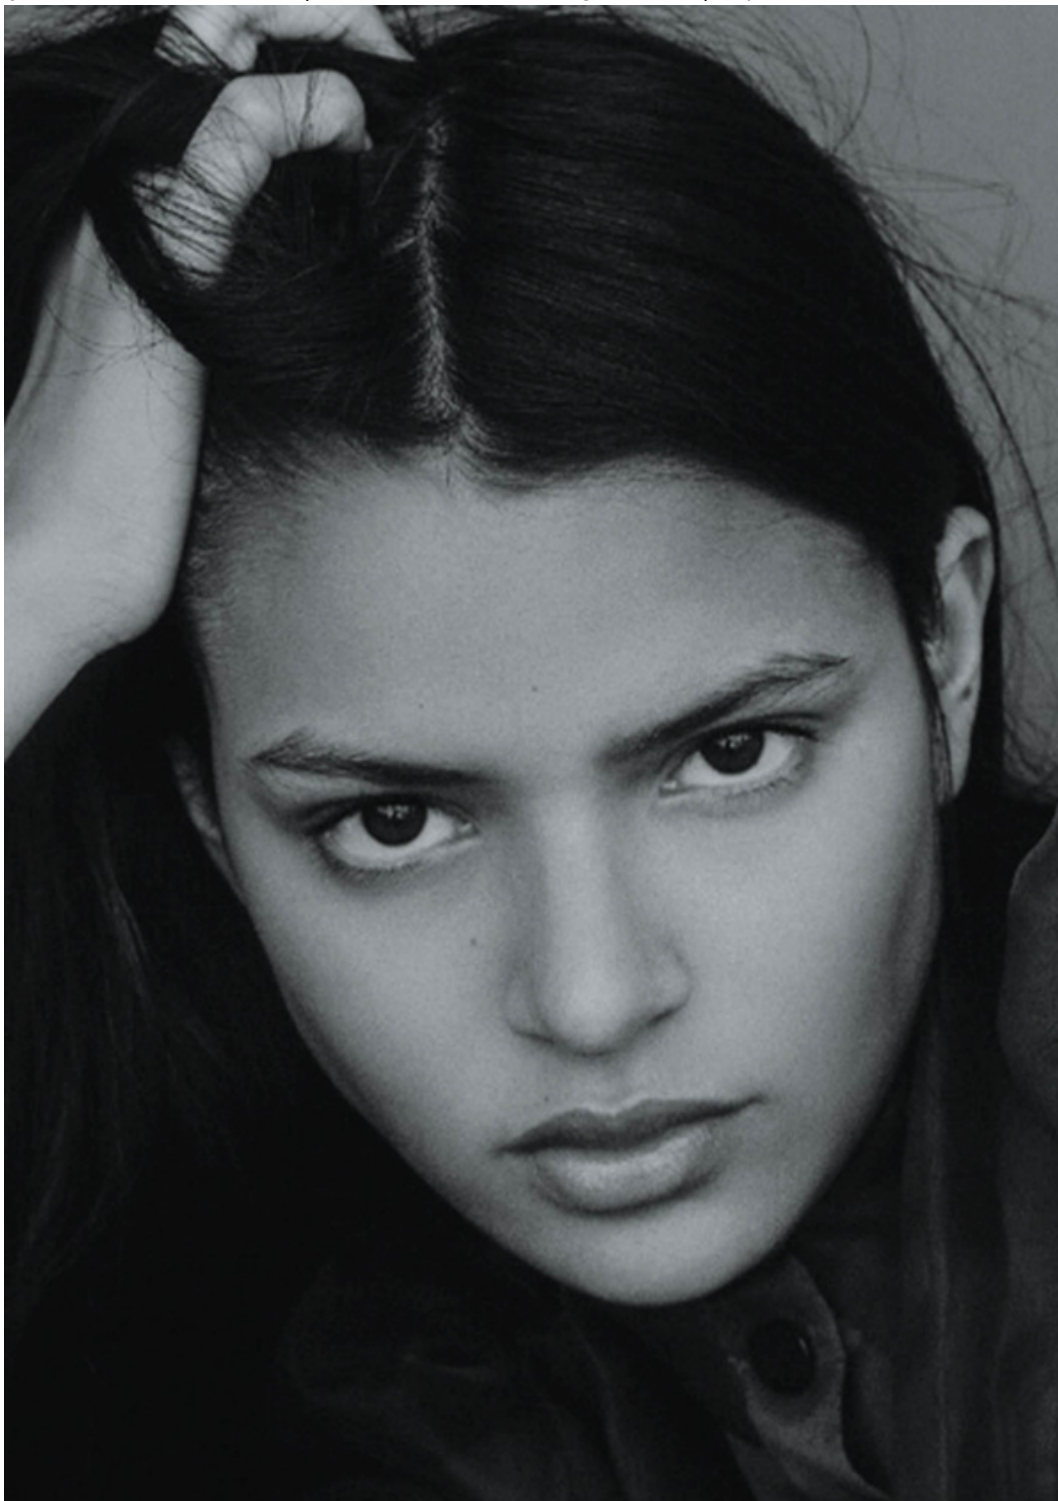

| | | | |
|---------|---------|--------|---------|
| ALTEZZA | 1,80 | HEIGHT | 6'11" |
| SENO | 81 | BUST | 32" |
| VITA | 60 | WAIST | 23 1/2" |
| FIANCHI | 89 | HIPS | 35" |
| SCARPE | 40 | SHOES | 7 |
| OCCHI | MARRONI | EYES | BROWN |
| CAPELLI | CASTANI | HAIR | BROWN |

eyes: **brown**

hair: **brown**

BOOK

SCAN ME 