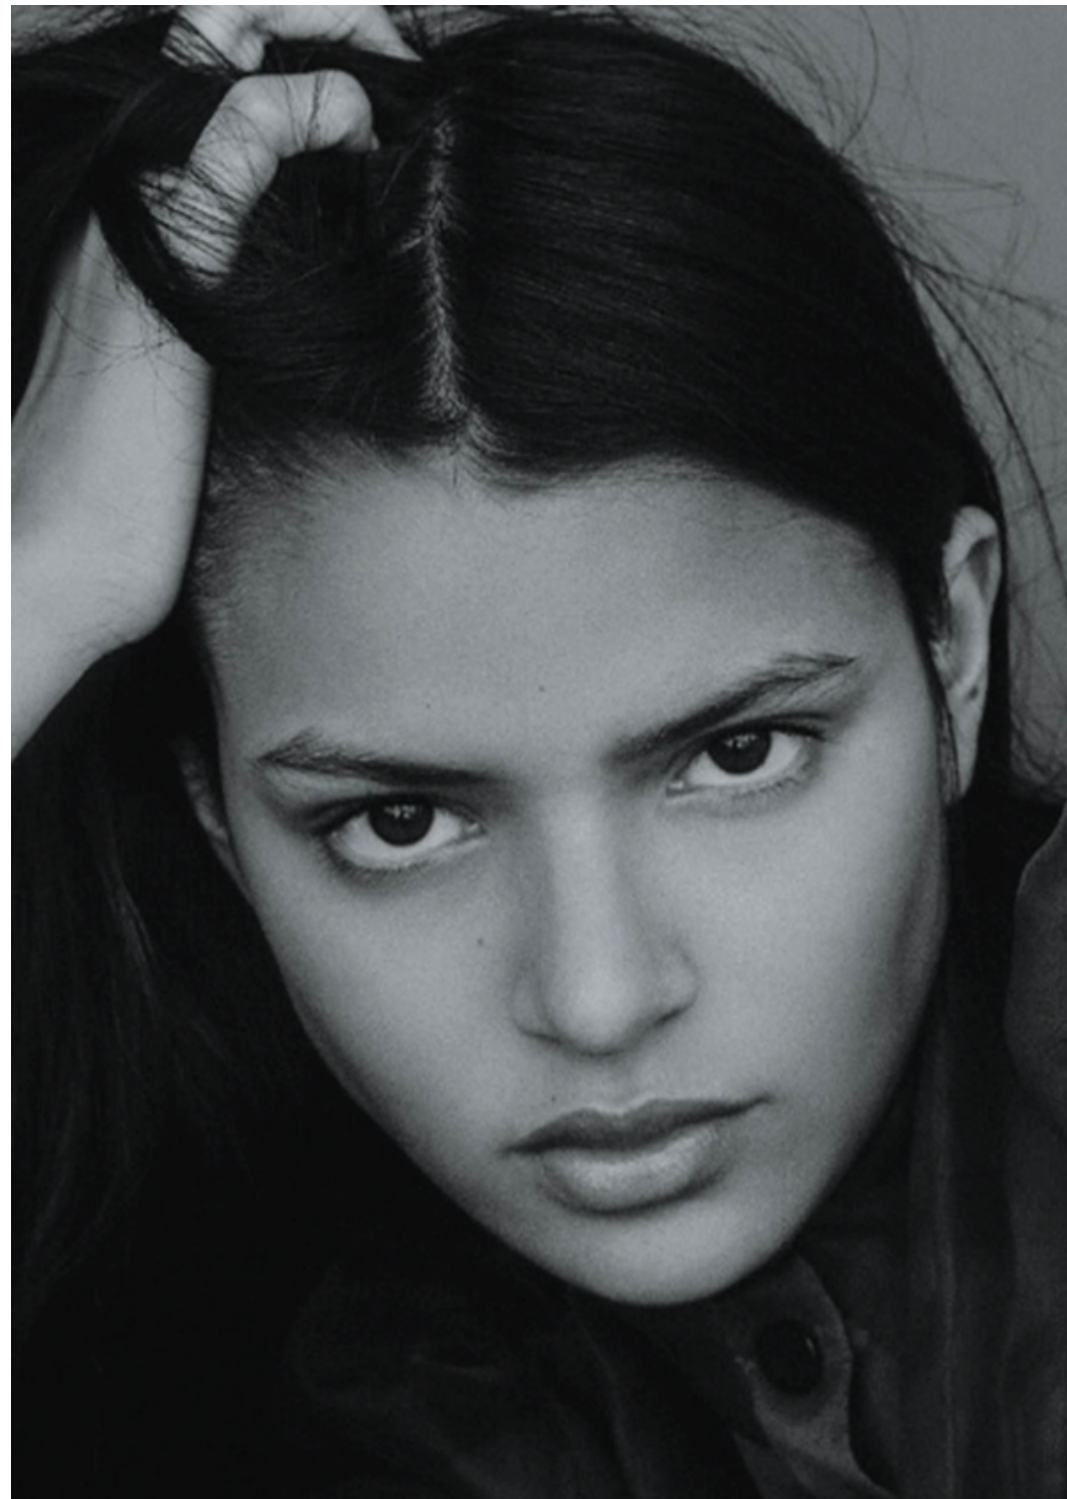

JAVIELIS .F

[@javelisy](https://www.instagram.com/javelisy)

ALTEZZA	1,80	HEIGHT	6'11"
SENO	80	BUST	31 1/2
VITA	60	WAIST	23 1/2
FIANCHI	90	HIPS	35 1/2
SCARPE	40	SHOES	7
OCCHI	MARRONI	EYES	BROWN
CAPELLI	CASTANI	HAIR	BROWN

height: **5,11**

bust: **31 1/2**

waist: **23 1/2**

hips: **35 1/2**

shoes: **7**

eyes: **brown**

hair: **brown**

BOOK