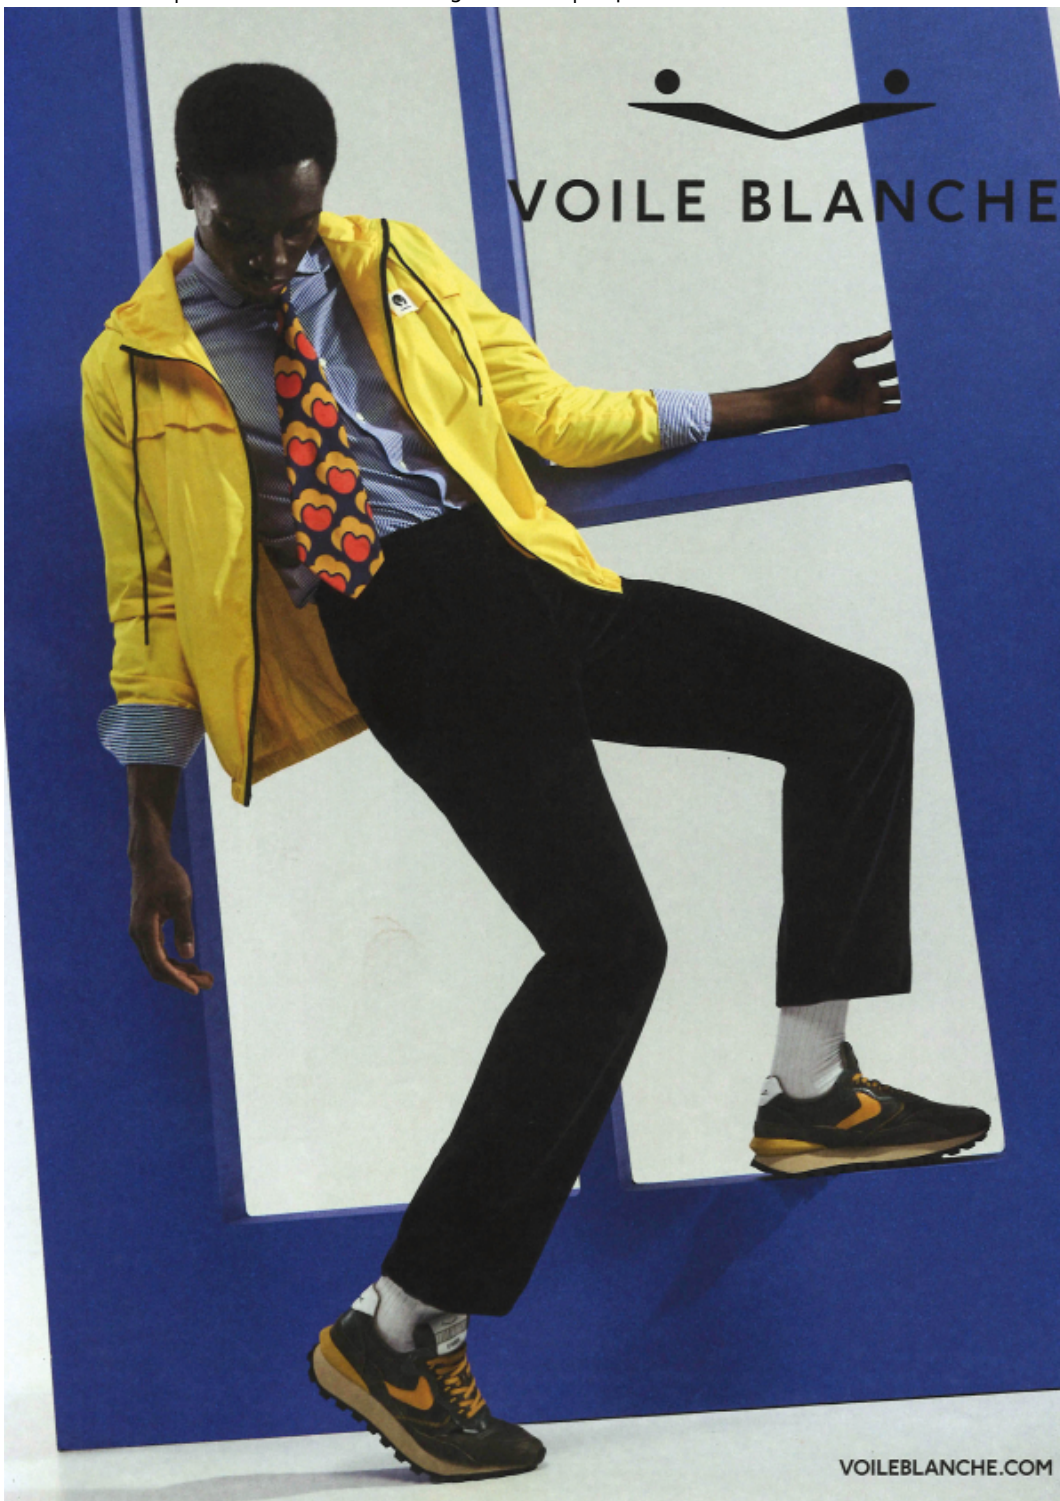

ALTEZZA 1,86
TAGLIA 48R
PESO 77
VITA 73
FIANCHI 97
PANE INT. 83
COLLO 38
COPRISPALLE 100
COPRISPALLE 100
CAPELLI NERI

HEIGHT 6'11"
SIZE 38R
WEIGHT 170
WAIST 28 1/2
HIPS 38 1/2
RINSEAM 32 1/2
COLLAR 15
COPRISPALLE 100
COPRISPALLE 100
HAIR BLACK

.FASHION
FASHION MODEL MANAGEMENT
VIA G. SILVA 40 20149 MILANO T. +39 02 480061
WWW.FASHIONMODEL.IT
WWW.FASHIONINFLUENCERS.IT
@fashionmodel.it @fashionmodel.it

Obed

altezza: **185**

petto: **97**

vita: **73**

fianchi: **97**

scarpe: **44**

occhi: **neri**

capelli: **neri**

height: **6,1**

chest:

waist: **28 1/2**

hips:

shoes: **10**

eyes: **black**

hair: **black**

BOOK

SCAN ME 