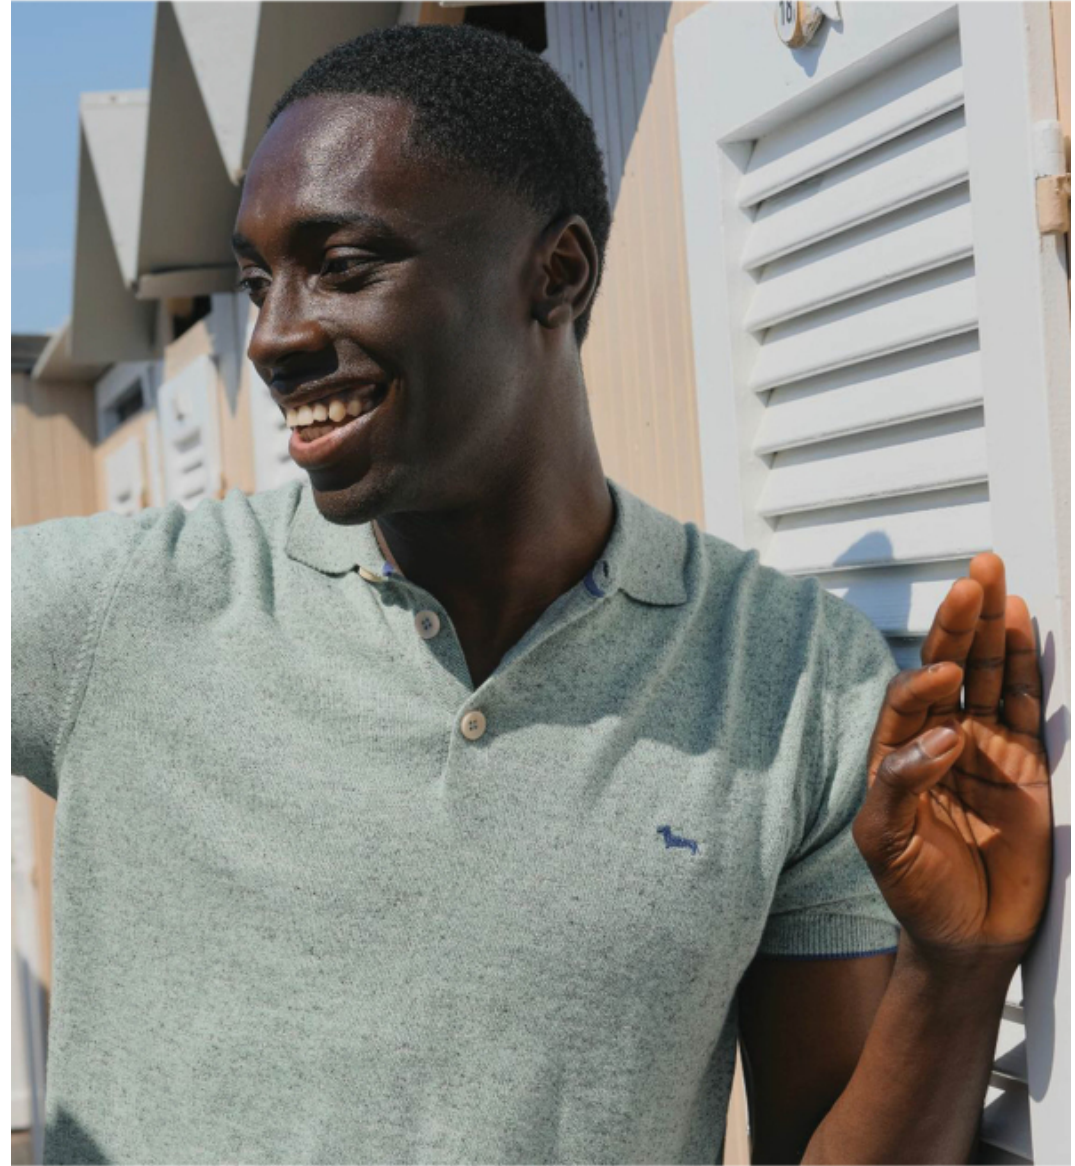

.FASHION
FASHION MODEL MANAGEMENT
VIA G. SILVA 40 20149 MILANO T. +39 02 480061
WWW.FASHIONMODEL.IT
WWW.FASHIONINFLUENCERS.IT
@fashionmodel.it @fashionmodel.it

Obed

altezza: **185**

petto: **97**

vita: **73**

shoes: **10**

eyes: **black**

hair: **black**

BOOK

SCAN ME 