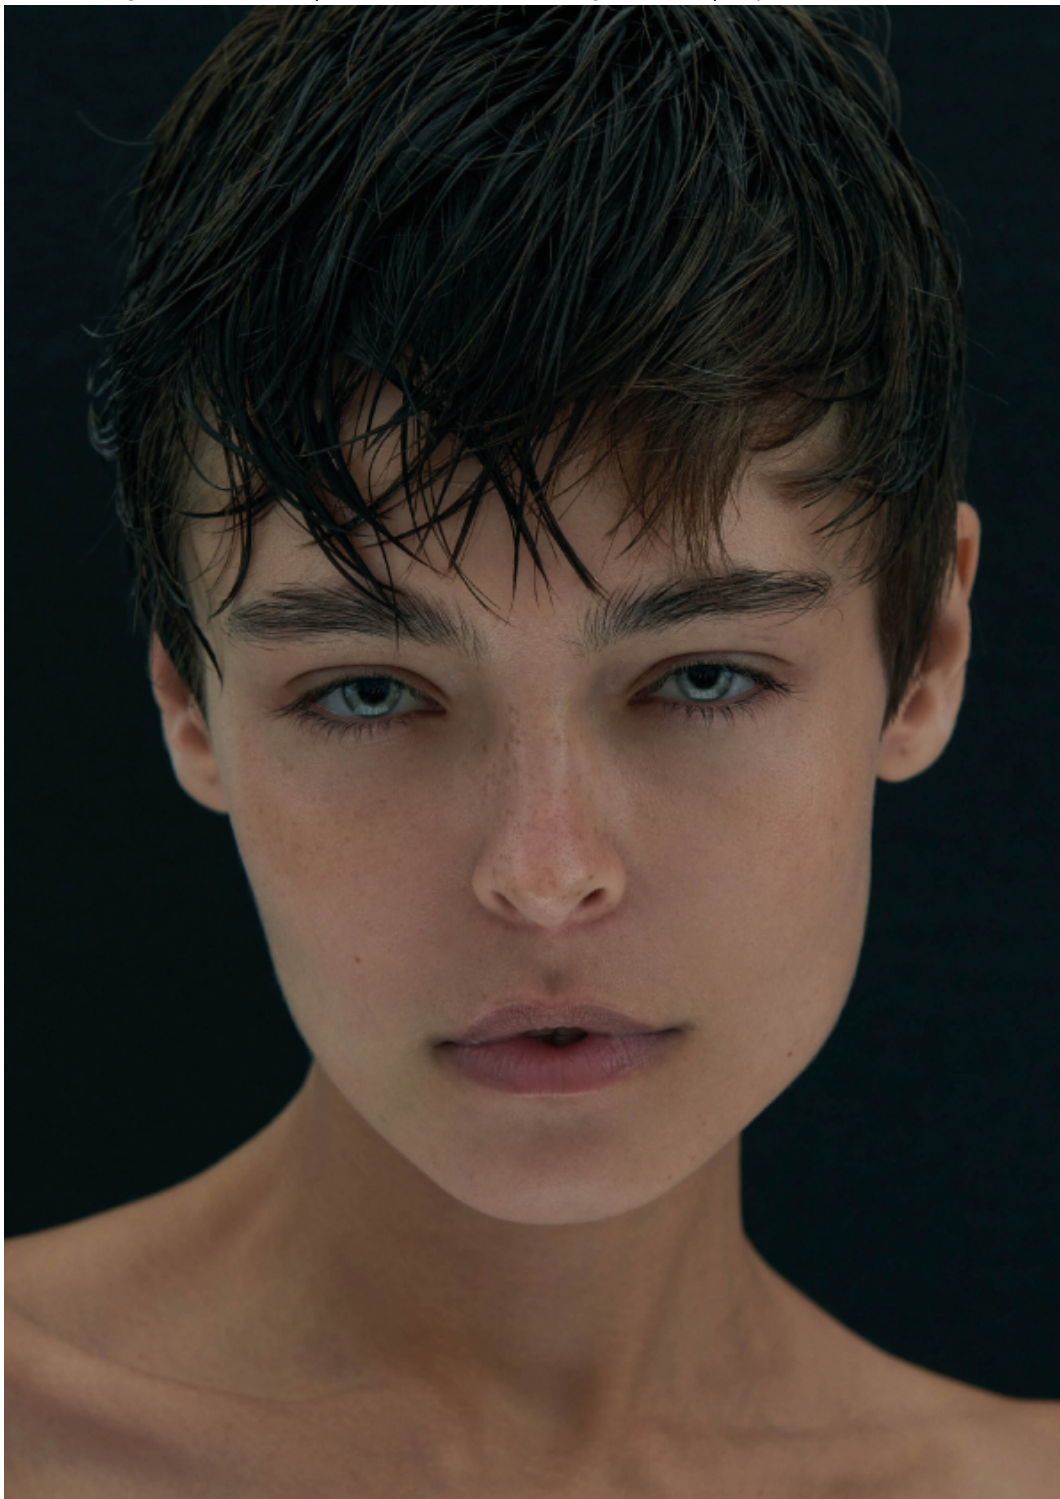

**IRENE SHAPROVSKA** **.F**

**.FASHION**  
FASHION MODEL MANAGEMENT  
VIA C. SELVA 4/5 20149 MILANO I. 02 570 88881  
WWW.FASHIONMODEL.IT  
@fashionmodel.it

@irene\_shaprovskaya

ALTEZZA	178	HEIGHT	5'10"
SENO	81	BUST	32
VITA	63	WAIST	24 1/2
FIANCHI	88	HIPS	34 1/2
SCARPE	38	SHOES	7
OCCHI	BLU	EYES	BLUE
CAPELLI	CASTANI	HAIR	BROWN

# Irene Shaprovskaya

altezza: **178**

seno: **81**

vita: **63**

fianchi: **88**

scarpe: **38**

occhi: **blu**

capelli: **castano**

height: **5,10**

bust: **32**

waist: **24 1/2**

hips: **34 1/2**

shoes: **5**

eyes: **blue**

hair: **brown**

**BOOK**