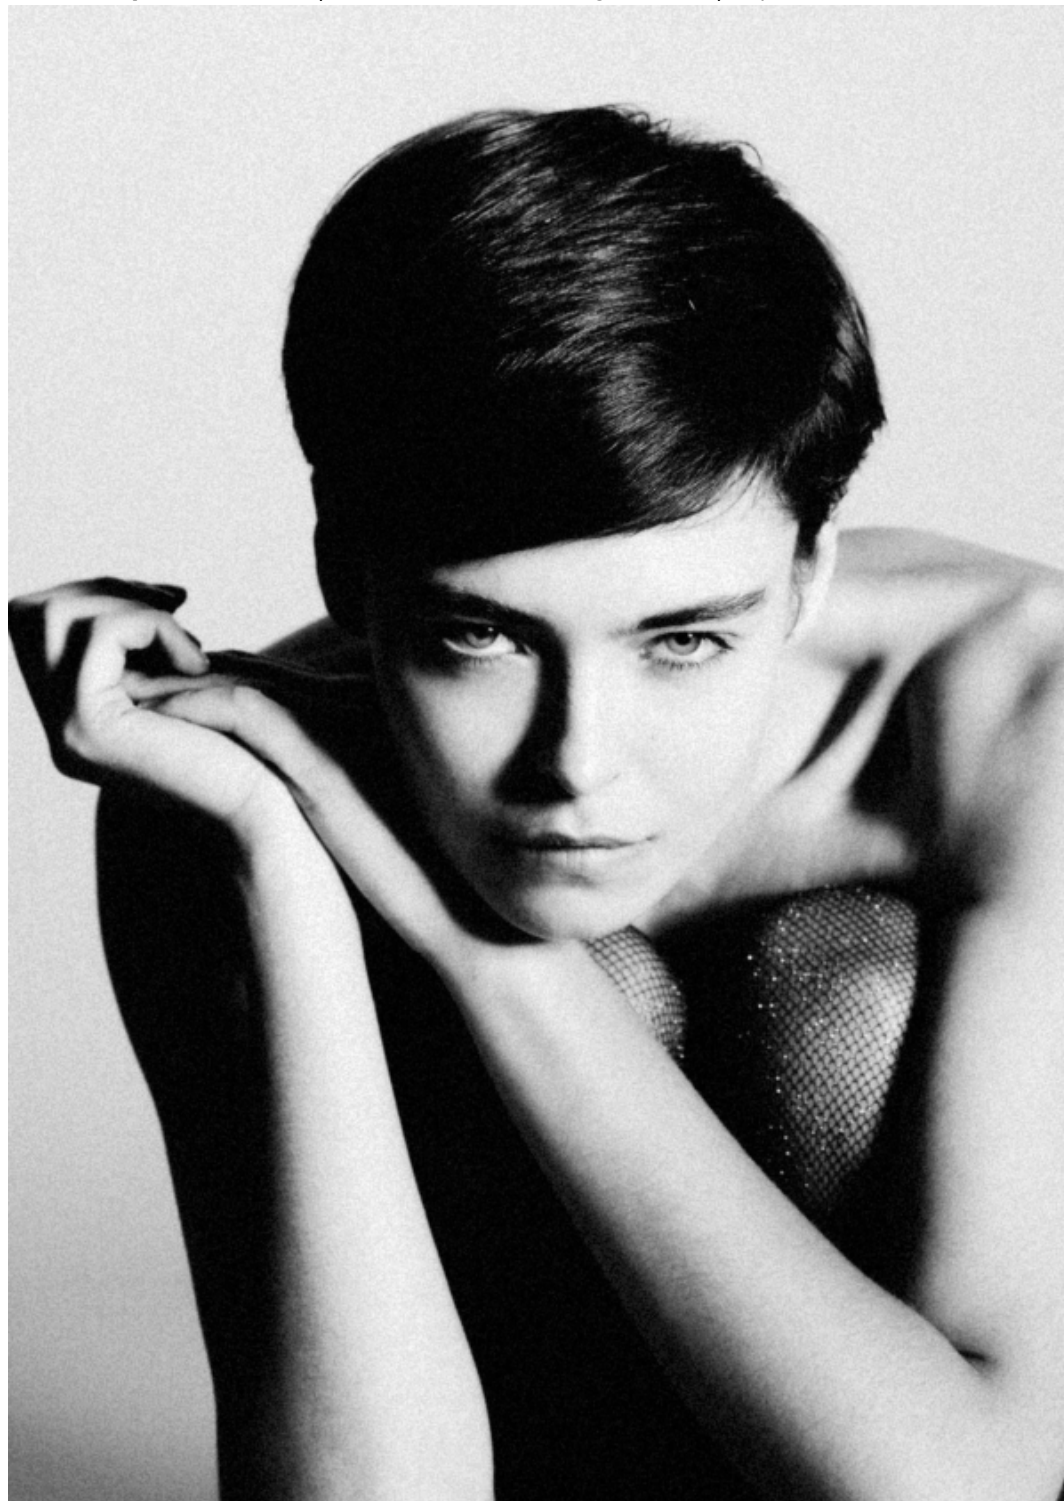

**IRENE SHAPROVSKA** **.F**

**.FASHION**  
FASHION MODEL MANAGEMENT  
VIA C. SELVA 4/5 20149 MILANO I. 02 570 88881  
WWW.FASHIONMODEL.IT  
@fashionmodel.it

@irene\_shaprovskaya

ALTEZZA	178	HEIGHT	5'10"
SENO	81	BUST	32
VITA	63	WAIST	24 1/2
FIANCHI	88	HIPS	34 1/2
SCARPE	38	SHOES	7
OCCHI	BLU	EYES	BLUE
CAPELLI	CASTANI	HAIR	BROWN

# Irene Shaprovskaya

altezza: **178**

seno: **81**

vita: **63**

fianchi: **88**

scarpe: **38**

occhi: **blu**

capelli: **castano**

height: **5,10**

bust: **32**

waist: **24 1/2**

hips: **34 1/2**

shoes: **5**

eyes: **blue**

hair: **brown**

**BOOK**