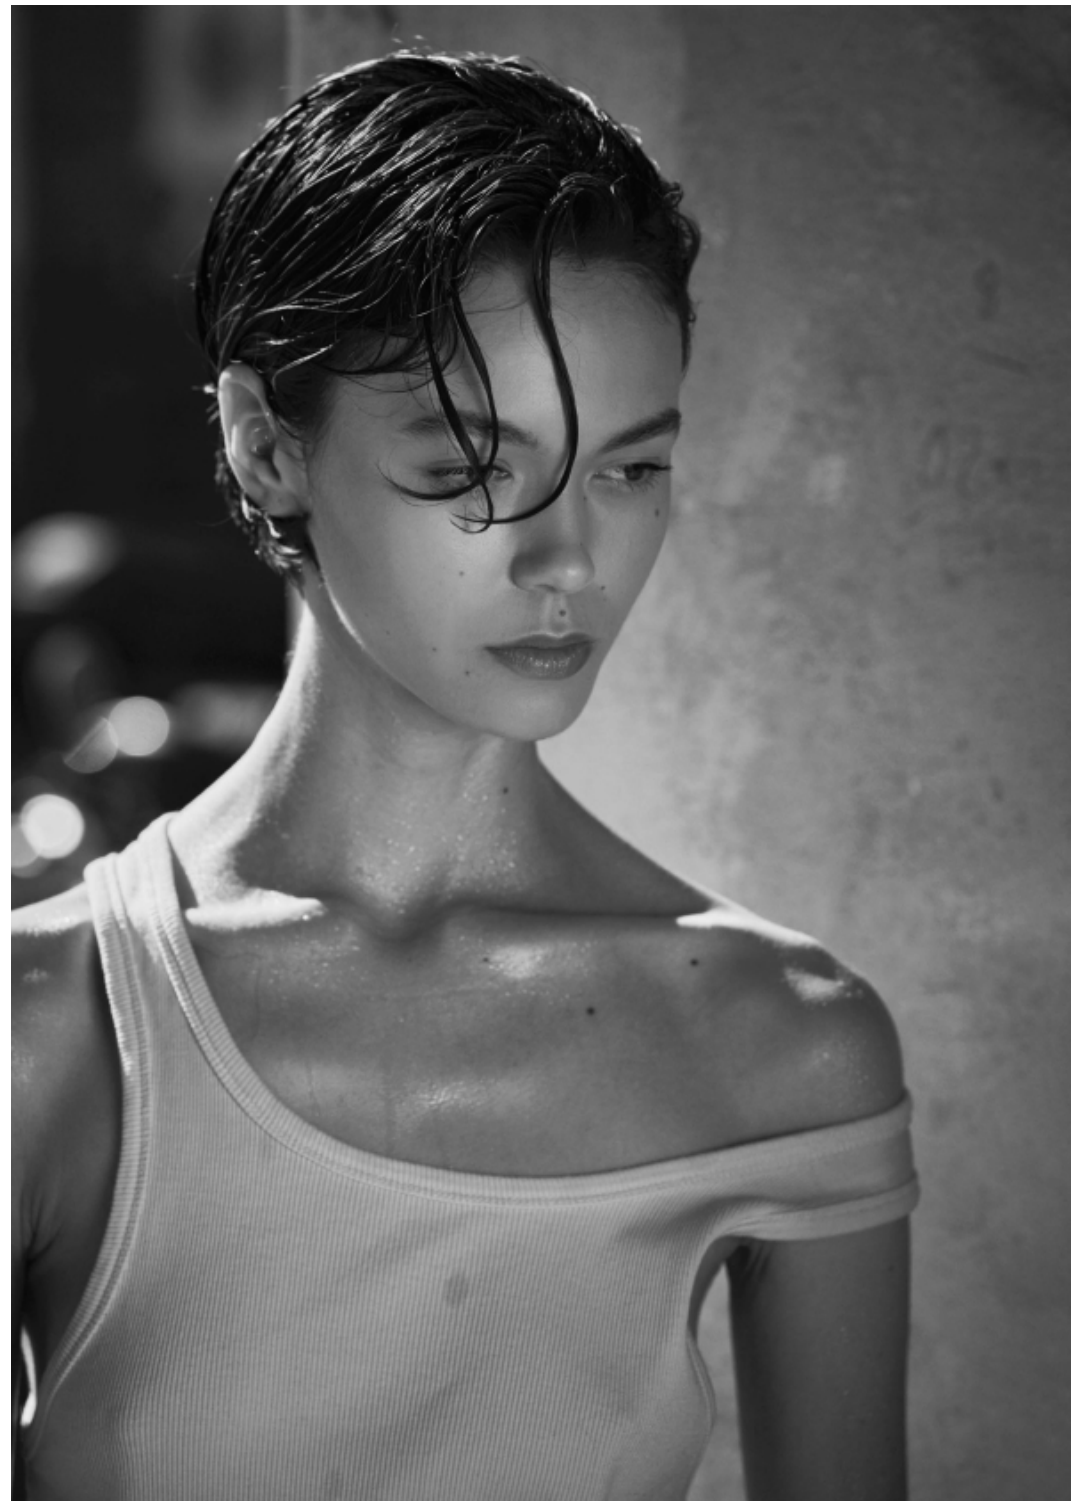

@bs.belya

ALTEZZA	1,78	HEIGHT	6'10
SENO	78	BUST	30 1/2
VITA	59	WAIST	23 1/2
FIANCHI	88	HIPS	34 1/2
SCARPE	38	SHOES	7
OCCHI	MARRONI	EYES	BROWN
CAPELLI	CASTANI	HAIR	BROWN

.FASHION
FASHION MODEL MANAGEMENT
VIA G. SALVA 40 20159 MILANO T. 02 702 800861
WWW.FASHIONMODEL.IT
WWW.FASHIONINFLUENCERS.IT
@fashionmodel.it @fashionmodel.it

Kate Eustace

altezza: **178**

seno: **78**

vita: **59**

fianchi: **88**

scarpe: **38**

occhi: **marroni**

capelli: **castani**

height: **5,10**

bust: **30 1/2**

waist: **23 1/2**

hips: **34 1/2**

shoes: **5**

eyes: **brown**

hair: **brown**

BOOK