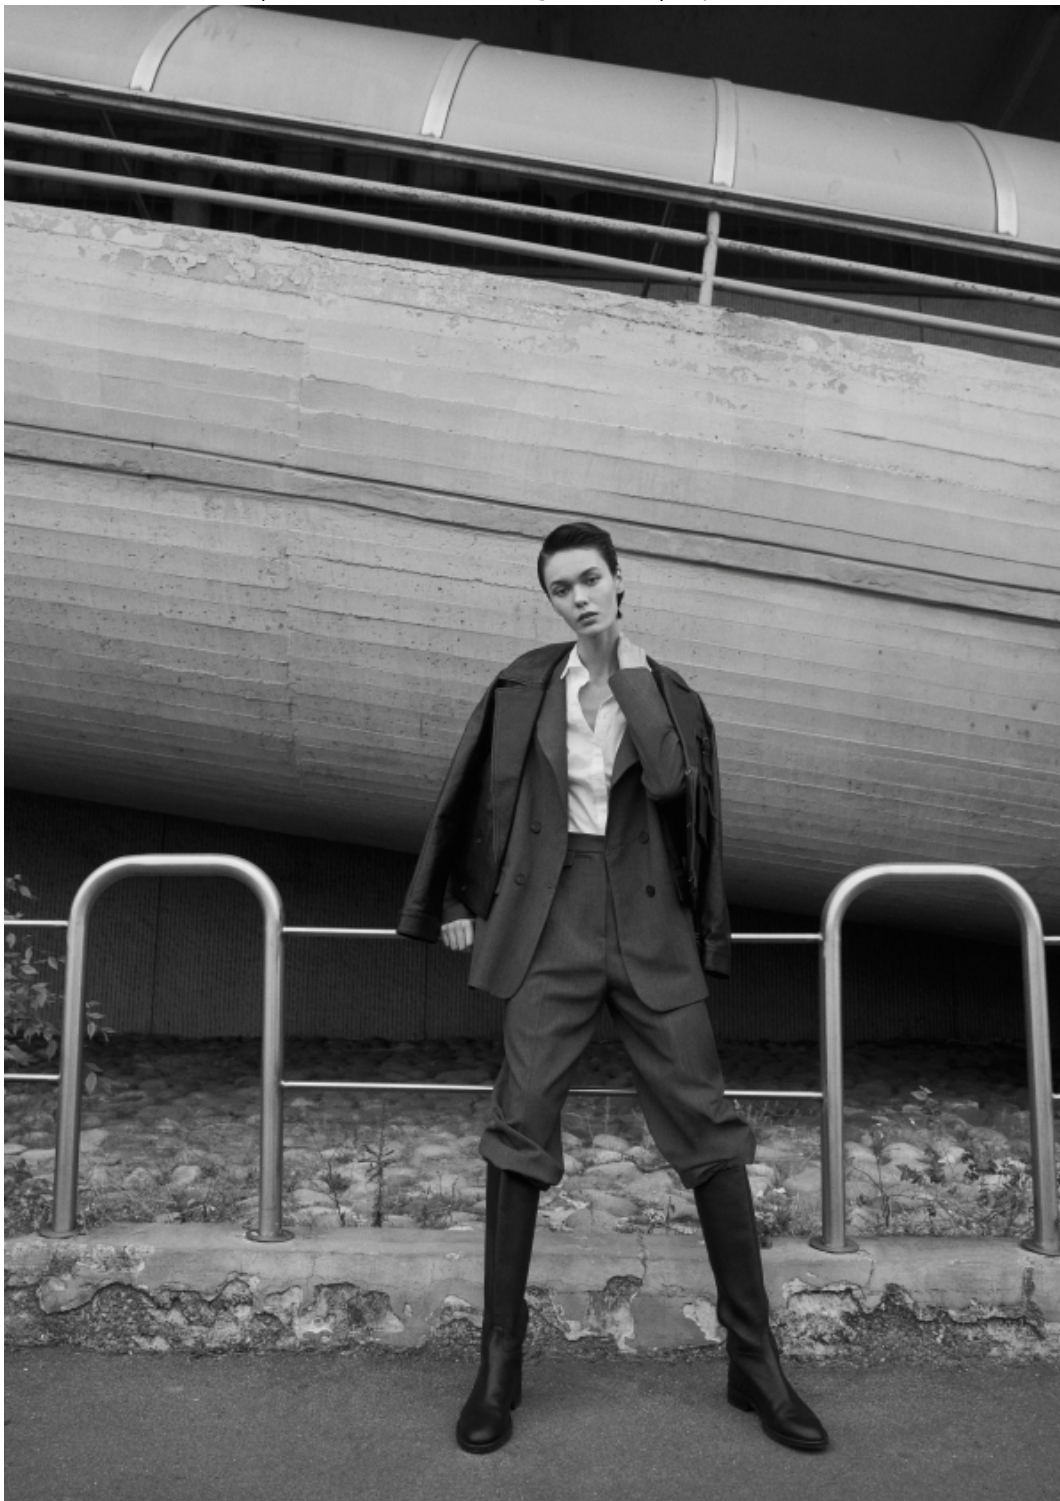

@bs.belya

ALTEZZA	1,78	HEIGHT	6'10
SENO	78	BUST	30 1/2
VITA	59	WAIST	23 1/2
FIANCHI	88	HIPS	34 1/2
SCARPE	38	SHOES	7
OCCHI	MARRONI	EYES	BROWN
CAPELLI	CASTANI	HAIR	BROWN

.FASHION
FASHION MODEL MANAGEMENT
VIA G. SALVA 40 20159 MILANO T. 02 702 800861
WWW.FASHIONMODEL.IT
WWW.FASHIONINFLUENCERS.IT
@fashionmodel.it @fashionmodel.it

Kate Eustace

altezza: **178**

seno: **78**

vita: **59**

fianchi: **88**

scarpe: **38**

occhi: **marroni**

capelli: **castani**

height: **5,10**

bust: **30 1/2**

waist: **23 1/2**

hips: **34 1/2**

shoes: **5**

eyes: **brown**

hair: **brown**

BOOK