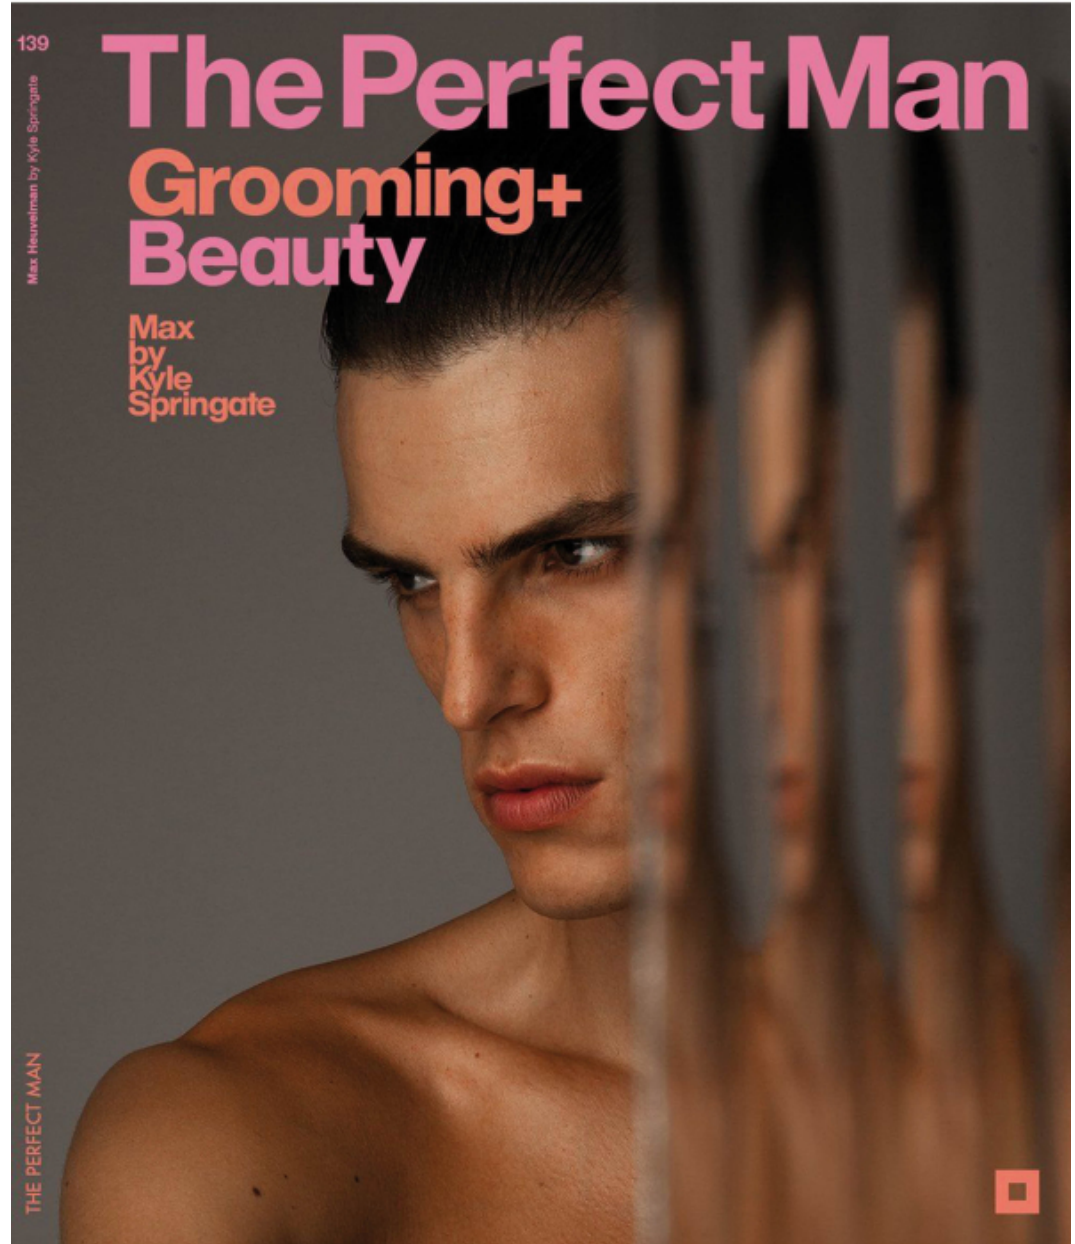

# Max Heuvelman

altezza: **189**

petto: **96**

vita: **79**

fianchi: **94**

scarpe: **42.5**

occhi: **marrone**

capelli: **castano**

height: **6,2 1/2**

chest: **38**

waist: **31**

hips: **37**

shoes: **8.5**

eyes: **brown**

hair: **brown**

BOOK

Beauty+

THE PERFECT MAN

• On Body: Max Heuvelman wears Vanilla Sex Eau de Parfum TOM FORD  
→ Trousers LOUIS GABRIEL NOCCO II

**SCAN ME** 