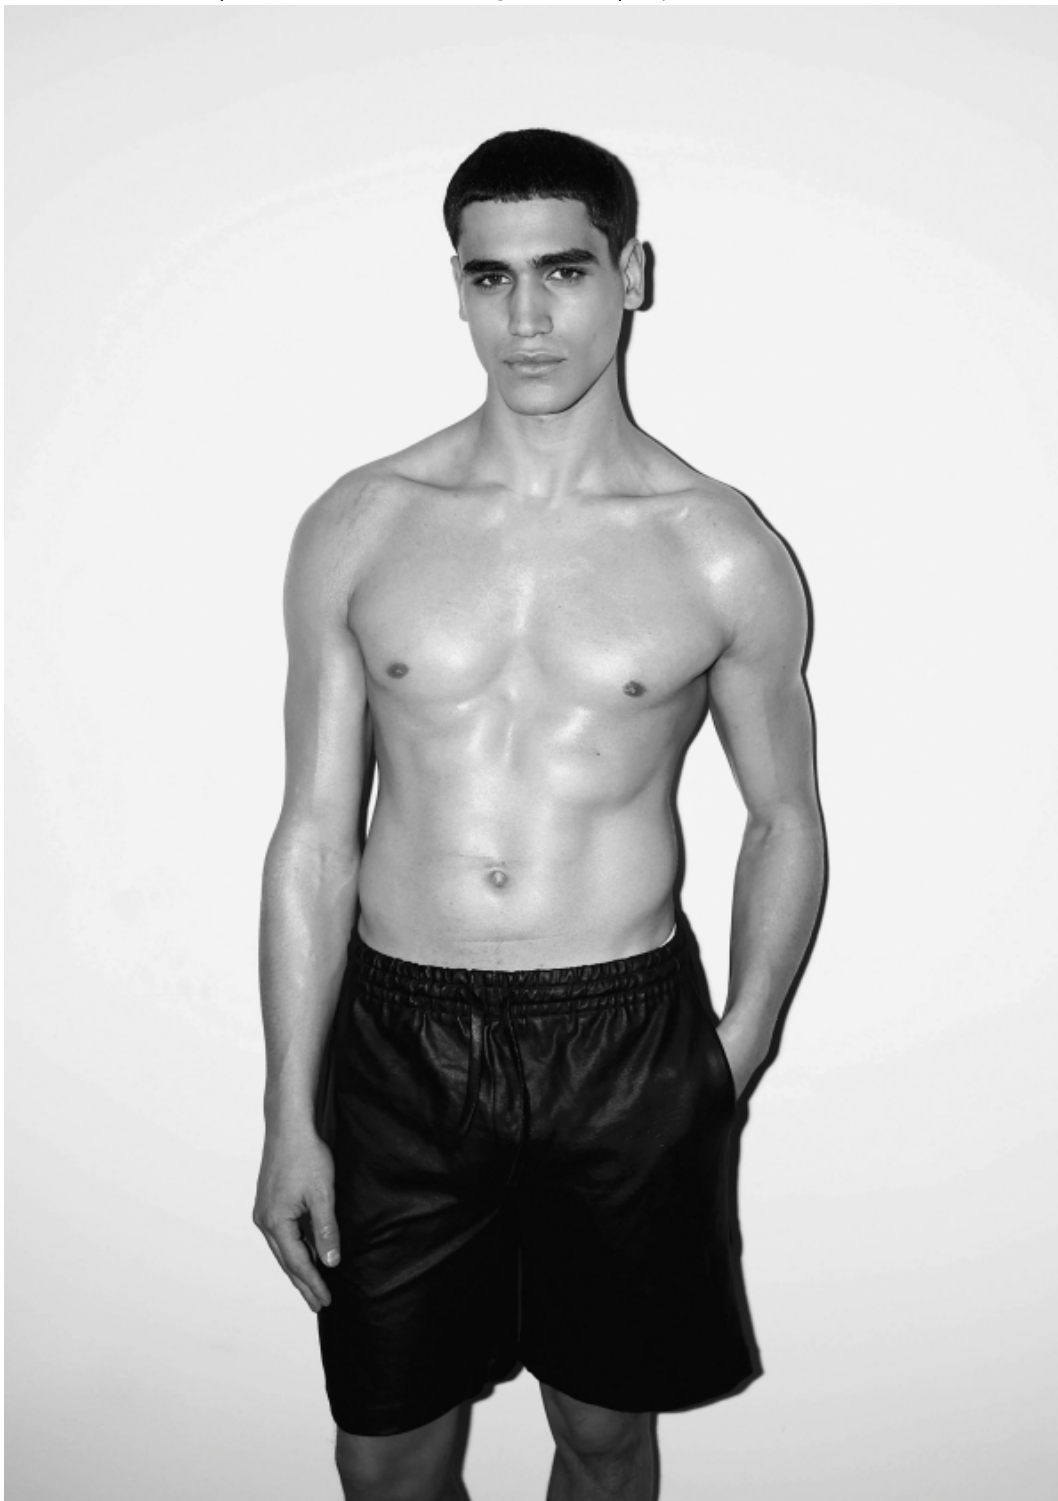

@ahmedr1

ALTEZZA 1,88
PETTO 105
VITA 82
FIANCHI 104
SCARPE 43,5
OCCHI BROWN
CAPELLI CASTANI

HEIGHT 6'2
CHEST 41 1/2
WAIST 32 1/2
HIPO 41
COLLAR 15 1/2
SHOES 9.5
EYES BROWN
HAIR BROWN

.FASHION

FASHION MODEL MANAGEMENT

Ahmed R.

altezza: **188**

petto: **105**

vita: **82**

fianchi: **104**

scarpe: **43.5**

occhi: **marroni**

capelli: **castani**

height: **6,2**

chest: **41 1/2**

waist: **32 1/2**

hips: **41**

shoes: **9.5**

eyes: **brown**

hair: **brown**

BOOK