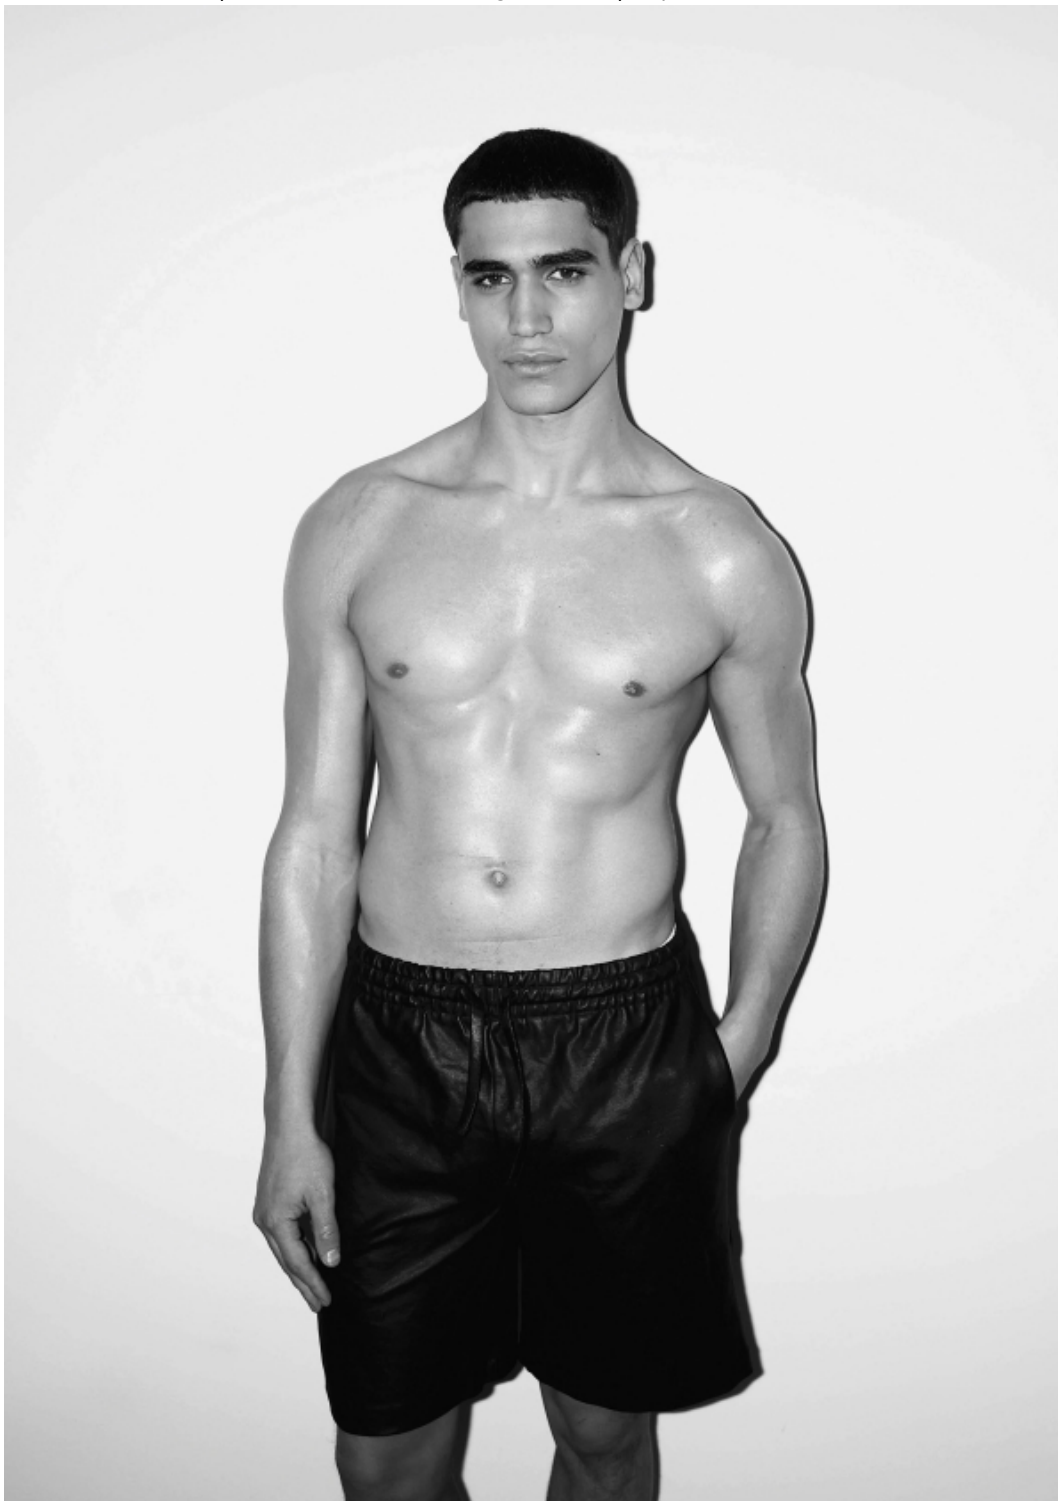

@ahmedr1

ALTEZZA 1,88
PETTO 104
FIANCHI 102
VITA 82
SCARPE 43,5
OCCHI MARRONI
CAPELLI CASTANI

HEIGHT 6'2
CHEST 41
HIPS 40 1/2
WAIST 32 1/2
SHOES 9.5
EYES BROWN
HAIR BROWN

.FASHION

FASHION MODEL MANAGEMENT

VIA G. SERRA 40, 20149 MILANO T. +39 02 490601

WWW.FASHIONMODEL.IT

WWW.FASHIONINFLUENCERS.IT

@fashionmodel.it

Ahmed R.

altezza: **188**

petto: **104**

vita: **82**

fianchi: **102**

scarpe: **43.5**

occhi: **marroni**

capelli: **castani**

height: **6,2**

chest: **41**

waist: **32 1/2**

hips: **40 1/2**

shoes: **9.5**

eyes: **brown**

hair: **brown**

BOOK

ARABSODA

SCAN ME 