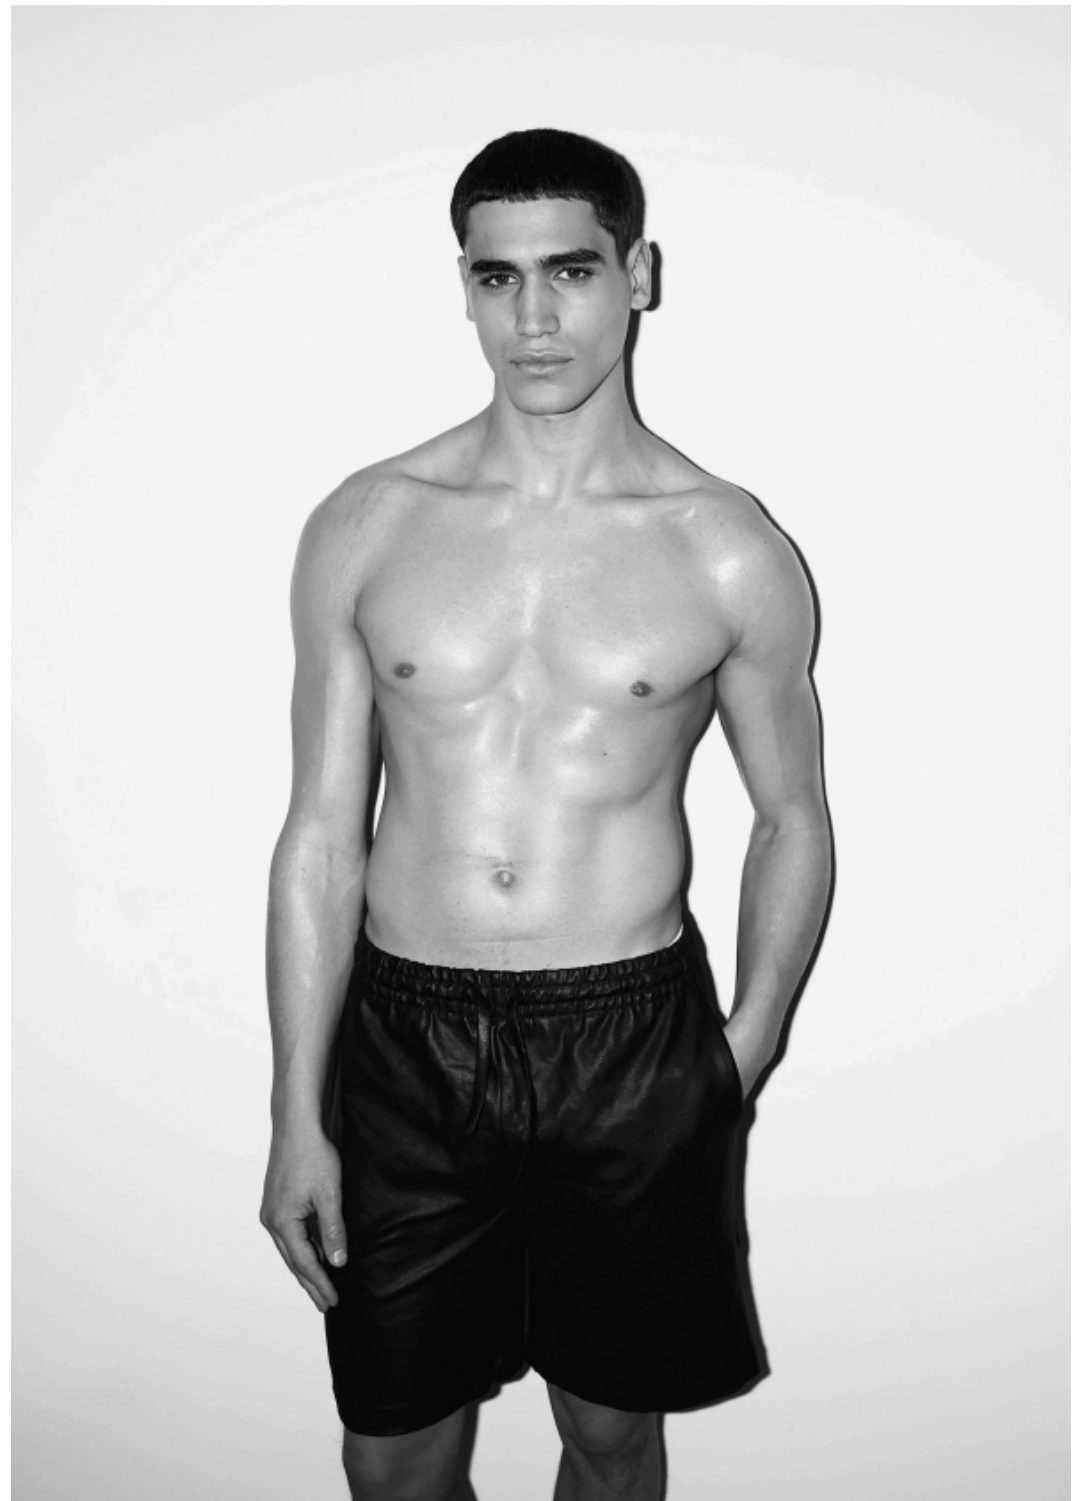

@ahmedr1

ALTEZZA 1,88  
PETTO 104  
FIANCHI 102  
VITA 82  
SCARPE 43,5  
OCCHI BROWN  
CAPELLI CASTANI

HEIGHT 6'2  
CHEST 41  
HIPS 40 1/2  
WAIST 32 1/2  
SHOES 9.5  
EYES BROWN  
HAIR BROWN

**.FASHION**

## Ahmed R.

altezza: **188**

petto: **104**

vita: **82**

fianchi: **102**

scarpe: **43.5**

occhi: **marroni**

capelli: **castani**

height: **6,2**

chest: **41**

waist: **32 1/2**

hips: **40 1/2**

shoes: **9.5**

eyes: **brown**

hair: **brown**

BOOK