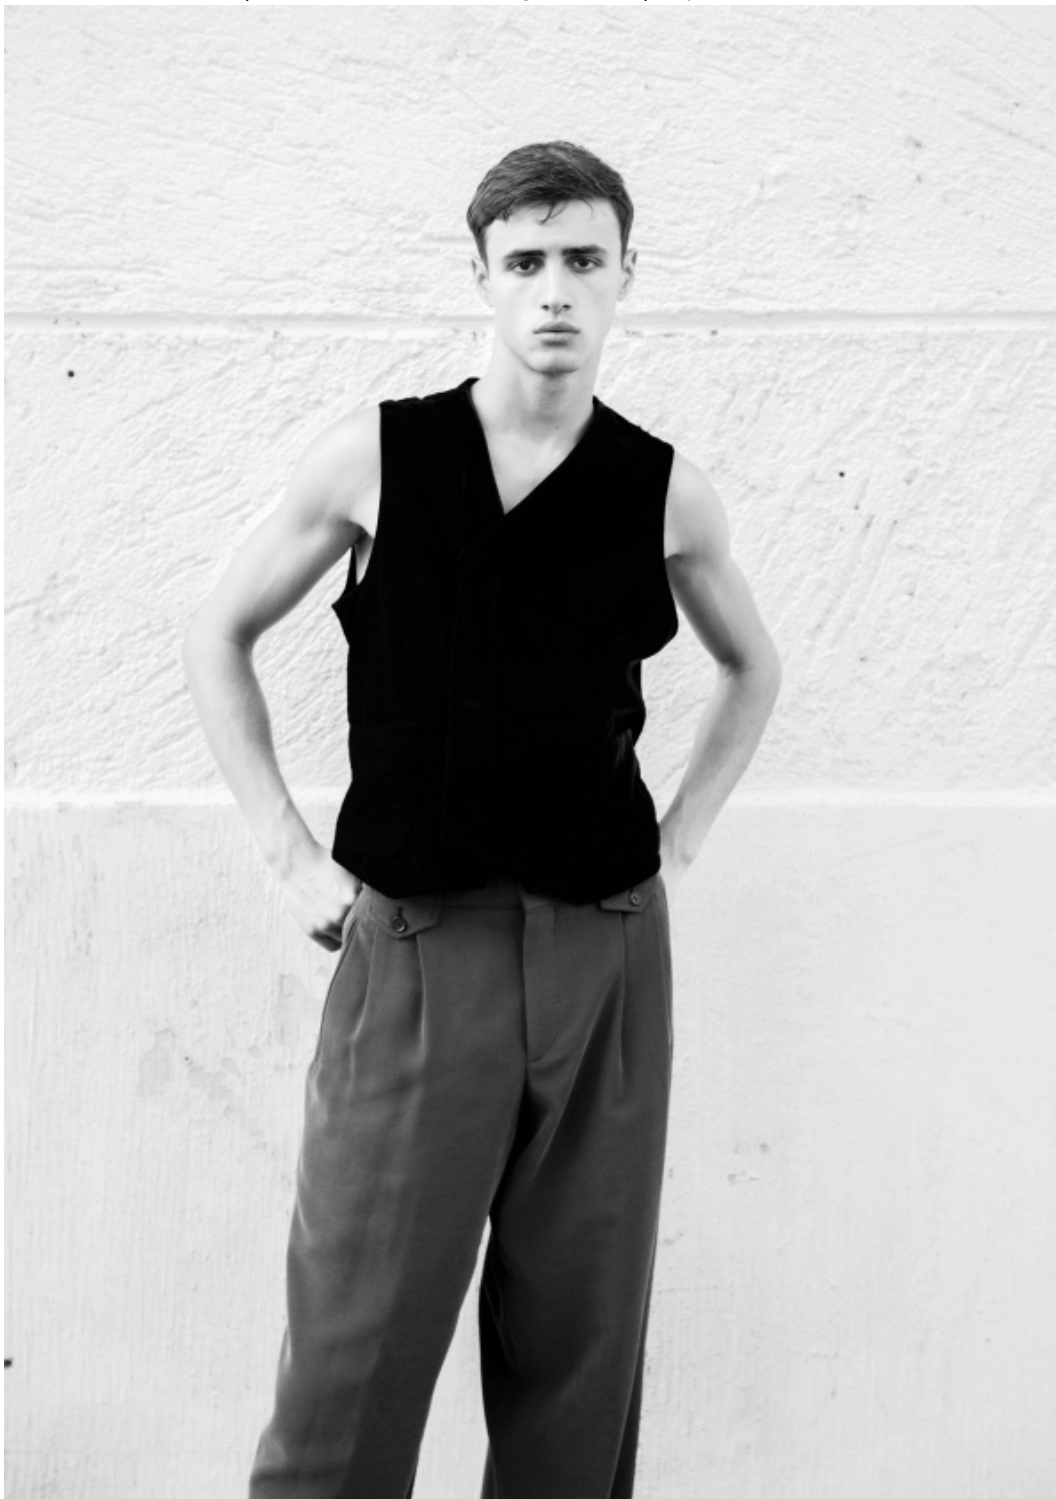

Alessandro

altezza: **185**

petto: **92**

vita: **72**

fianchi: **93**

scarpe: **42.5**

occhi: **marrone**

capelli: **castano**

height: **6,1**

chest: **36 1/2**

waist: **28 1/2**

hips: **36 1/2**

shoes: **8.5**

eyes: **brown**

hair: **brown**

BOOK