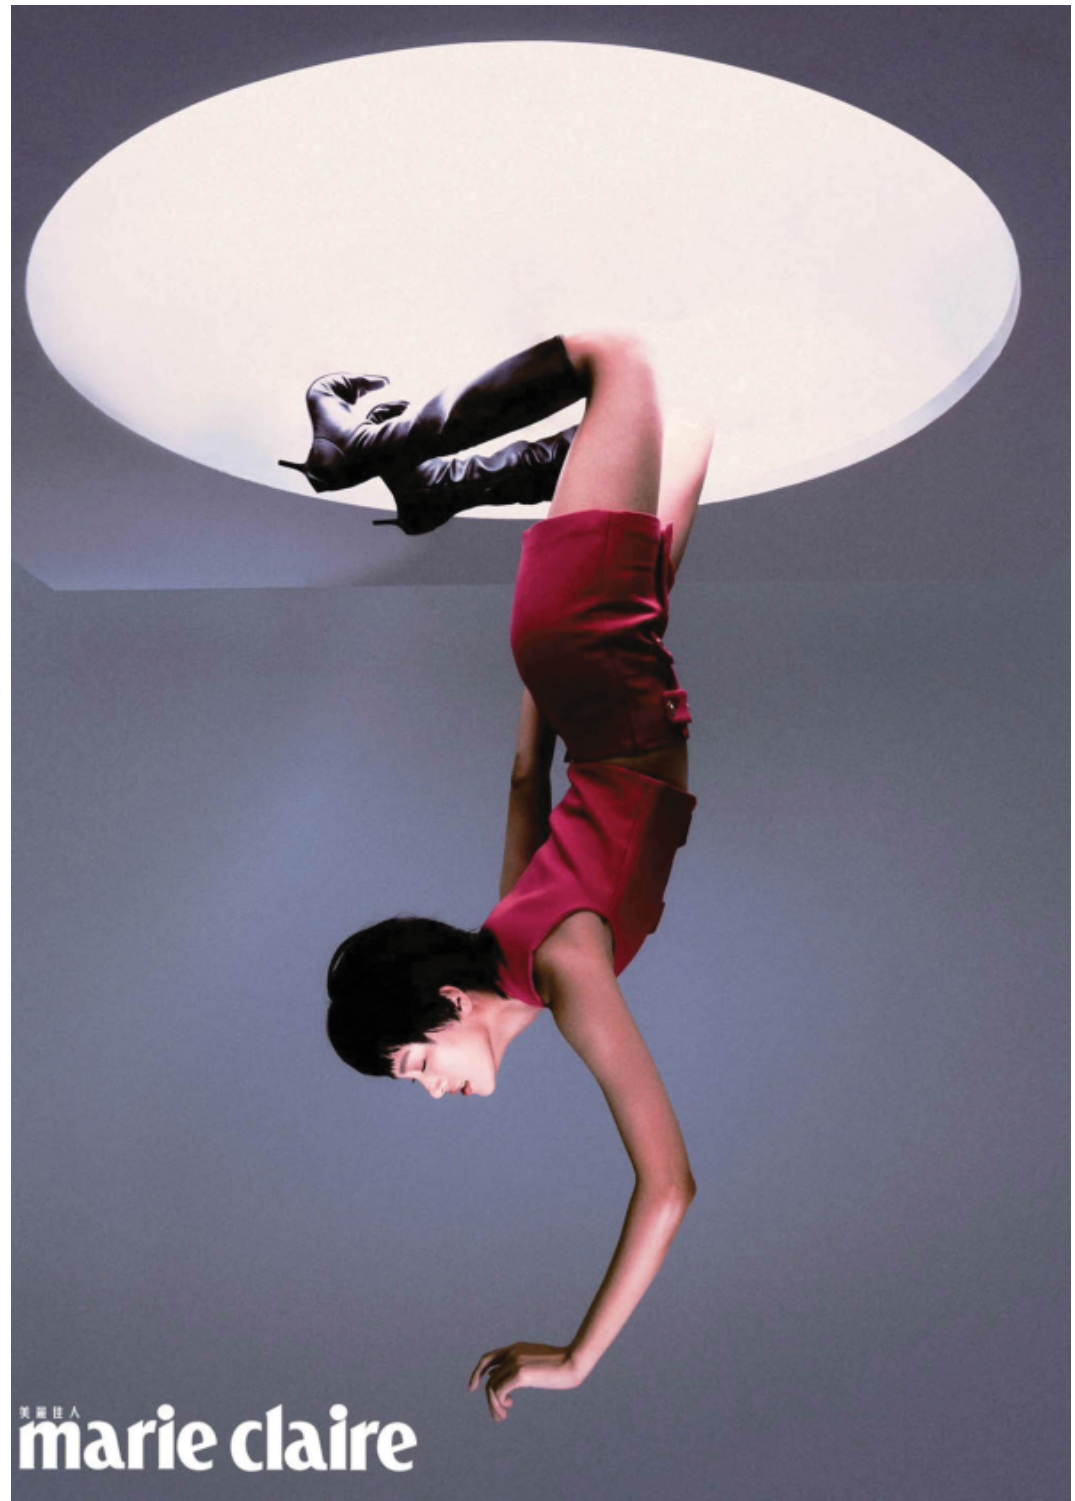

美佳人
marie claire