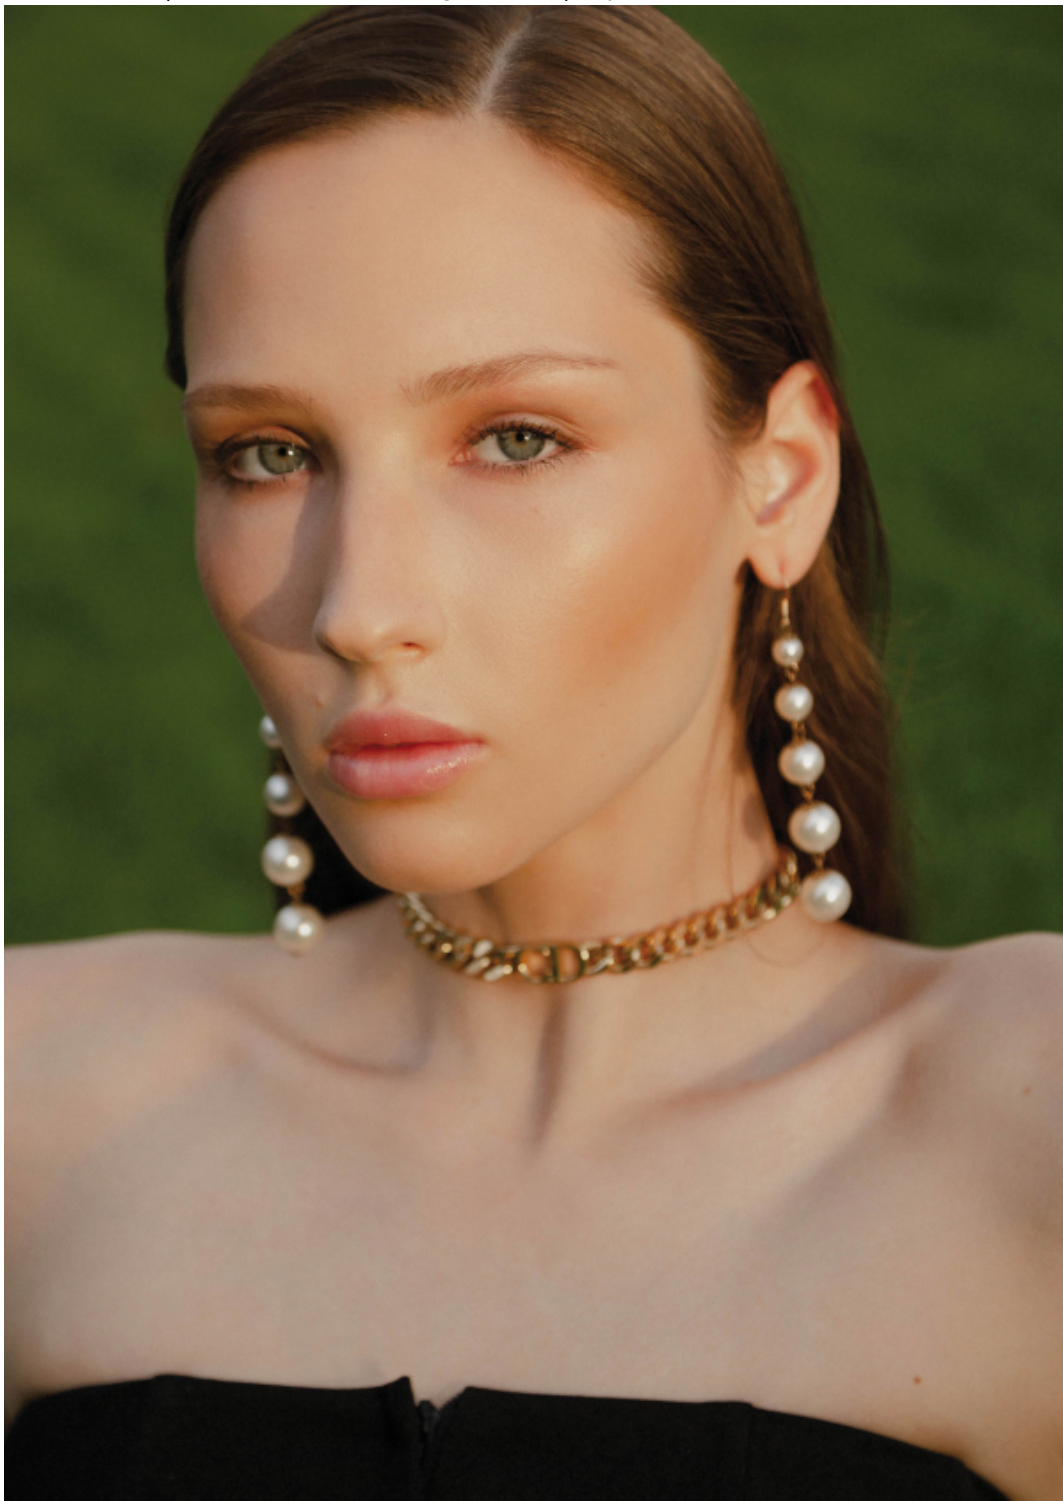

@butterfly_is_pretty

ALTEZZA 1,80
SENO 84
VITA 60
FIANCHI 90
SCARPE 39
OCCHI GRIGIO
CAPELLI CASTANO

HEIGHT 6'11
BUST 33
WAIST 23 1/2
HIPS 35 1/2
SHOES 6
EYES GREY
HAIR BROWN

.FASHION
FASHION MODEL MANAGEMENT
VIA G. SALLA 4/5 20149 MILANO I - 02 48881
WWW.FASHIONMODEL.IT
@fashionmodel.it

Dina

altezza: **180**

seno: **84**

vita: **60**

fianchi: **90**

scarpe: **39**

occhi: **grigio**

capelli: **castano**

height: **5,11**

bust: **33**

waist: **23 1/2**

hips: **35 1/2**

shoes: **6**

eyes: **grey**

hair: **brown**

BOOK