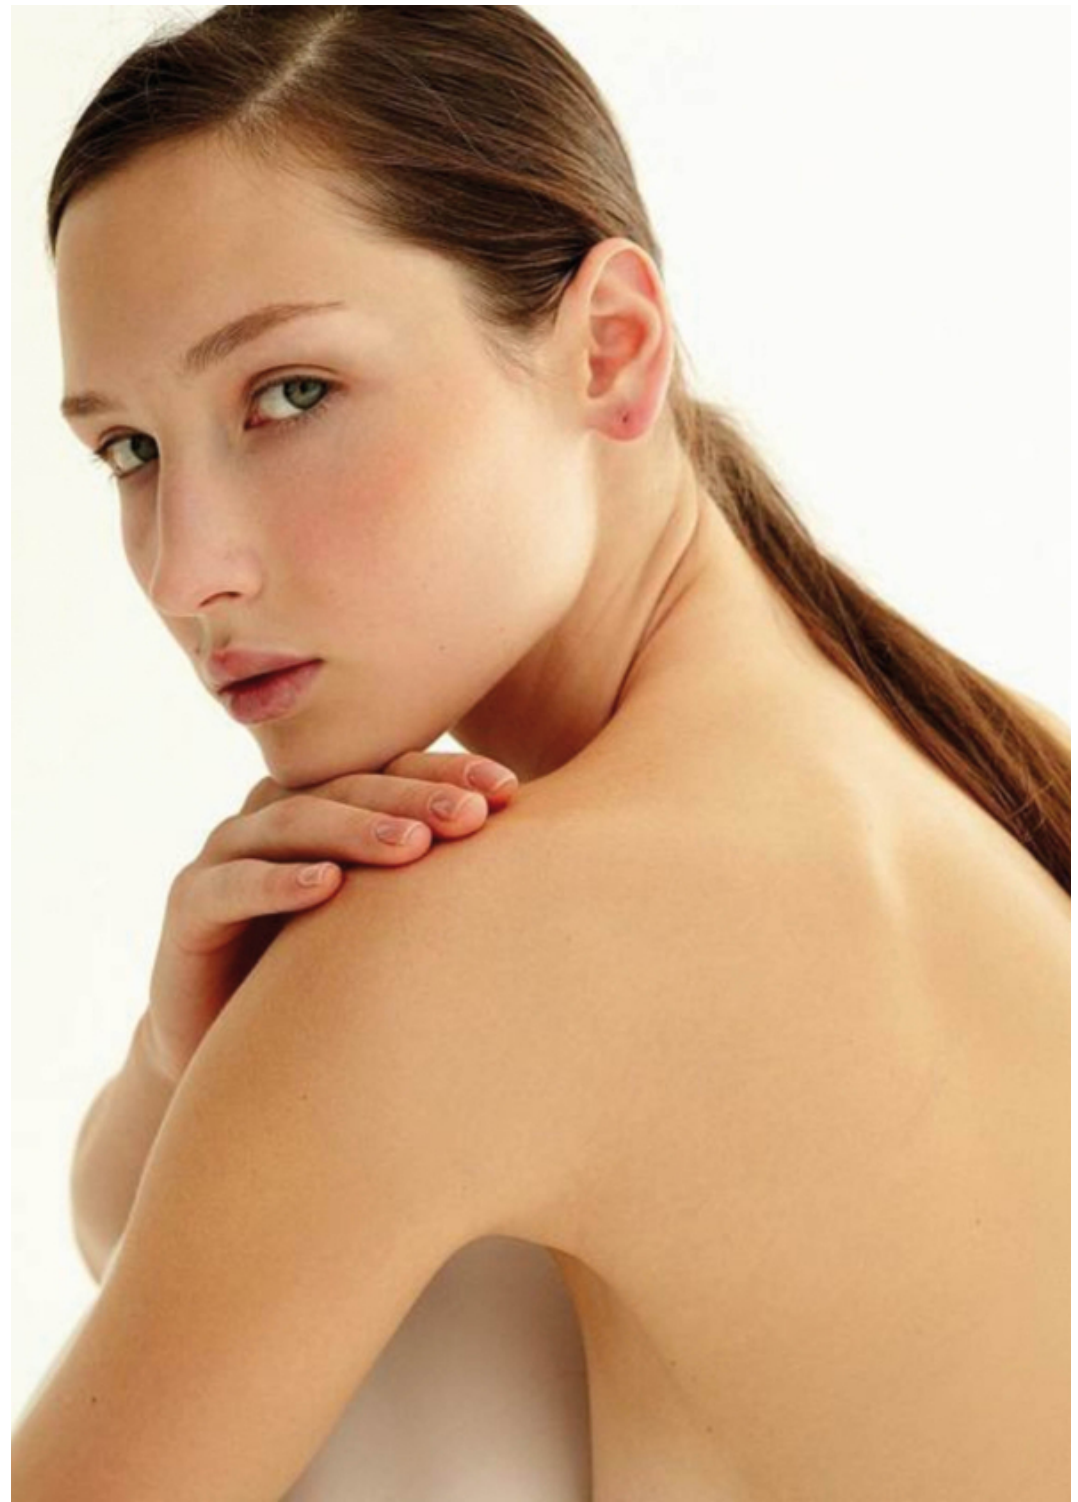

@butterfly_is_pretty

ALTEZZA 1,80
SENO 84
VITA 60
FIANCHI 90
SCARPE 39
OCCHI GRIGIO
CAPELLI CASTANO

HEIGHT 6'11
BUST 33
WAIST 23 1/2
HIPS 35 1/2
SHOES 6
EYES GREY
HAIR BROWN

.FASHION
FASHION MODEL MANAGEMENT
VIA G. SALLA 4/5 20149 MILANO I - 02 48881
WWW.FASHIONMODEL.IT
@fashionmodel.it

Dina

altezza: **180**

seno: **84**

vita: **60**

fianchi: **90**

scarpe: **39**

occhi: **grigio**

capelli: **castano**

height: **5,11**

bust: **33**

waist: **23 1/2**

hips: **35 1/2**

shoes: **6**

eyes: **grey**

hair: **brown**

BOOK