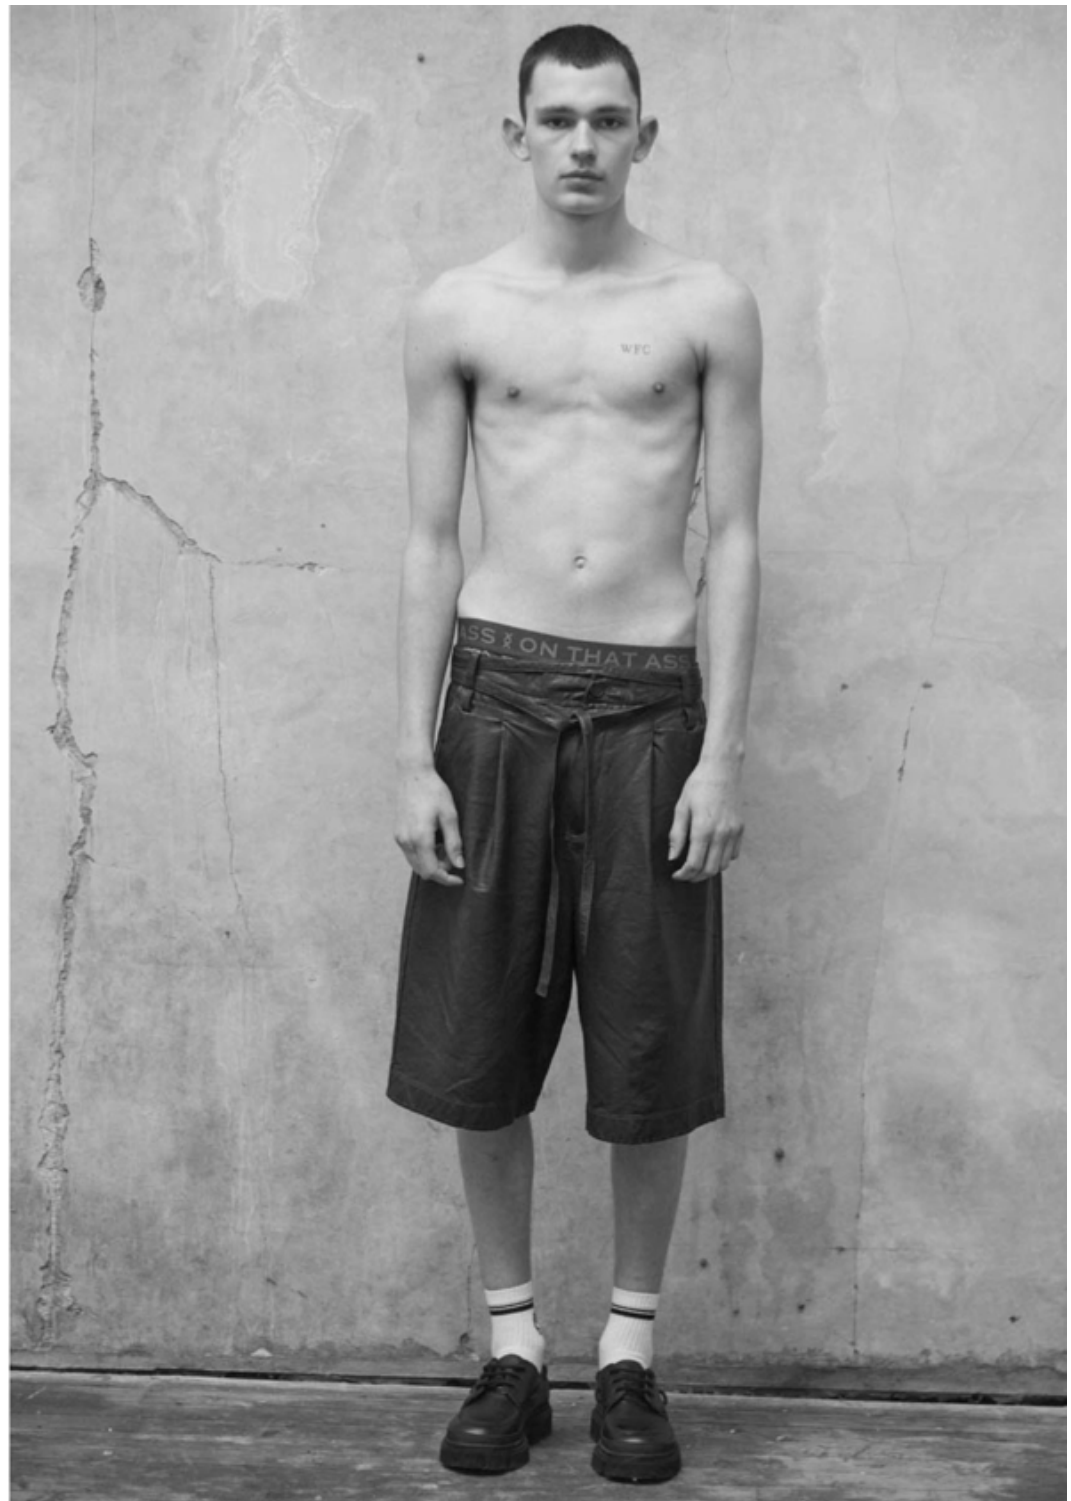

ALTEZZA 1,91
PESLO 86,50
PESLO 36 1/2
VITA 71
VITA 28
COLLO 39
SCARPE 44
CAPELLI CASTANI

HEIGHT 6'3
WEIGHT 86.50
WEIGHT 36 1/2
WAIST 28
NECK 39
COLLAR 15
SHOES 11
HAIR BROWN

@noah2004_

.FASHION
FASHION MODEL MANAGEMENT
VIA G. SERRA 40, 20149 MILANO T. +39 02 459651
WWW.FASHIONMODEL.IT
WWW.FASHIONINFLUENCERS.IT
@fashionmodel.it @fashionmodel.it

Noah

altezza: **191**

petto: **92**

vita: **71**

fianchi: **95**

scarpe: **44**

occhi: **blu**

capelli: **castani**

height: **6,3**

chest: **36 1/2**

waist: **28**

hips: **37 1/2**

shoes: **10**

eyes: **blue**

hair: **brown**

BOOK