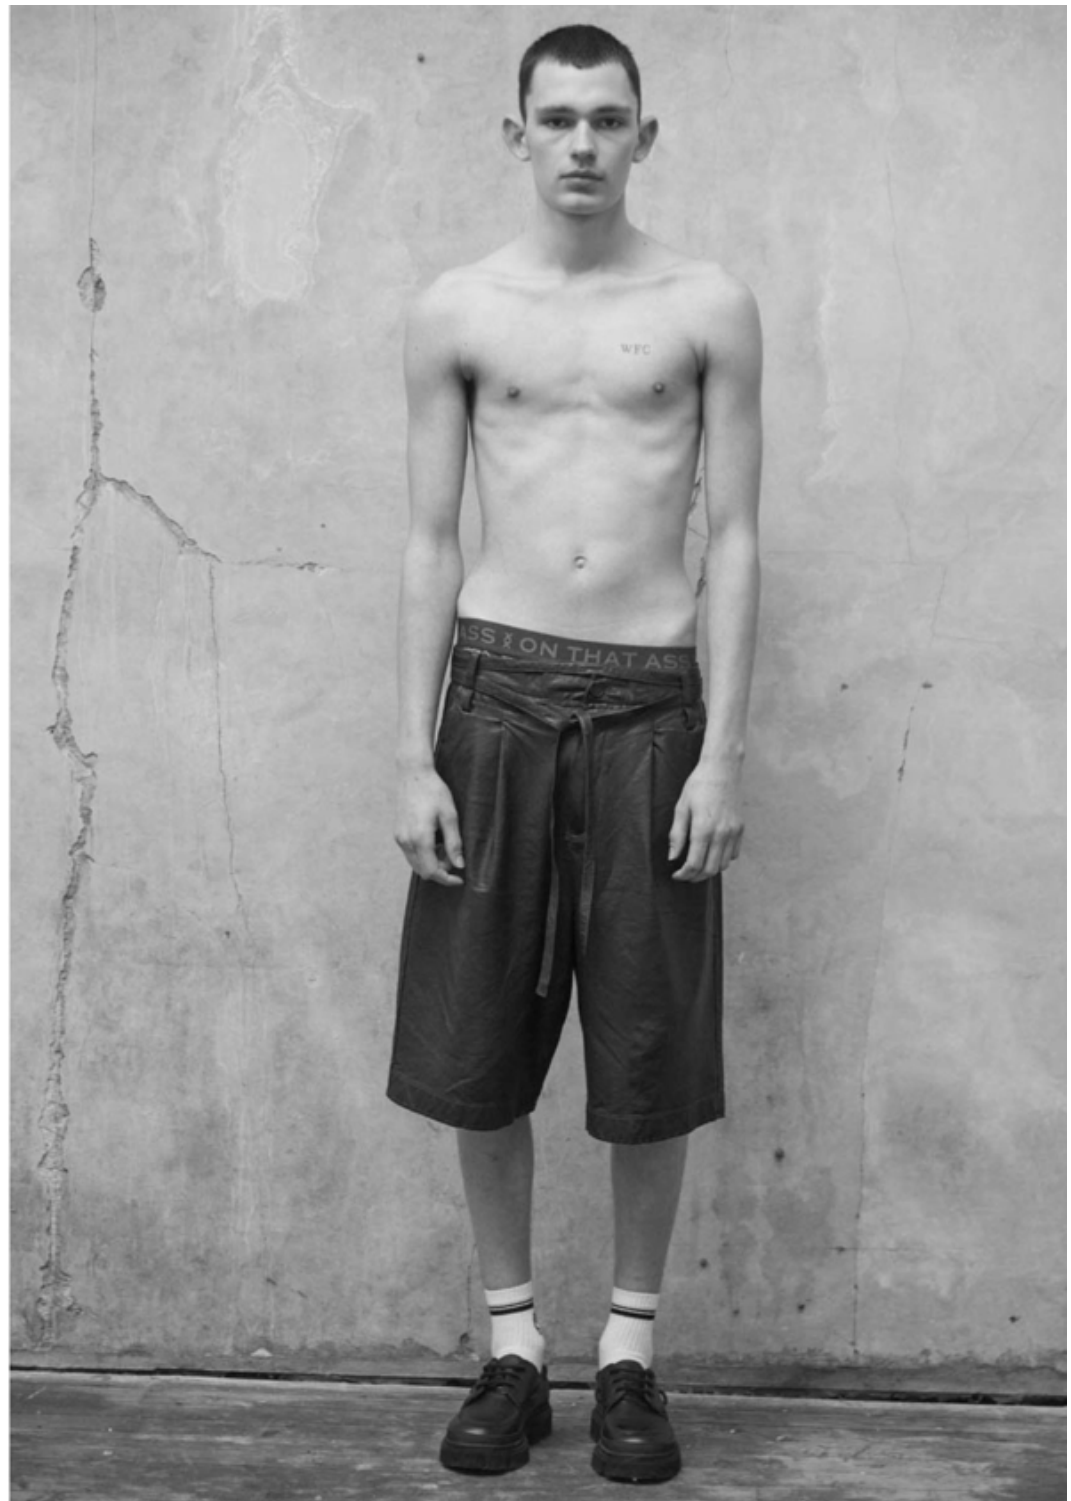

ALTEZZA 1,91
PESLO 86,50
PESLO 36 1/2
VITA 71
VITA 28
COLLO 39
SCARPE 44
CAPELLI CASTANI

HEIGHT 6'3
WEIGHT 86.50
WEIGHT 36 1/2
WAIST 28
NECK 39
COLLAR 15
SHOES 11
HAIR BLUE
HAIR BROWN

@noah2004_

.FASHION
FASHION MODEL MANAGEMENT
VIA G. SERRA 40, 20149 MILANO T. +39 02 459651
WWW.FASHIONMODEL.IT
WWW.FASHIONINFLUENCERS.IT
@fashionmodel.it @fashionmodel.it

Noah

altezza: **191**

petto: **92**

vita: **71**

fianchi: **95**

scarpe: **44**

occhi: **blu**

capelli: **castani**

height: **6,3**

chest: **36 1/2**

waist: **28**

hips: **37 1/2**

shoes: **10**

eyes: **blue**

hair: **brown**

BOOK