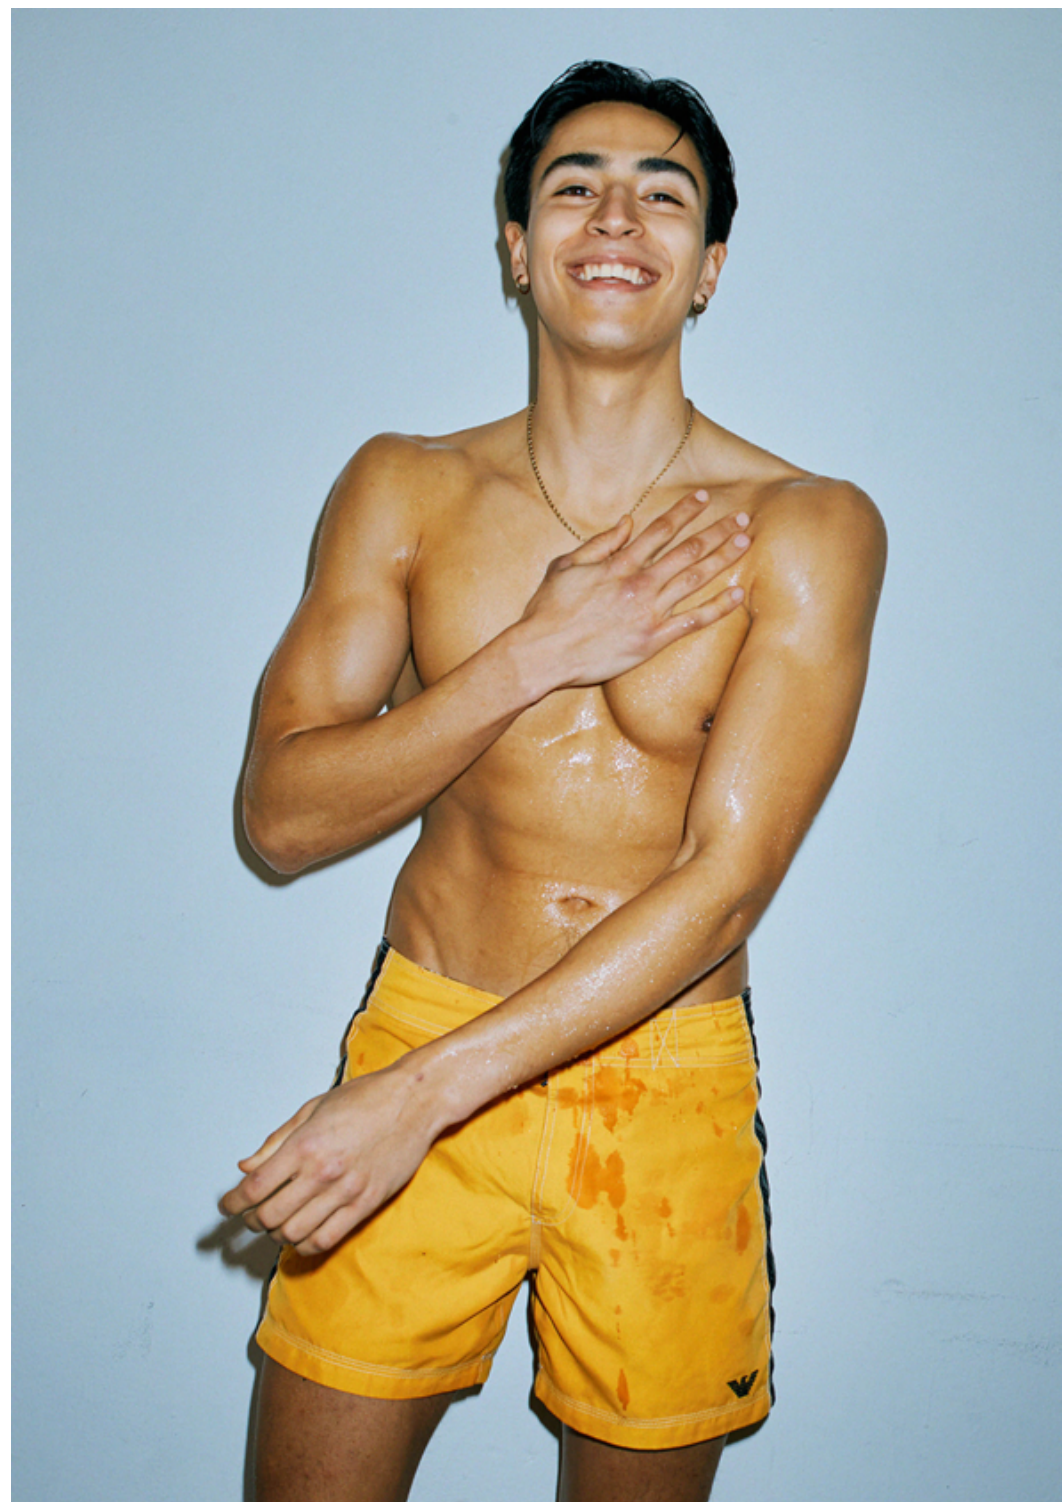

# Karim

altezza: **185**

petto: **101**

vita: **79**

fianchi: **98**

scarpe: **44.5**

occhi: **marroni**

capelli: **castani**

height: **6,1**

chest: **40**

waist: **31**

hips: **38 1/2**

shoes: **10.5**

eyes: **brown**

hair: **brown**

BOOK