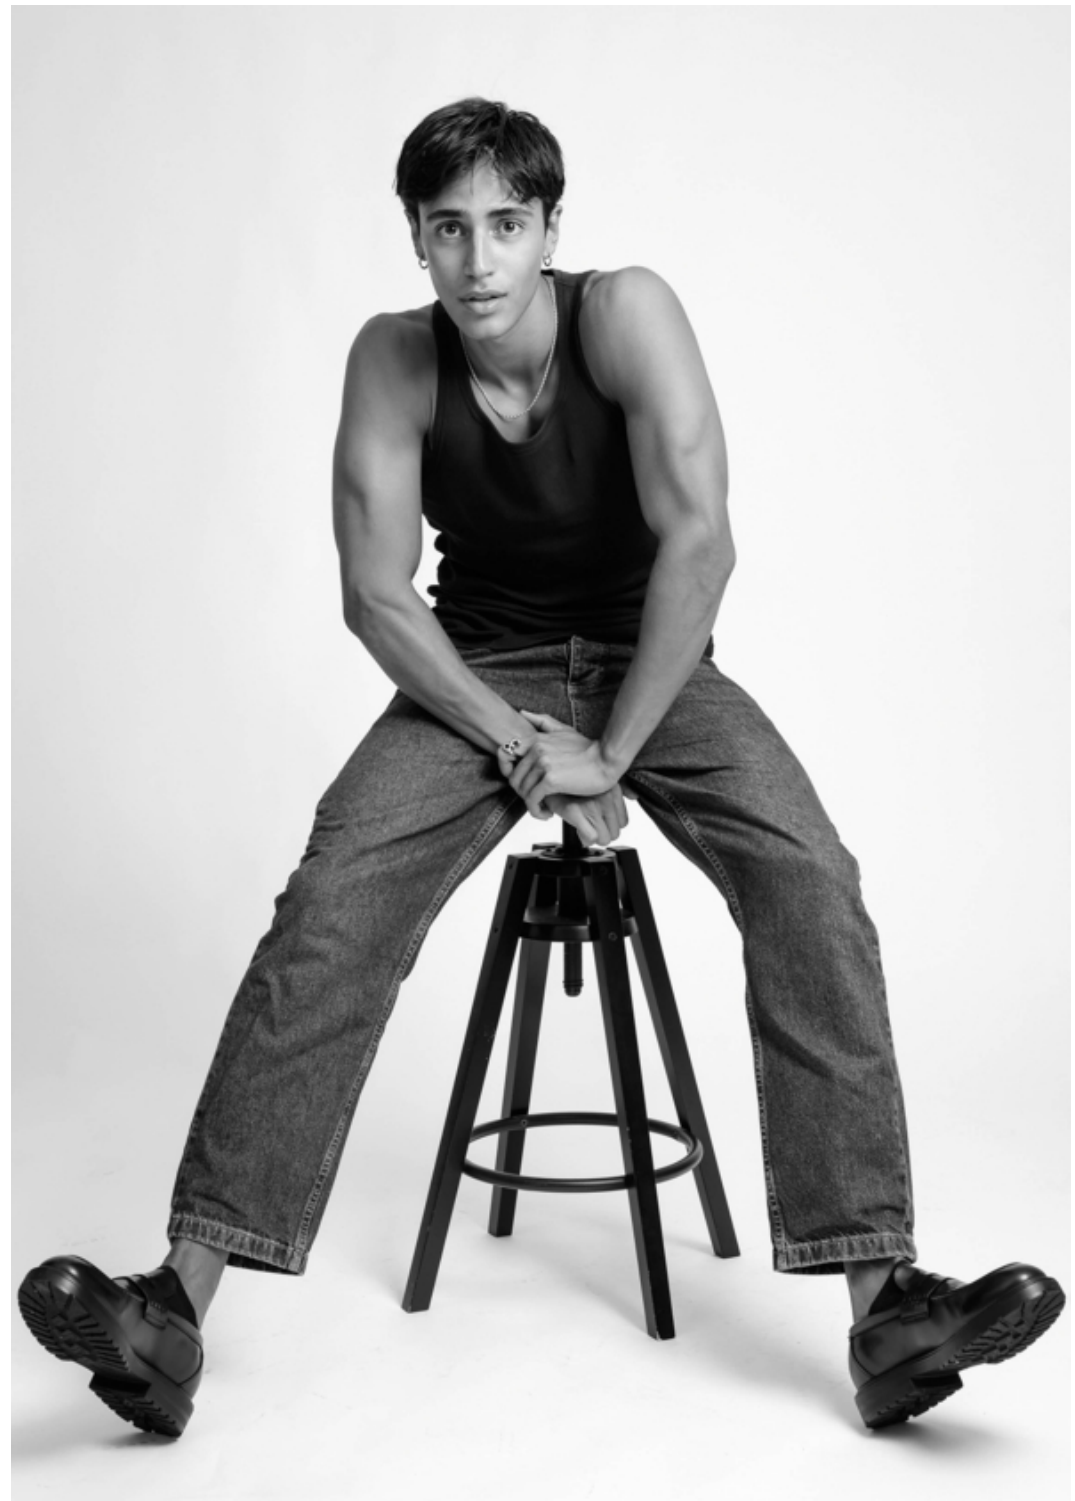

# Karim

altezza: **185**

petto: **99**

vita: **77**

fianchi: **96**

scarpe: **44.5**

occhi: **marroni**

capelli: **castani**

height: **6,1**

chest: **39**

waist: **30 1/2**

hips: **38**

shoes: **10.5**

eyes: **brown**

hair: **brown**

BOOK