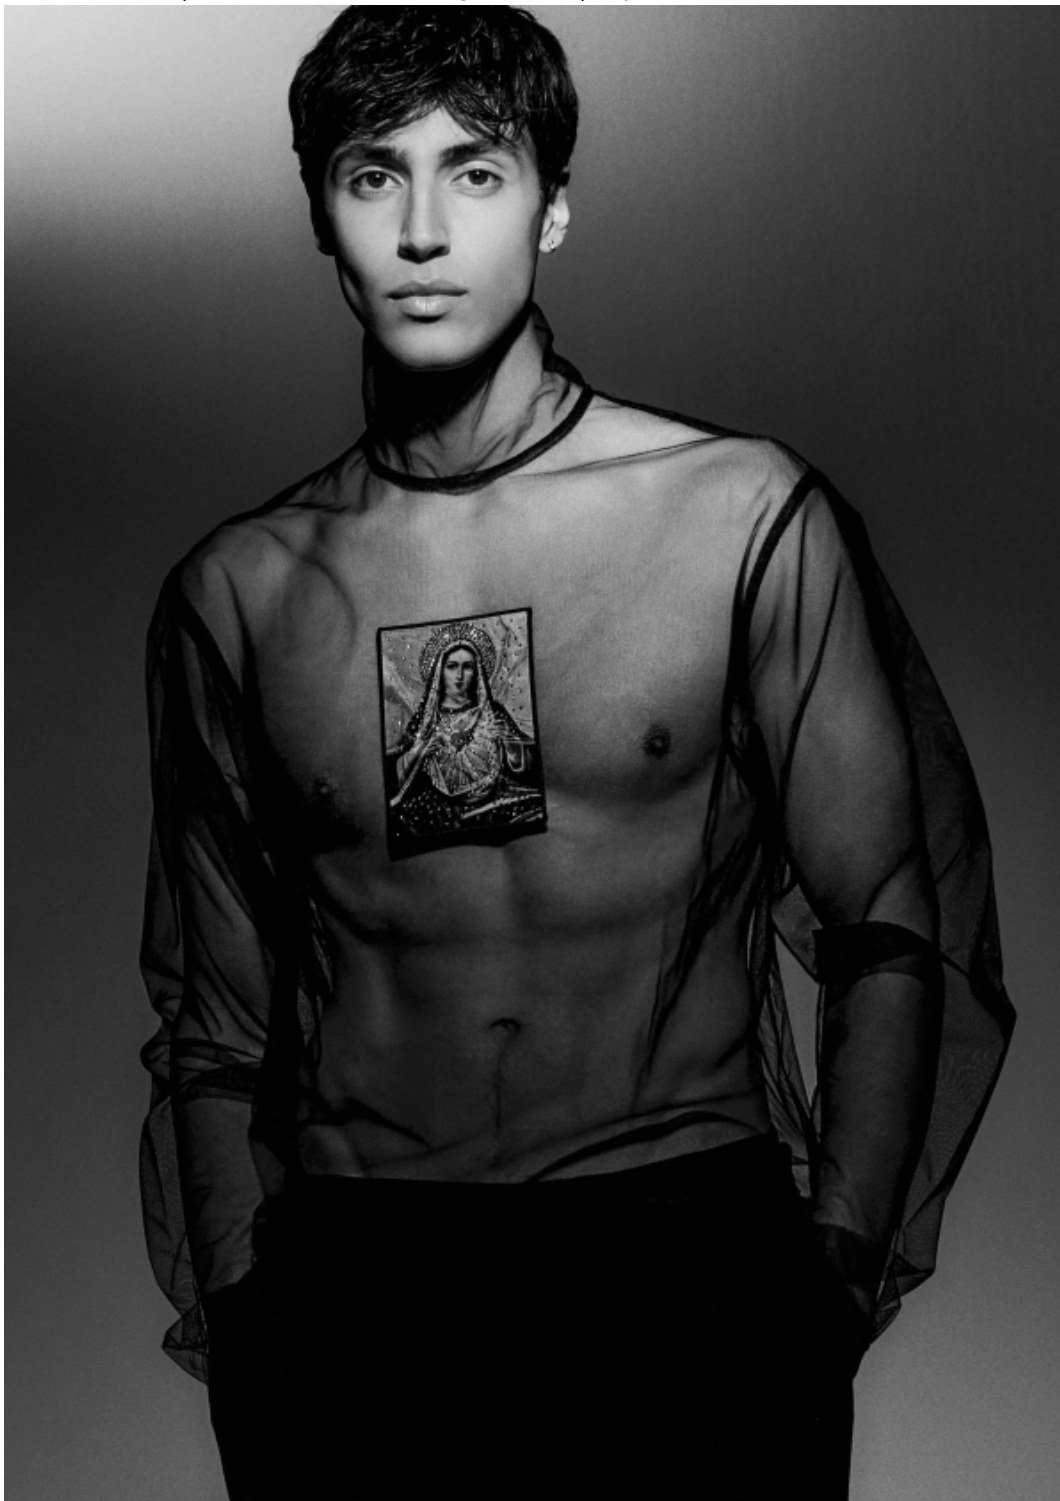

# Karim

altezza: **185**

petto: **101**

vita: **79**

fianchi: **98**

scarpe: **44.5**

occhi: **marroni**

capelli: **castani**

height: **6,1**

chest: **40**

waist: **31**

hips: **38 1/2**

shoes: **10.5**

eyes: **brown**

hair: **brown**

BOOK