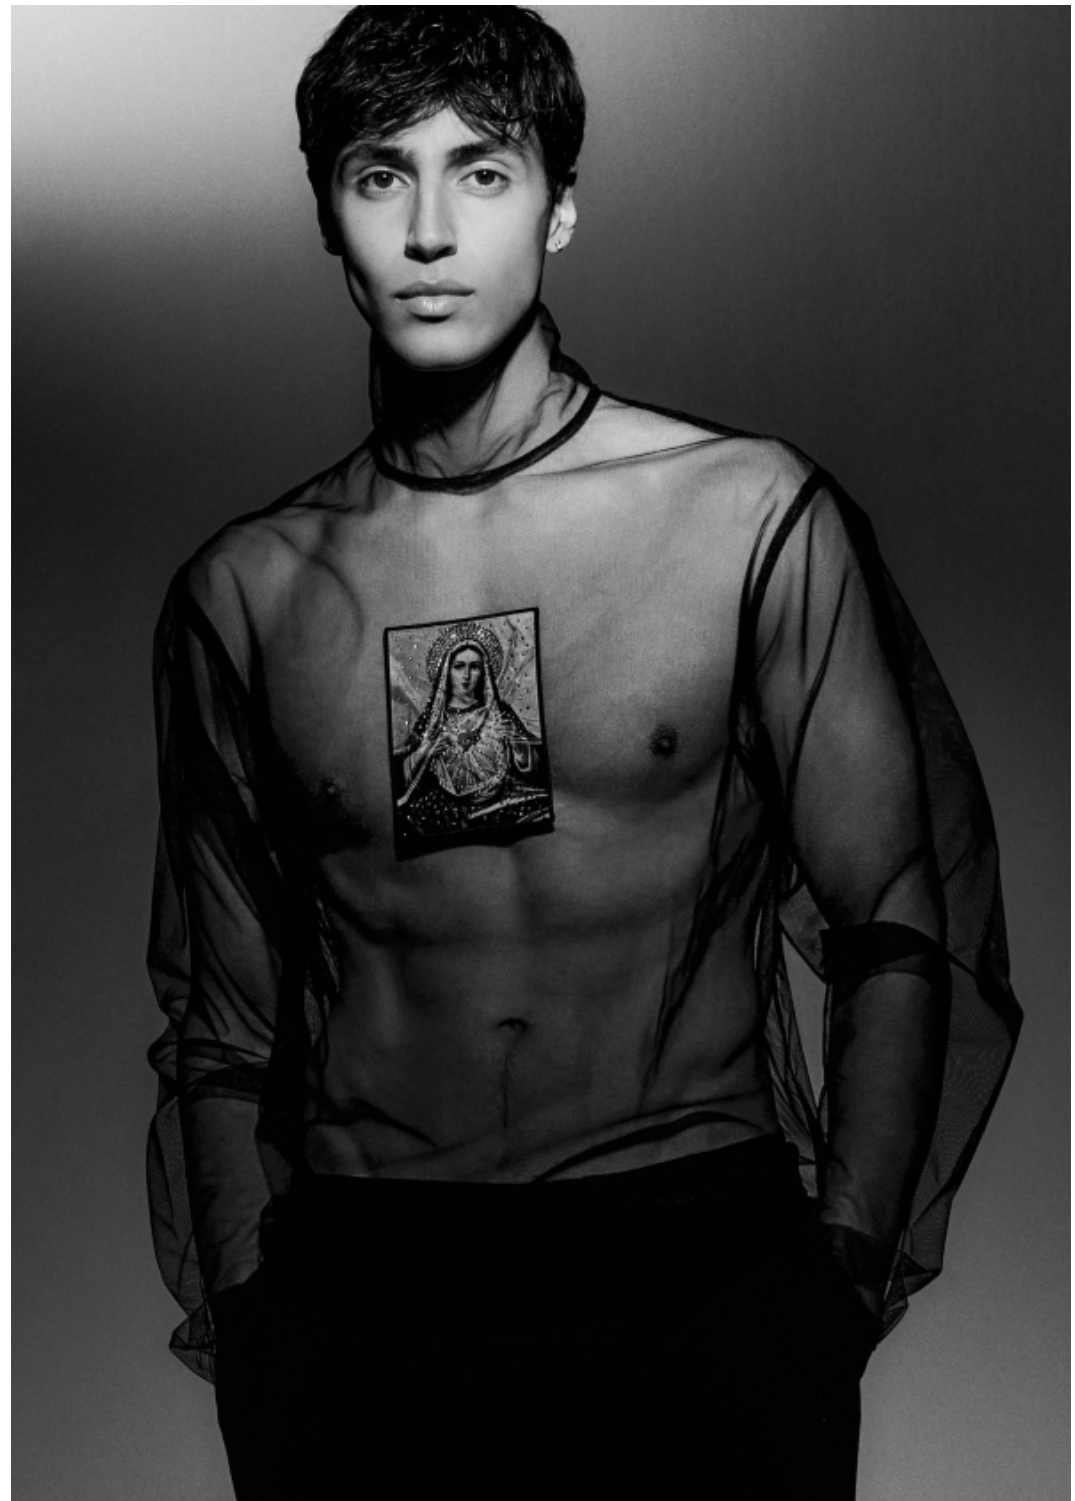

Karim

altezza: **185**

petto: **99**

vita: **77**

fianchi: **96**

scarpe: **44.5**

occhi: **marroni**

capelli: **castani**

height: **6,1**

chest: **39**

waist: **30 1/2**

hips: **38**

shoes: **10.5**

eyes: **brown**

hair: **brown**

BOOK