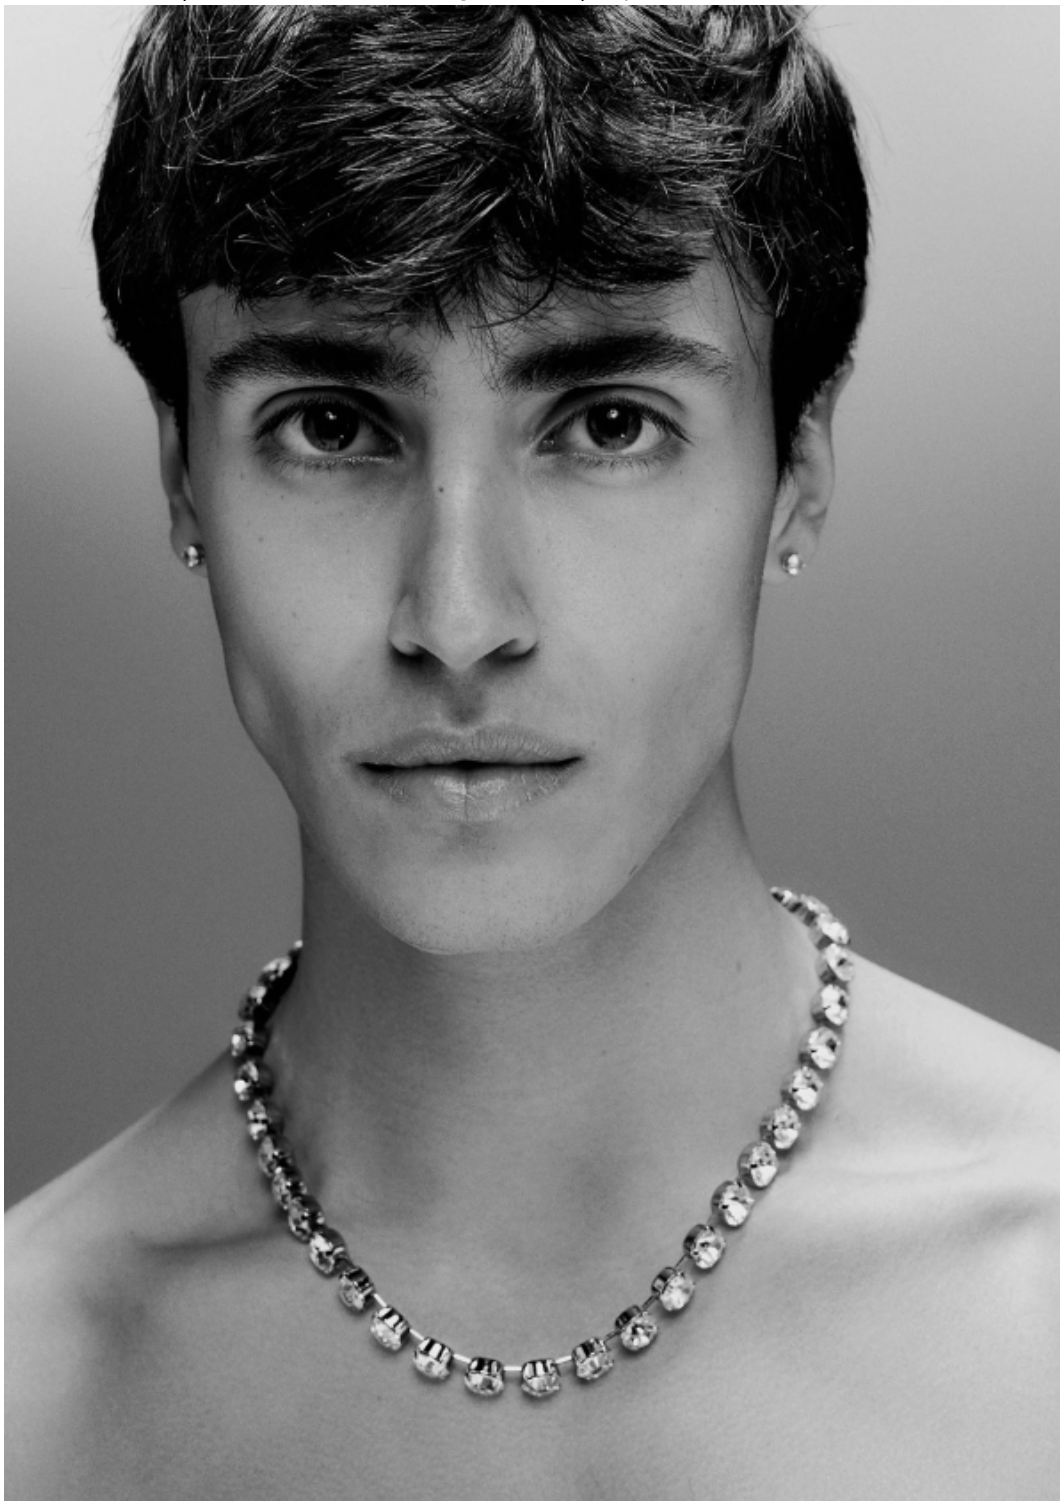

Karim

altezza: **185**

petto: **99**

vita: **77**

fianchi: **96**

scarpe: **44.5**

occhi: **marroni**

capelli: **castani**

height: **6,1**

chest: **39**

waist: **30 1/2**

hips: **38**

shoes: **10.5**

eyes: **brown**

hair: **brown**

BOOK