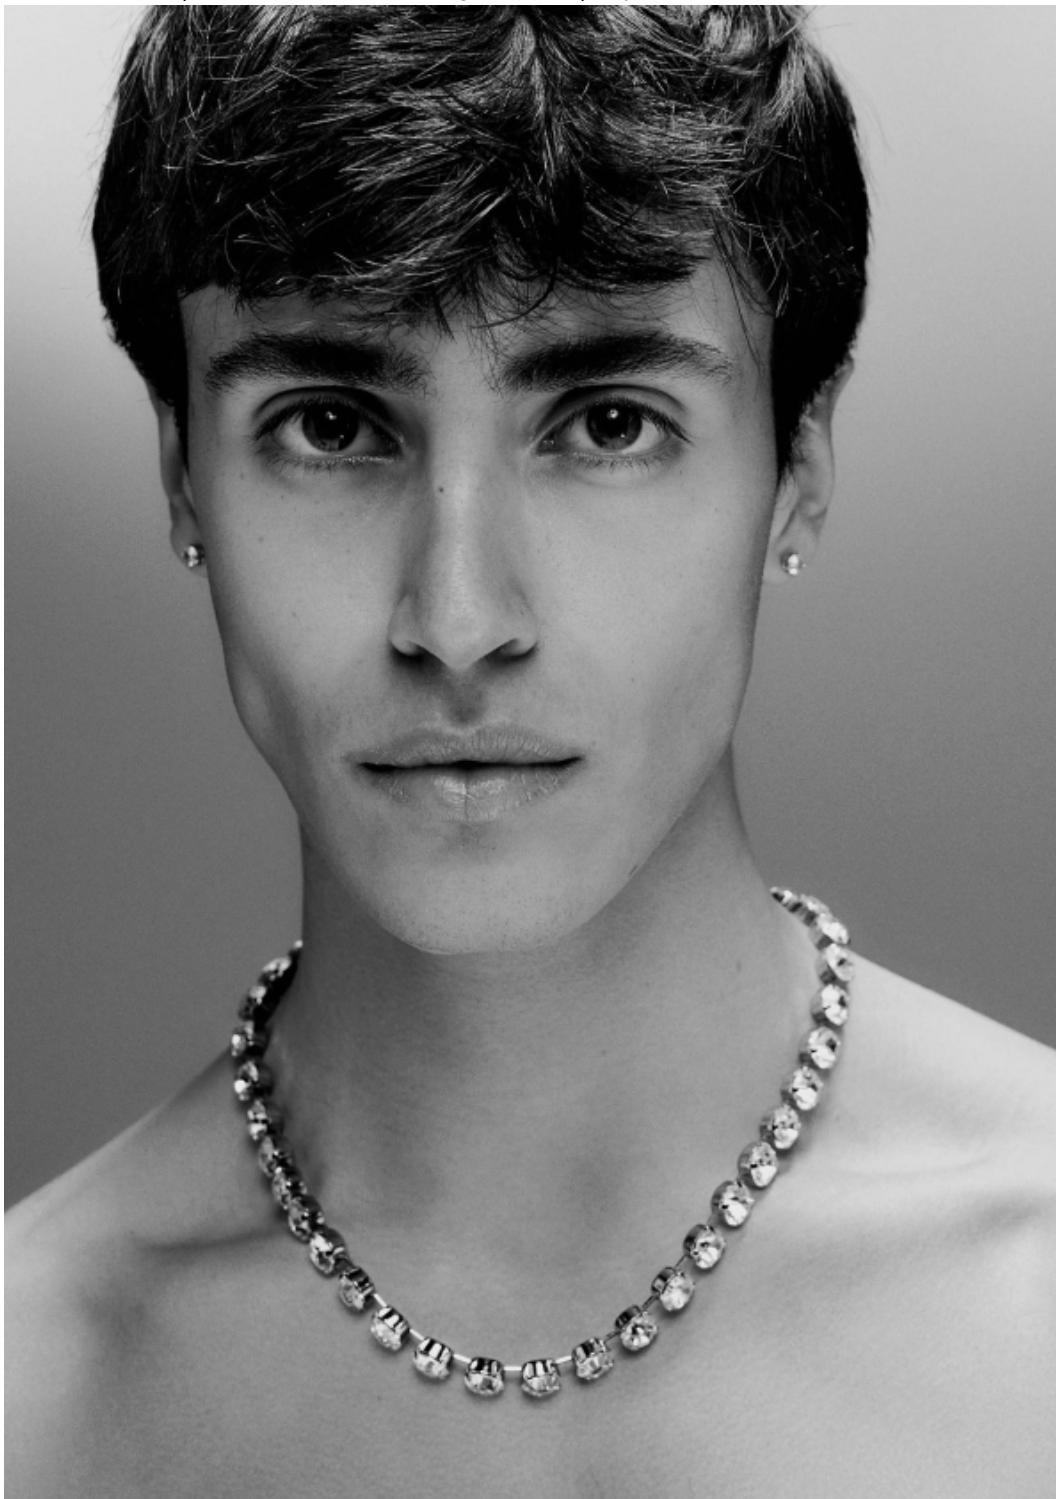

# Karim

altezza: **185**

petto: **101**

vita: **79**

fianchi: **98**

scarpe: **44.5**

occhi: **marroni**

capelli: **castani**

height: **6,1**

chest: **40**

waist: **31**

hips: **38 1/2**

shoes: **10.5**

eyes: **brown**

hair: **brown**

BOOK