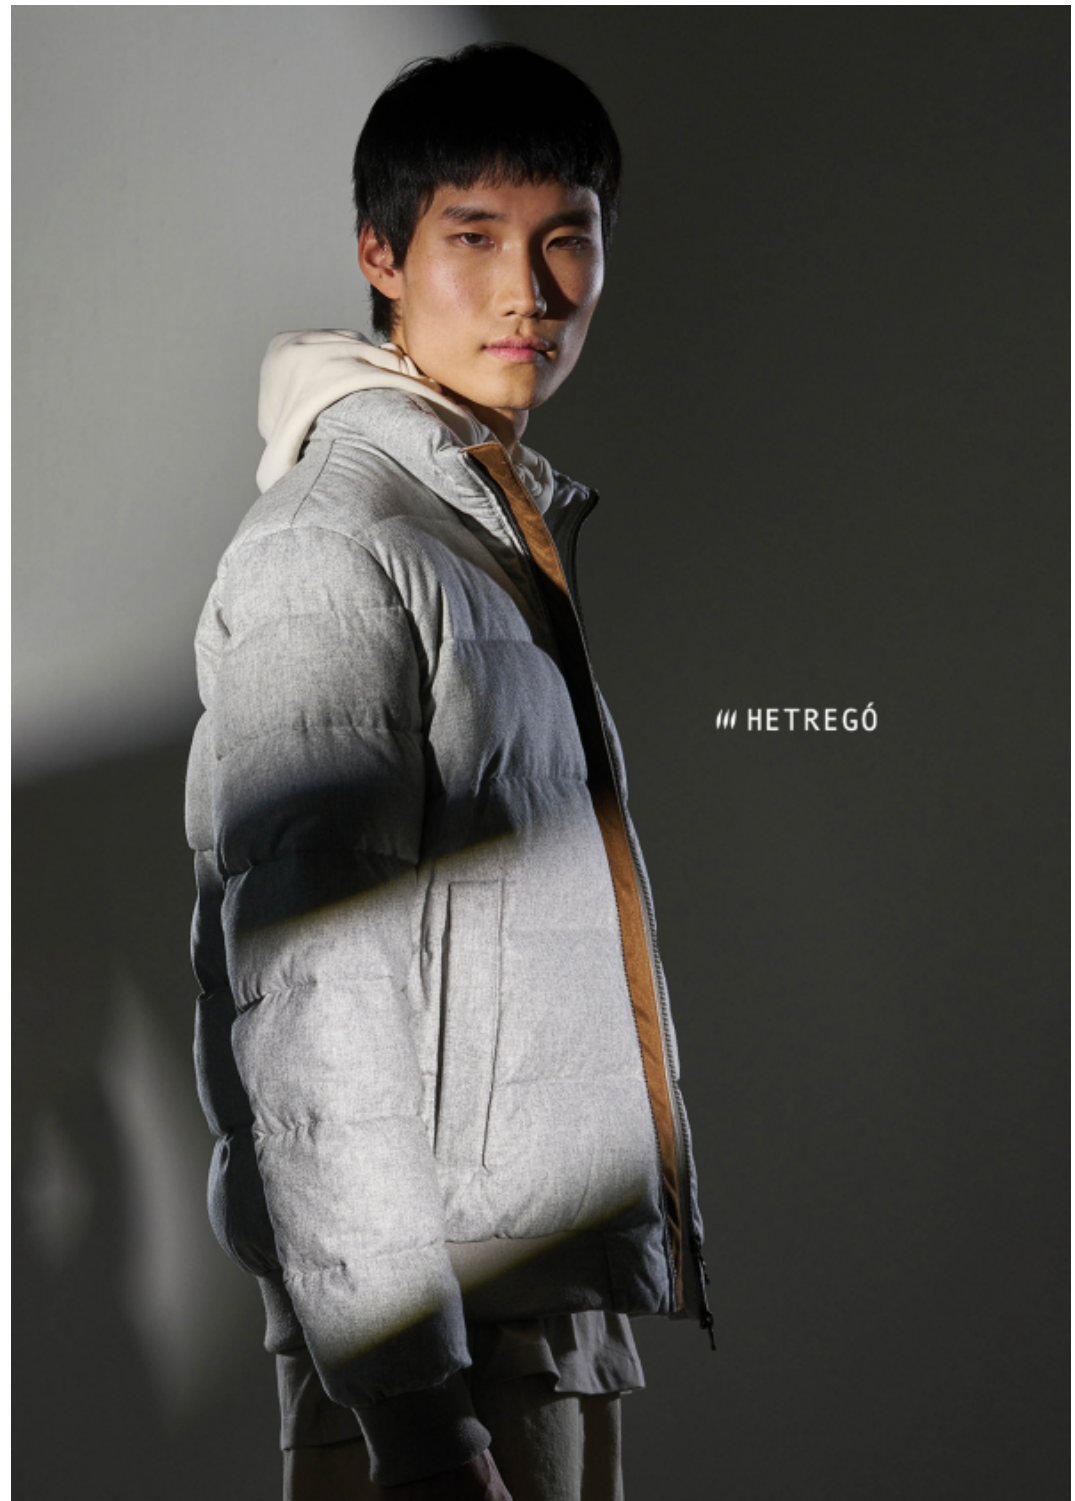

height: **6,2 1/2**

chest: **35 1/2**

waist: **26 1/2**

hips: **35**

shoes: **8.5**

eyes: **black**

hair: **black**

BOOK