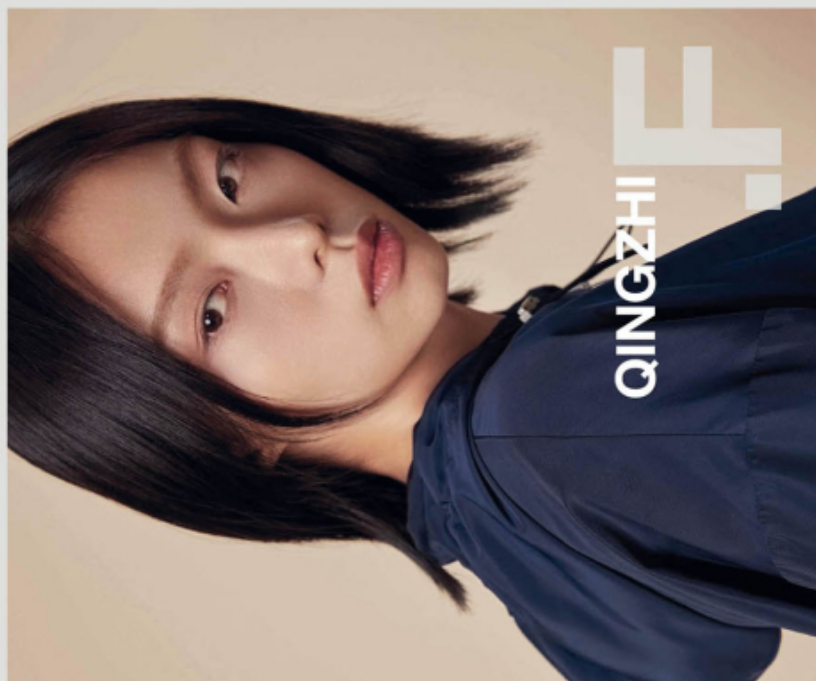

Qingzhi

altezza: **178**

seno: **80**

vita: **60**

fianchi: **89**

scarpe: **37.5**

occhi: **castano scuro**

capelli: **nero**

height: **5,10**

bust: **31 1/2**

waist: **23 1/2**

hips: **35**

shoes: **4.5**

eyes: **dark brown**

hair: **black**

ALTEZZA	178	HEIGHT	5'10 1/2
SENO	80	BUST	31 1/2
VITA	60	WAIST	23 1/2
FIANCHI	89	HIPS	35
SCARPE	37,5	SHOES	4,5
OCCHI	MARRONI	EYES	BROWN
CAPELLI	NERI	HAIR	BLACK

.FASHION
FASHION MODEL MANAGEMENT
VIA C. SOLARI 4/5 20149 MILANO I. 02 8881
WWW.FASHIONMODEL.IT
WWW.FASHIONINFLUENCERS.IT
@fashionmodel .it