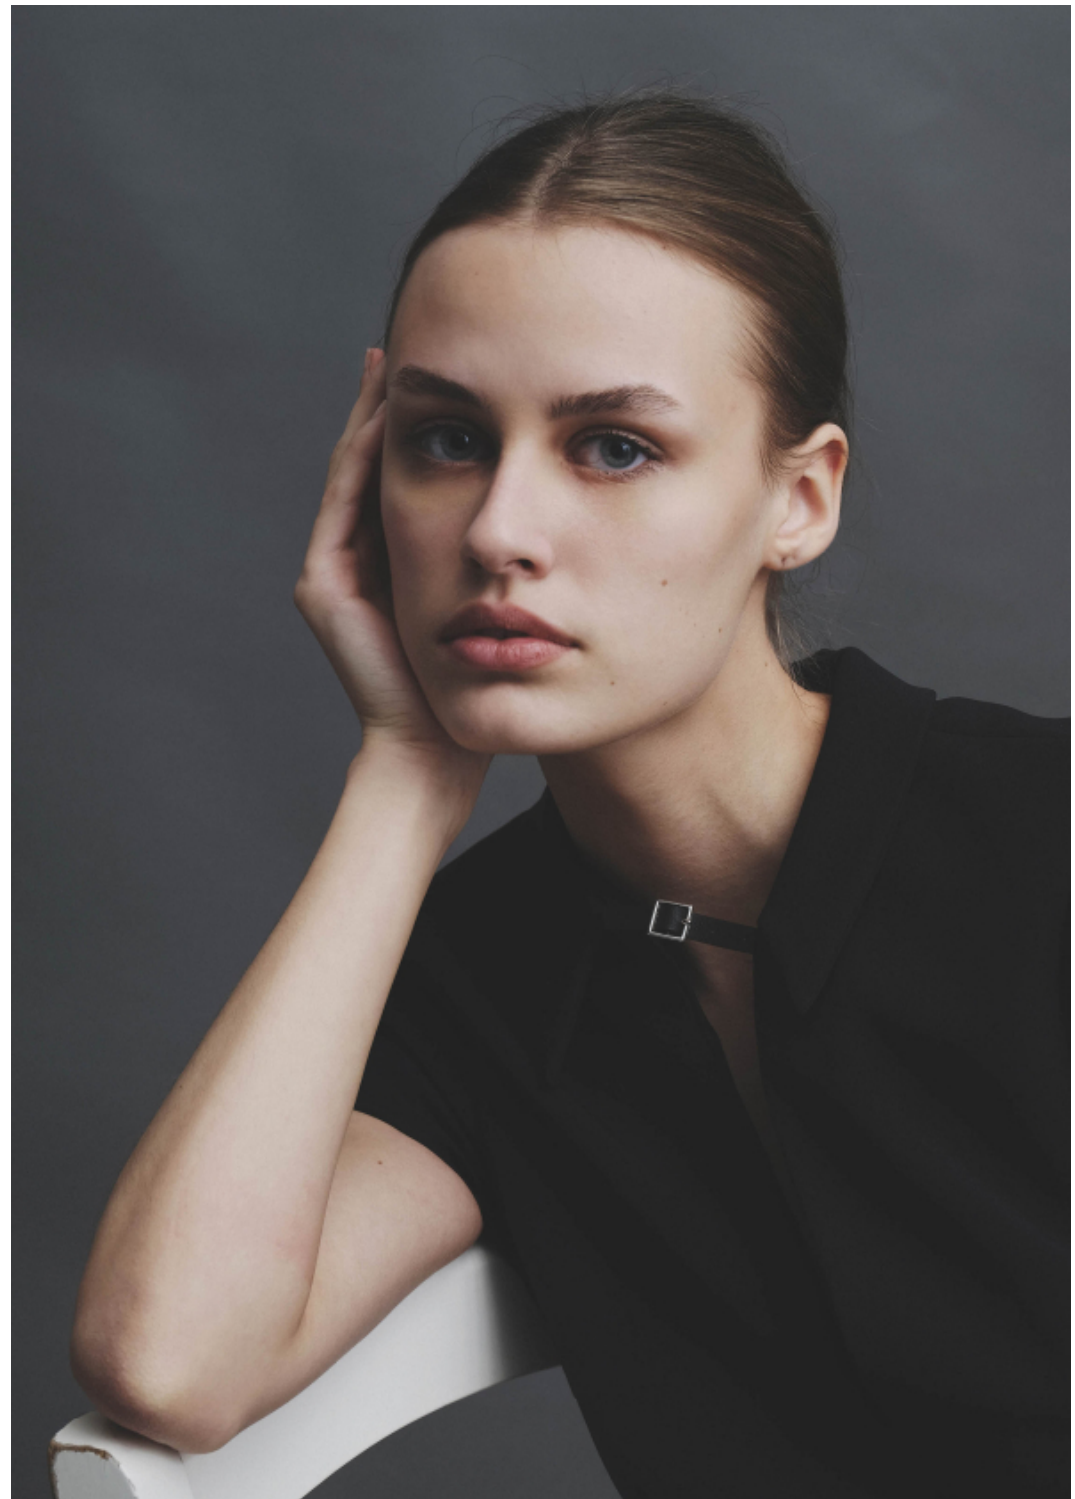

ALTEZZA	177	HEIGHT	5'9 1/2
SENO	77	BUST	30 1/2
VITA	60	WAIST	23 1/2
FIANCHI	88	HIPS	34 1/2
SCARPE	39.5	SHOES	6.5
OCCHI	AZZURRI	EYES	LIGHT BLUE
CAPELLI	BIONDO SCURO	HAIR	DARK BLONDE

@dsakyl

.FASHION
FASHION MODEL MANAGEMENT
VIA C. SOLARI 4/5 20149 MILANO I. 02 88881
WWW.FASHIONMODEL.IT
WWW.FASHIONINFLUENCERS.IT
@fashionmodel.it

Diana Koliada

altezza: **178**

seno: **77**

vita: **60**

fianchi: **88**

scarpe: **39.5**

occhi: **azzurro**

capelli: **biondo scuro**

height: **5,10**

bust: **30 1/2**

waist: **23 1/2**

hips: **34 1/2**

shoes: **6.5**

eyes: **light-blue**

hair:

BOOK