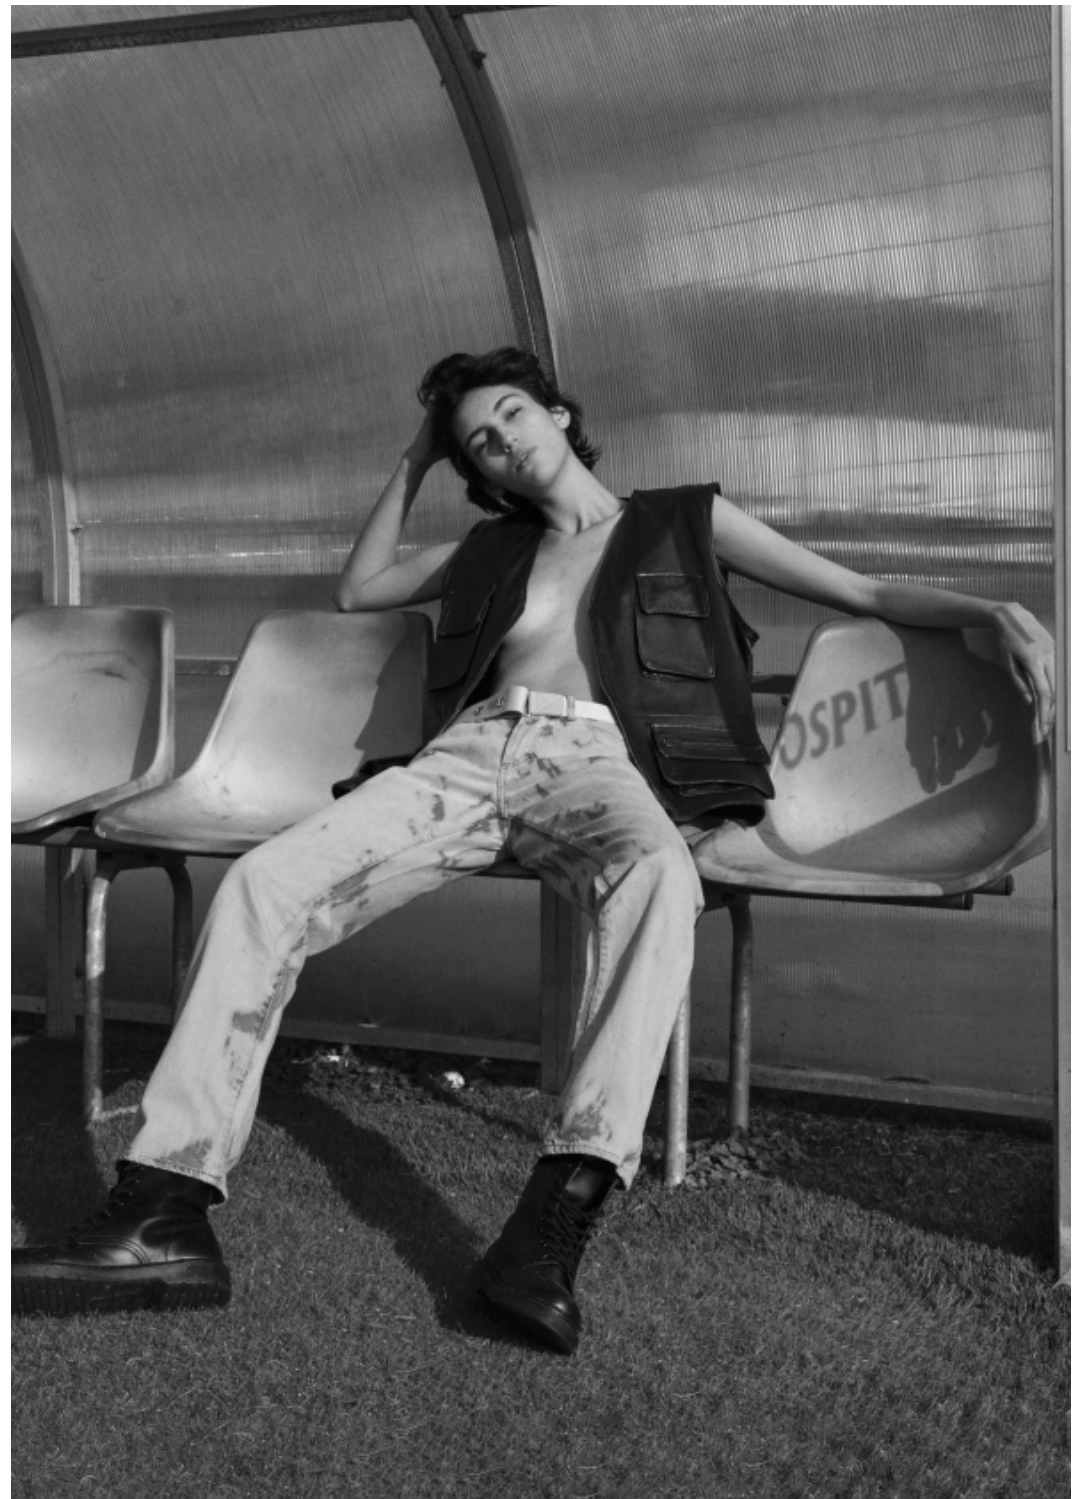

height: **5,11**

bust: **31**

waist: **23 1/2**

hips: **34 1/2**

shoes: **8**

eyes: **brown**

hair: **brown**

BOOK

TRACOLLA MEZZALUNA IN PELLE CON IMPUNTURE, **THE BRIDGE**, CAPPOTTO, **MSGM**, OCCHIALI, **DISTRICT PEOPLE**.
PAGINA ACCANTO: COLLANA IN ORO GIALLO E DIAMANTI, **GISMONDI 1754**.

SCAN ME 