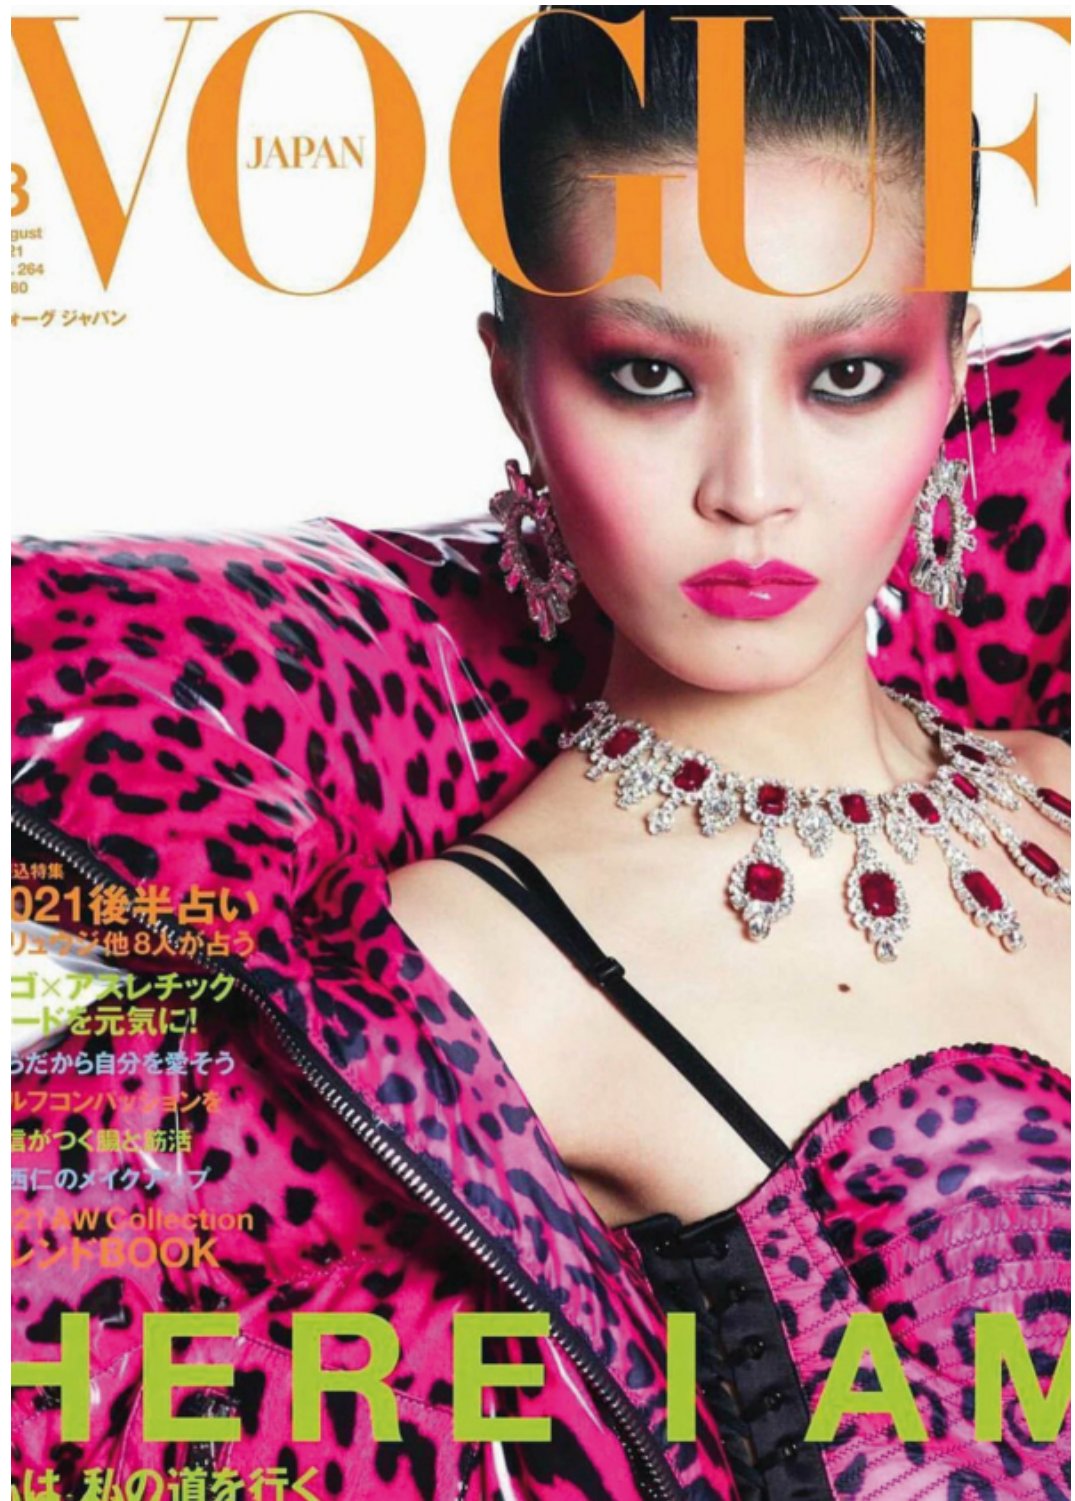

# Amane

altezza: **178**

seno: **78**

vita: **58**

fianchi: **87**

scarpe: **41**

occhi: **marrone-verde**

capelli: **neri**

height: **5,10**

bust: **30 1/2**

waist: **23**

hips: **34 1/2**

shoes: **8**

eyes: **brown-green**

hair: **black**

**BOOK**

# LOEWE

mane Taniguchi  
photographed by Letty Schmitterlow

loewe.co

# LOEWE

mane Taniguchi  
photographed by Letty Schmitterlow

loewe.co

**SCAN ME** 