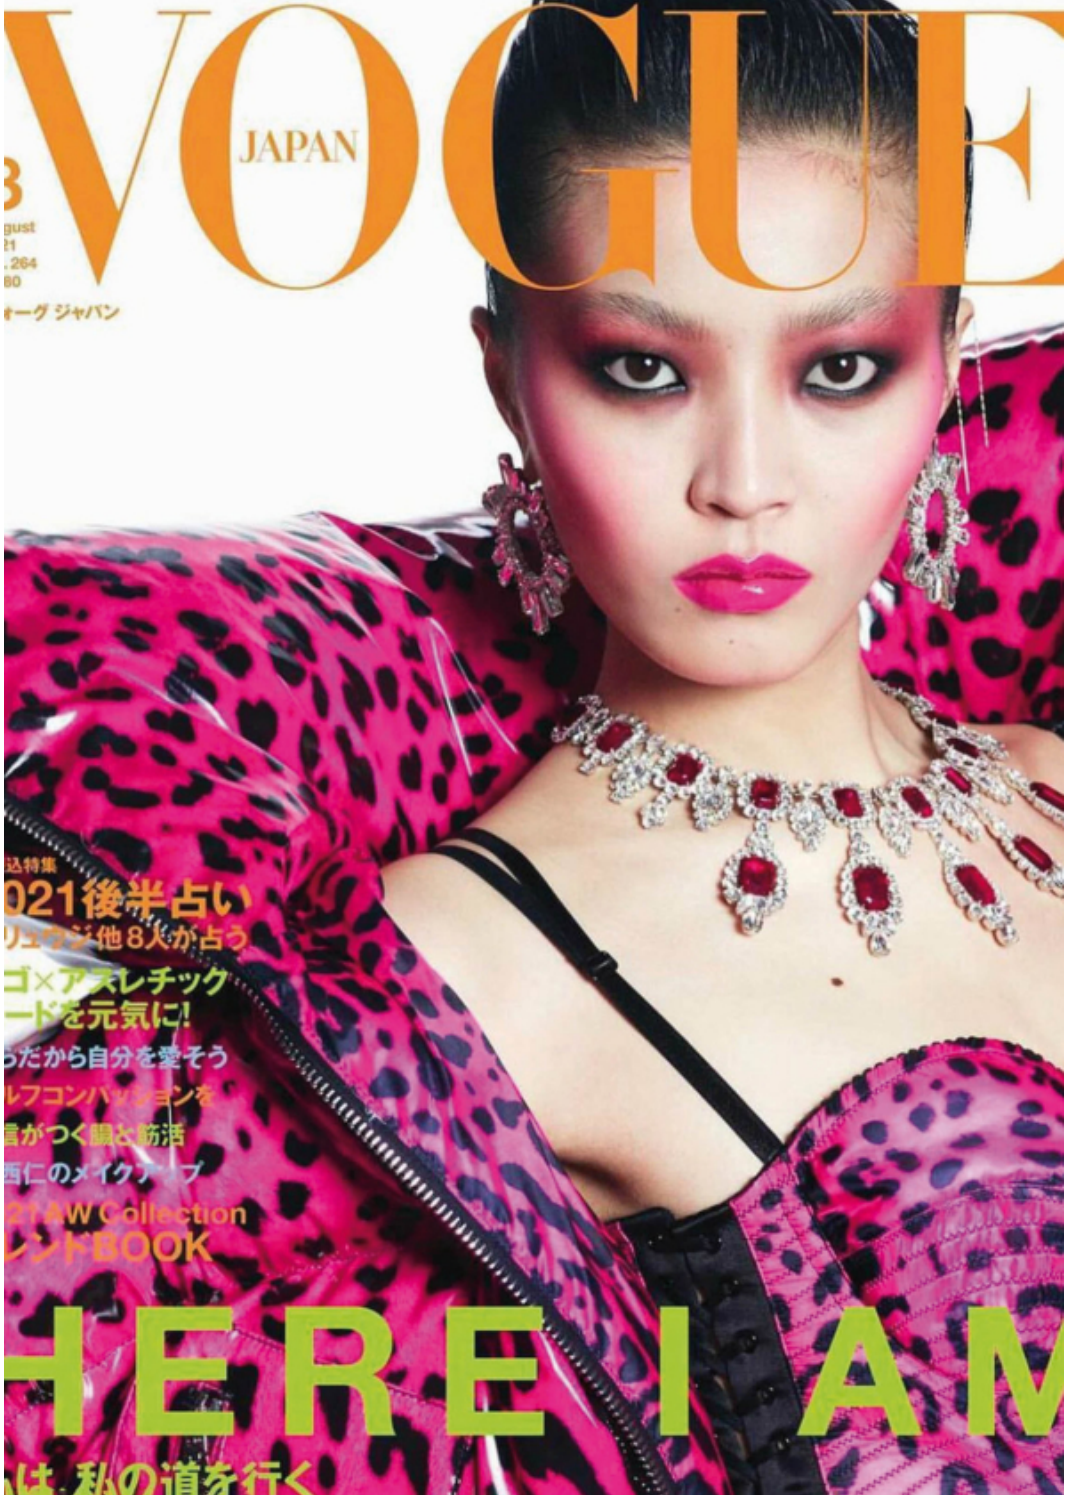

.FASHION
FASHION MODEL MANAGEMENT
VIA G. SALVA 40 20149 MILANO T. +39 02 600661
WWW.FASHIONMODEL.IT
@fashionmodel.it

QR CODE

@amanetaniguchi_

ALTEZZA	1,78	HEIGHT	6'10
SENO	78	BUST	30 1/2
VITA	68	WAIST	23
FIANCHI	87	HIPS	34 1/2
SCARPE	41	SHOES	10
OCCHI	MARRONI VERDI	EYES	BROWN GREEN
CAPELLI	NERI	HAIR	BLACK

Amane

altezza: **178**

seno: **78**

vita: **58**

fianchi: **87**

scarpe: **41**

occhi: **marrone-verde**

capelli: **neri**

height: **5,10**

bust: **30 1/2**

waist: **23**

hips: **34 1/2**

shoes: **8**

eyes: **brown-green**

hair: **black**

BOOK