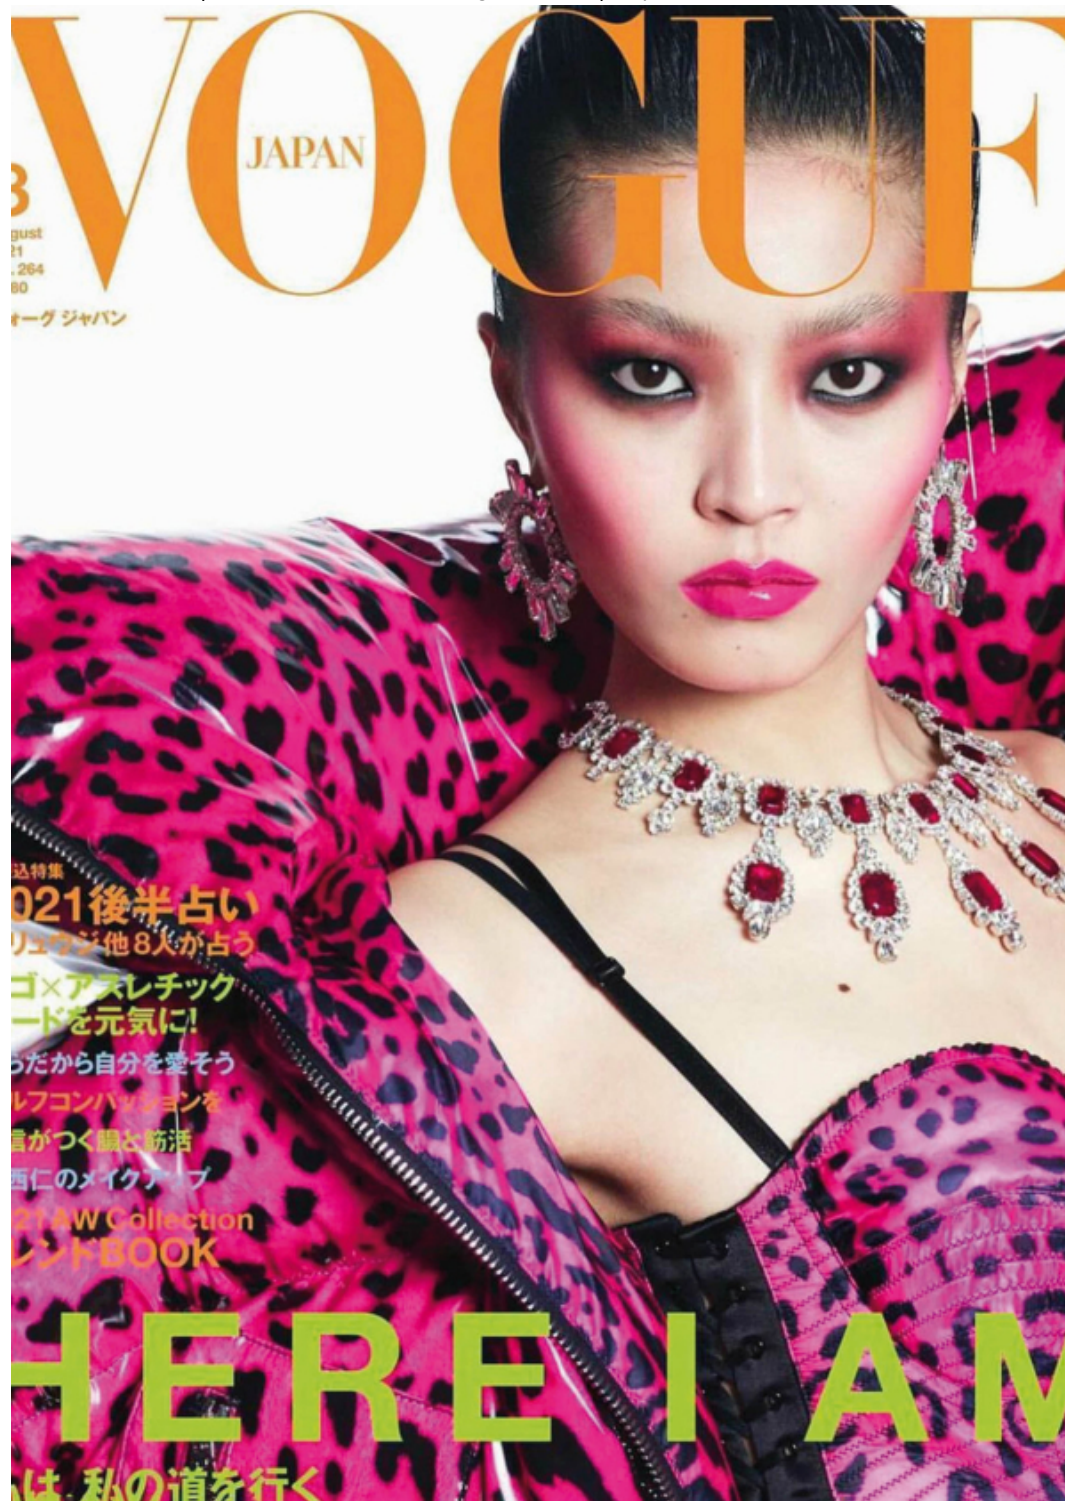

**.FASHION**  
FASHION MODEL MANAGEMENT  
VIA G. SALLA 40 20149 MILANO T. +39 02 60061  
WWW.FASHIONMODEL.IT  
@fashionmodel.it

QR CODE

@amanetaniguchi\_

ALTEZZA	1,78	HEIGHT	6'10
SENO	78	BUST	30 1/2
VITA	68	WAIST	23
FIANCHI	87	HIPS	34 1/2
SCARPE	41	SHOES	10
OCCHI	MARRONI VERDI	EYES	BROWN GREEN
CAPELLI	NERI	HAIR	BLACK

# Amane

altezza: **178**

seno: **78**

vita: **58**

fianchi: **87**

scarpe: **41**

occhi: **marrone-verde**

capelli: **neri**

height: **5,10**

bust: **30 1/2**

waist: **23**

hips: **34 1/2**

shoes: **8**

eyes: **brown-green**

hair: **black**

BOOK

# LOEWE

mane Taniguchi  
photographed by Letty Schmitterlow

loewe.co