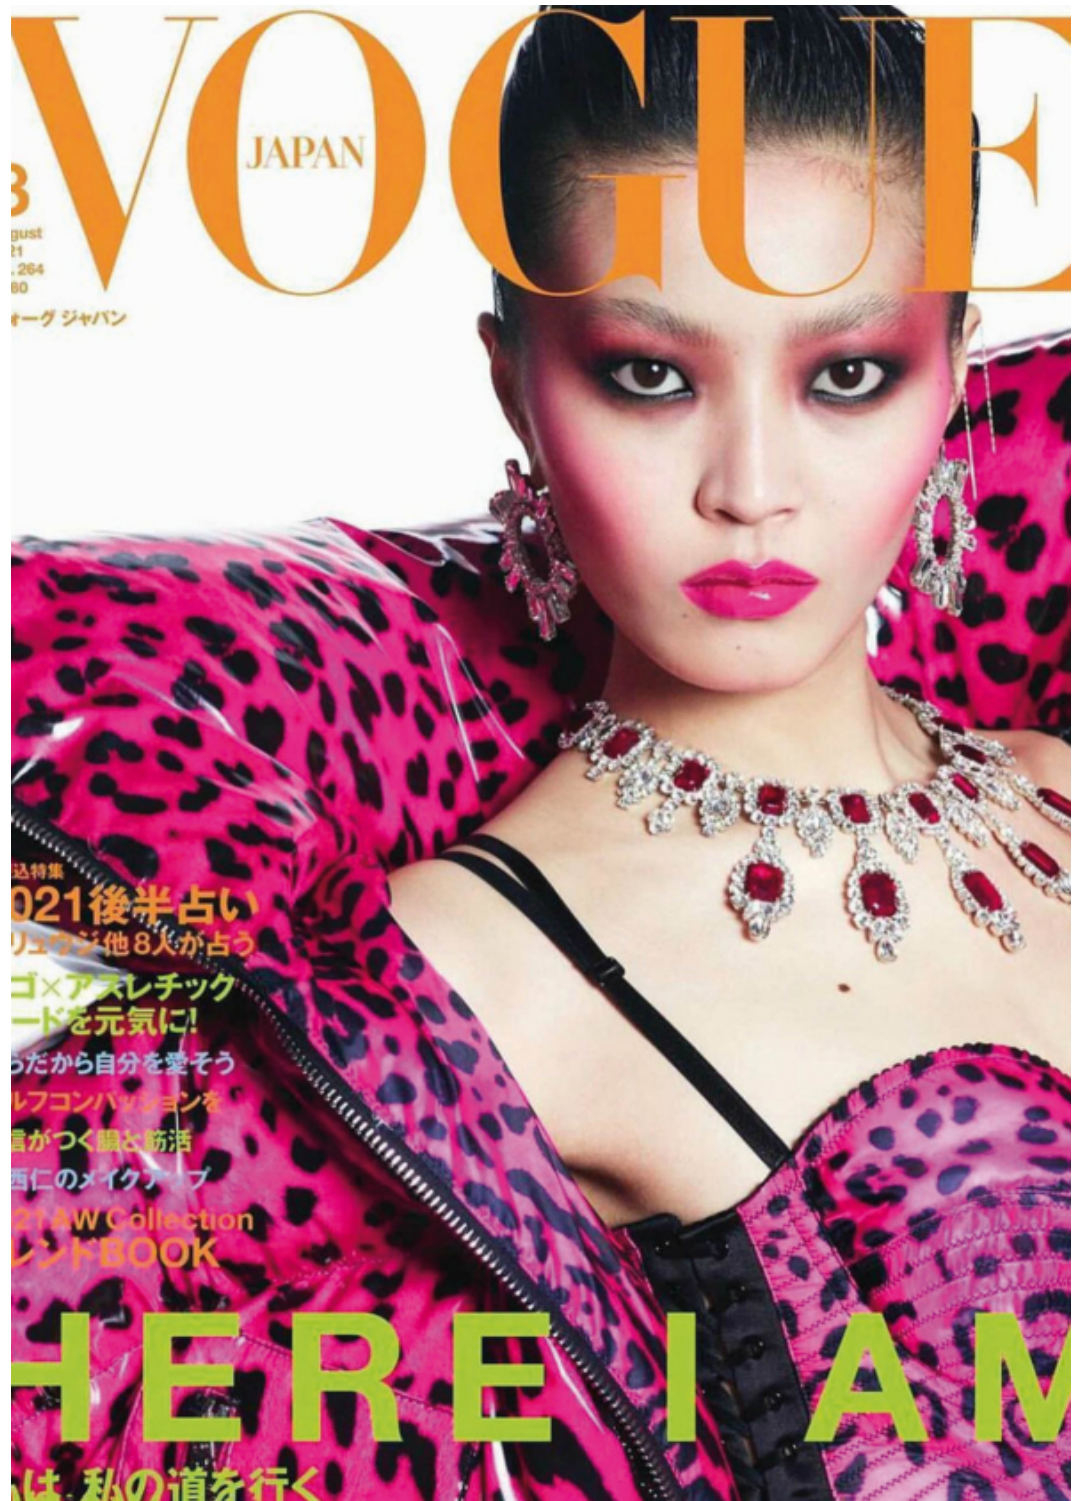

.FASHION
FASHION MODEL MANAGEMENT
VIA G. SALVA 40 20149 MILANO T. +39 02 600661
WWW.FASHIONMODEL.IT
@fashionmodel.it

QR CODE

@amanetaniguchi_

| | | | |
|---------|---------------|--------|-------------|
| ALTEZZA | 1,78 | HEIGHT | 6'10 |
| SENO | 78 | BUST | 30 1/2 |
| VITA | 68 | WAIST | 23 |
| FIANCHI | 87 | HIPS | 34 1/2 |
| SCARPE | 41 | SHOES | 10 |
| OCCHI | MARRONI VERDI | EYES | BROWN GREEN |
| CAPELLI | NERI | HAIR | BLACK |

Amane

altezza: **178**

seno: **78**

vita: **58**

fianchi: **87**

scarpe: **41**

occhi: **marrone-verde**

capelli: **neri**

height: **5,10**

bust: **30 1/2**

waist: **23**

hips: **34 1/2**

shoes: **8**

eyes: **brown-green**

hair: **black**

BOOK

LOEWE

mane Taniguchi
photographed by Letty Schmitterlow

loewe.co

LOEWE

mane Taniguchi
photographed by Letty Schmitterlow

loewe.co

SCAN ME 