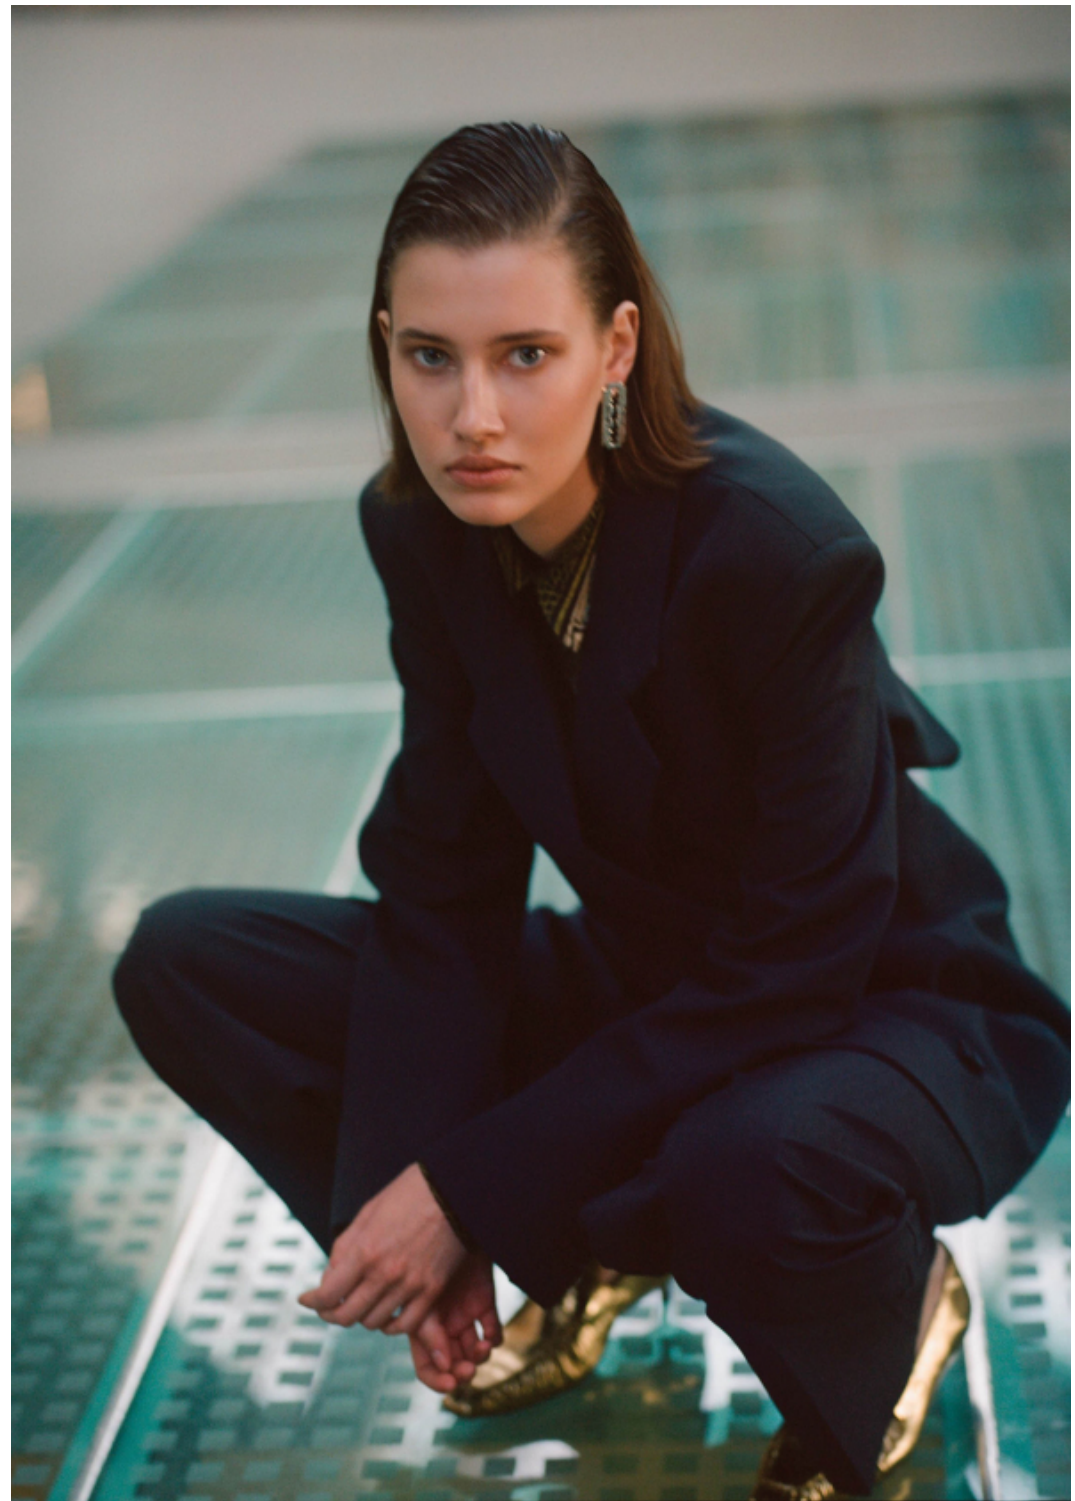

**.FASHION**  
FASHION MODEL MANAGEMENT  
VIA G. SERRA 6/8 20169 MILANO T. +39 (0) 2 88881  
WWW.FASHIONMODEL.IT  
WWW.FASHIONINFLUENCERS.IT  
@fashionmodel .f @fashionmodel.it

@lidaelenhoo

ALTEZZA	178	HEIGHT	6'10
SENO	81	BUST	32
VITA	60	WAIST	23 1/2
FIANCHI	88	HIPS	34 1/2
SCARPE	39	SHOES	6
OCCHI	BLU	EYES	BLUE
CAPELLI	CASTANO CHIARO	HAIR	LIGHT BROWN

height: **5,10**

bust: **32**

waist: **23**

hips: **34 1/2**

shoes: **6**

eyes: **blue**

hair: **light brown**

**BOOK**