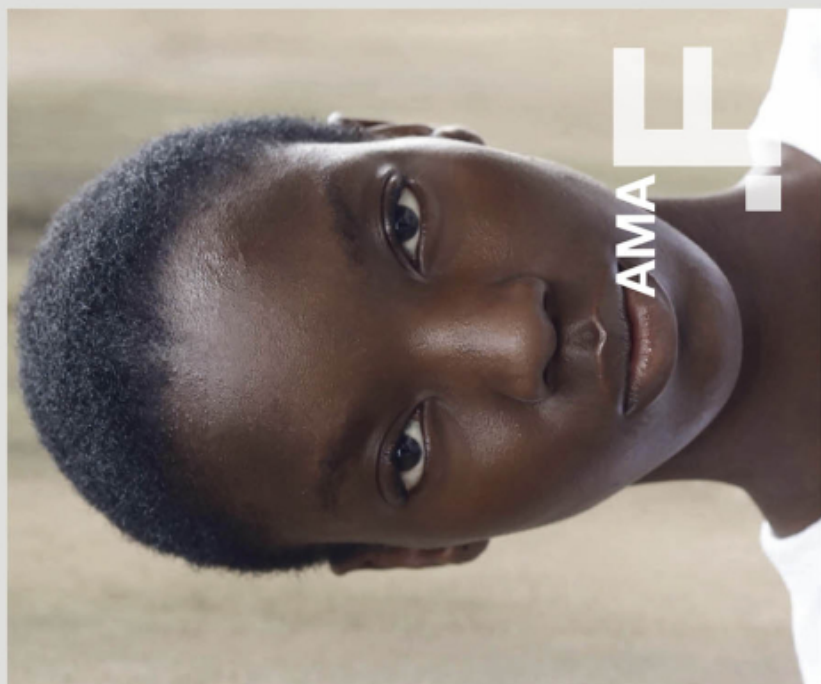

@_amabio

ALTEZZA	180	HEAD/FE	811
SENO	76	BUST	30
VITA	60	WAIST	23 1/2
FIANCHI	87	HIPS	34 1/2
SCARPE	41	SHOES	10
OCCHI	MARRONE VERDE	EYES	BROWN GREEN
CAPELLI	CASTANO SCURO	HAIR	DARK BROWN

.FASHION
FASHION MODEL MANAGEMENT
VIA G. SERRA 40 20149 MILANO T. +39 02 800861
WWW.FASHIONMODEL.IT
@fashionmodel.it

Ama

altezza: **180**

seno: **76**

vita: **60**

fianchi: **87**

scarpe: **41**

occhi: **marrone-verde**

capelli: **castano scuro**

height: **5,11**

bust: **30**

waist: **23 1/2**

hips: **34 1/2**

shoes: **8**

eyes: **brown-green**

hair: **dark brown**

AMA