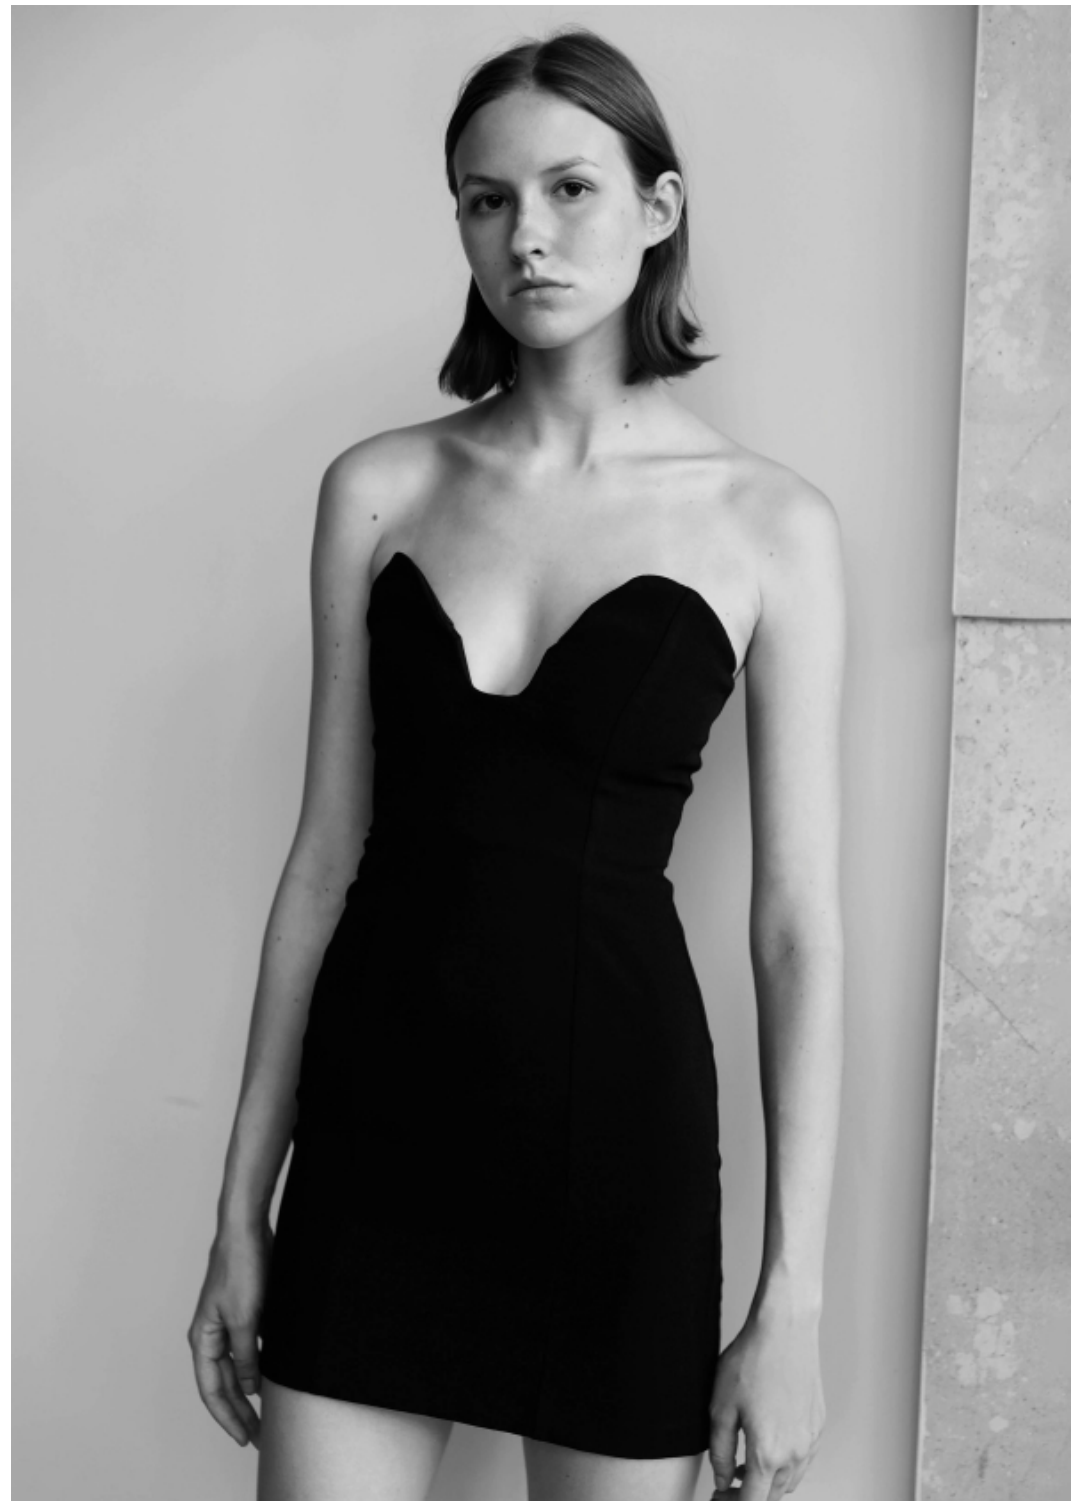

.FASHION
FASHION MODEL MANAGEMENT
VIA C. SELVA 6/7 20169 MILANO T. +39 02 68881
WWW.FASHIONMODEL.IT
WWW.FASHIONINFLUENCERS.IT
@fashionmodel.it

ALTEZZA 1,78 HEIGHT 5'10
SENO 86 BUST 34
VITA 60 WAIST 23 1/2
FIANCHI 87 HIPS 34 1/2
SCARPE 40 SHOES 7
OCCHI MARRONI EYES BROWN
CAPELLI CASTANO CHIARO HAIR LIGHT BROWN

@_ANNAMO_

ANNA KOSTIUK .F

Anna Kostiuk

altezza: **178**

seno: **86**

vita: **60**

fianchi: **87**

scarpe: **40**

occhi: **marroni**

capelli: **castano chiaro**

height: **5,10**

bust: **34**

waist: **23 1/2**

hips: **34 1/2**

shoes: **7**

eyes: **brown**

hair: **light brown**

BOOK

SCAN ME 